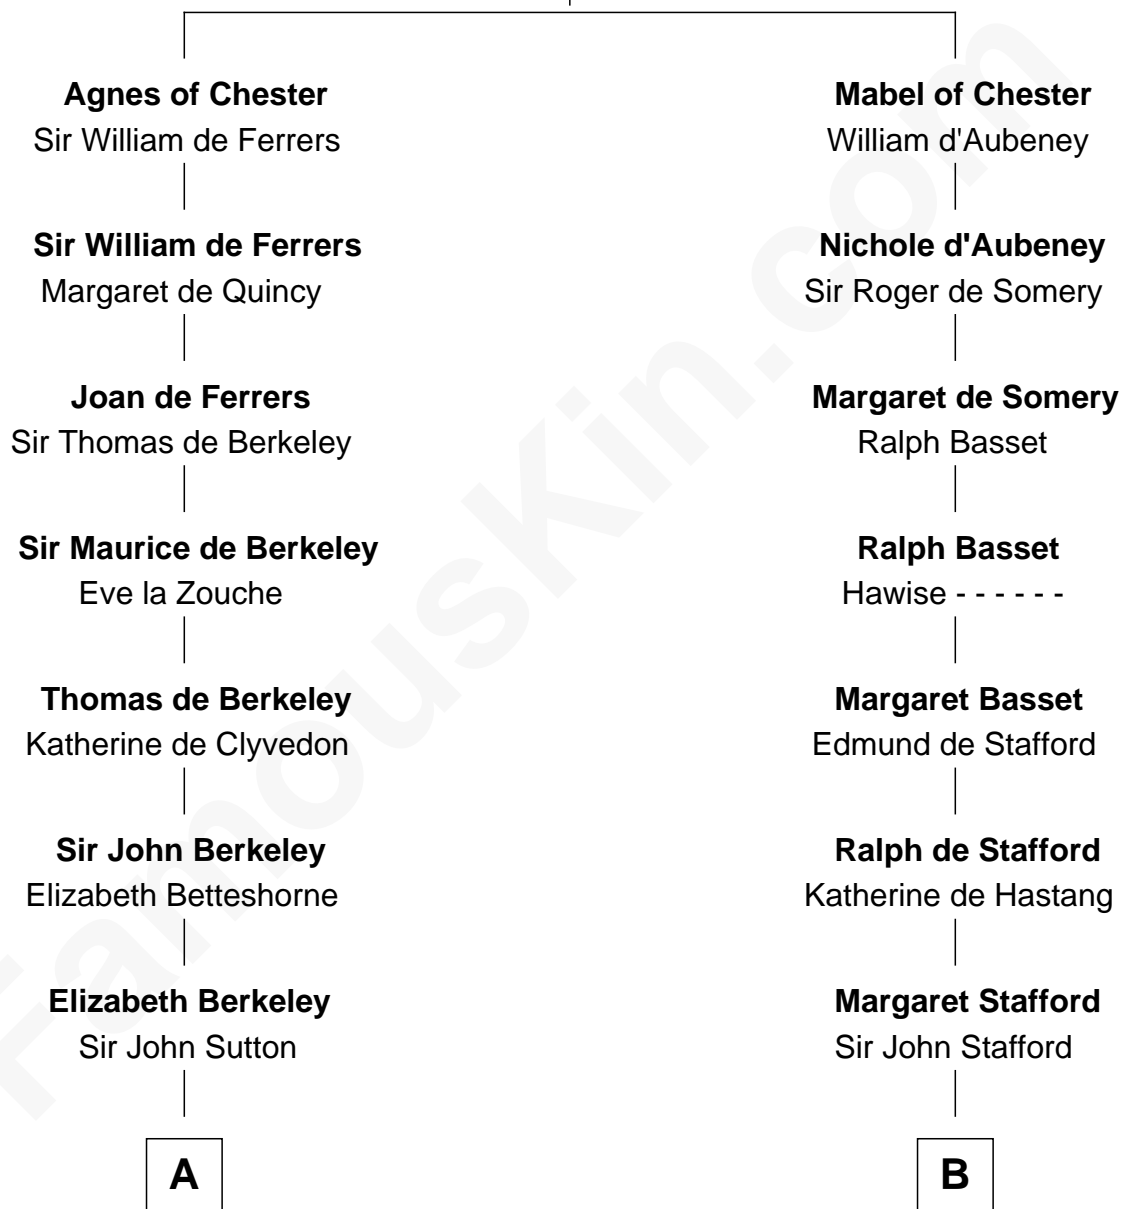

# FamousKin.com Relationship Chart of

**John Brown**

*American Abolitionist*

20th cousin of

**Robert Townsend**

*Member of the Culper Spy Ring during the American Revolution*

**Bertrade de Montfort**

Hugh de Kevelioc

**C**

**Oliver Humphrey**

Sarah Garrett

**Ruth Humphrey**

Gideon Mills

**Ruth Mills**

Owen Brown

**John Brown**

*American Abolitionist*

**D**

**Audrey Almy**

James Townsend

**Jacob Townsend**

Phoebe Seaman

**Samuel Townsend**

Sarah Stoddard