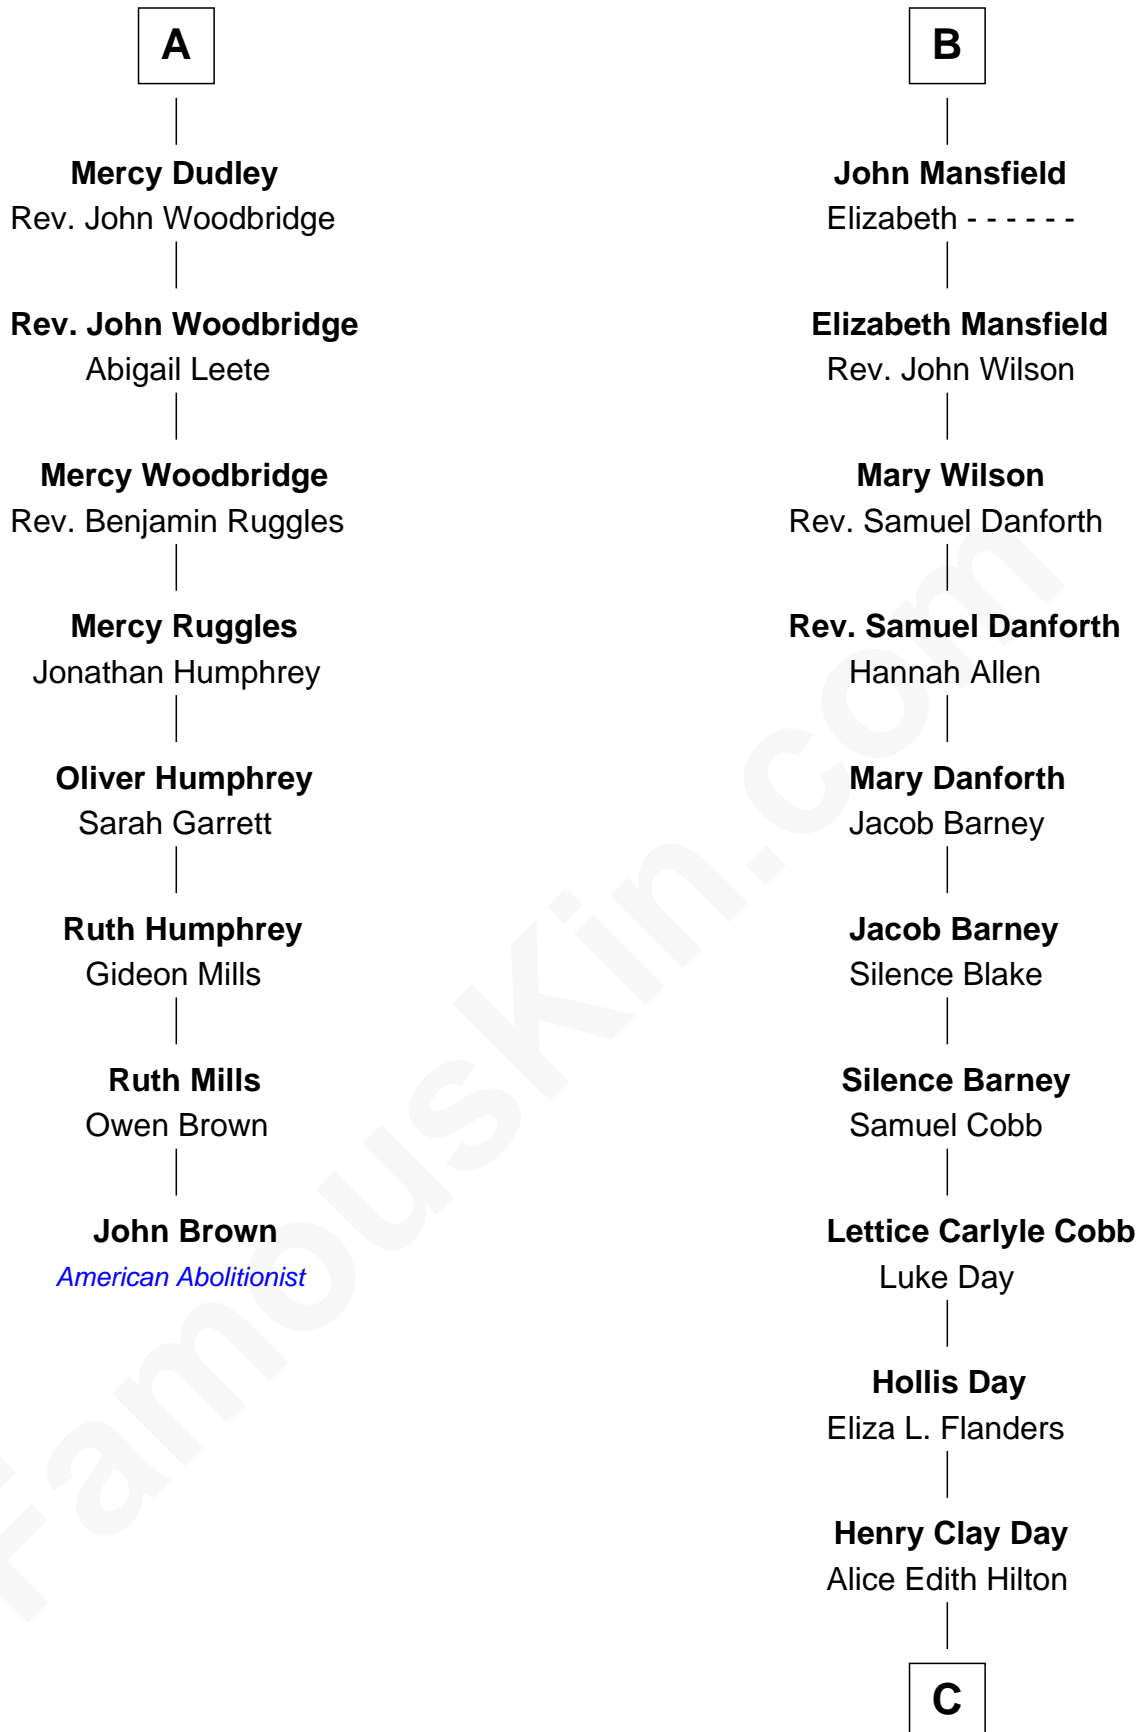

# FamousKin.com Relationship Chart of

**John Brown**

*American Abolitionist*

14th cousin 4 times removed of

**Sandra Day O'Connor**

*First Female U.S. Supreme Court Justice*

C

Henry R. Day  
Ada Mae Wilkey

Sandra Day O'Connor  
*U.S. Supreme Court Justice*

FamousKin.com