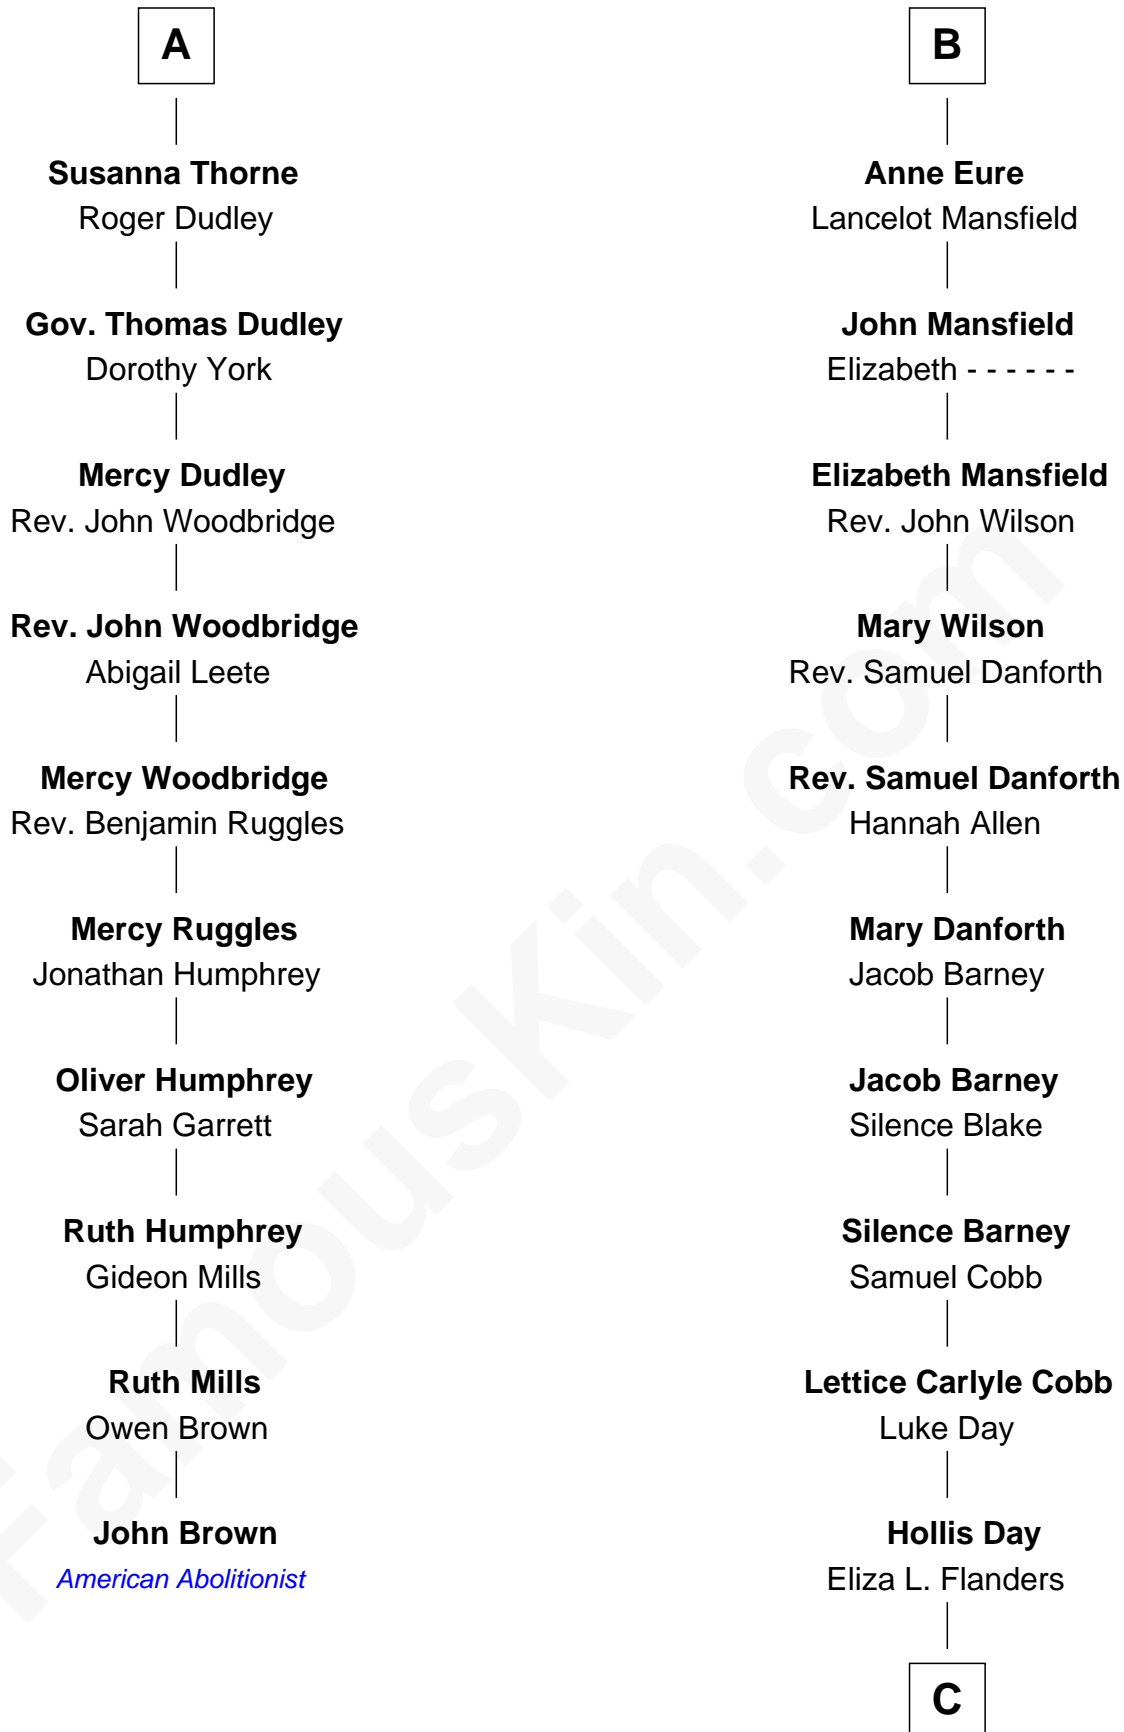

# FamousKin.com Relationship Chart of

**John Brown**

*American Abolitionist*

16th cousin 3 times removed of

**Sandra Day O'Connor**

*First Female U.S. Supreme Court Justice*

**Sir John Grey**

Avice Marmion

**C**

Henry Clay Day  
Alice Edith Hilton

Henry R. Day  
Ada Mae Wilkey

Sandra Day O'Connor  
*U.S. Supreme Court Justice*

FamousKin.com