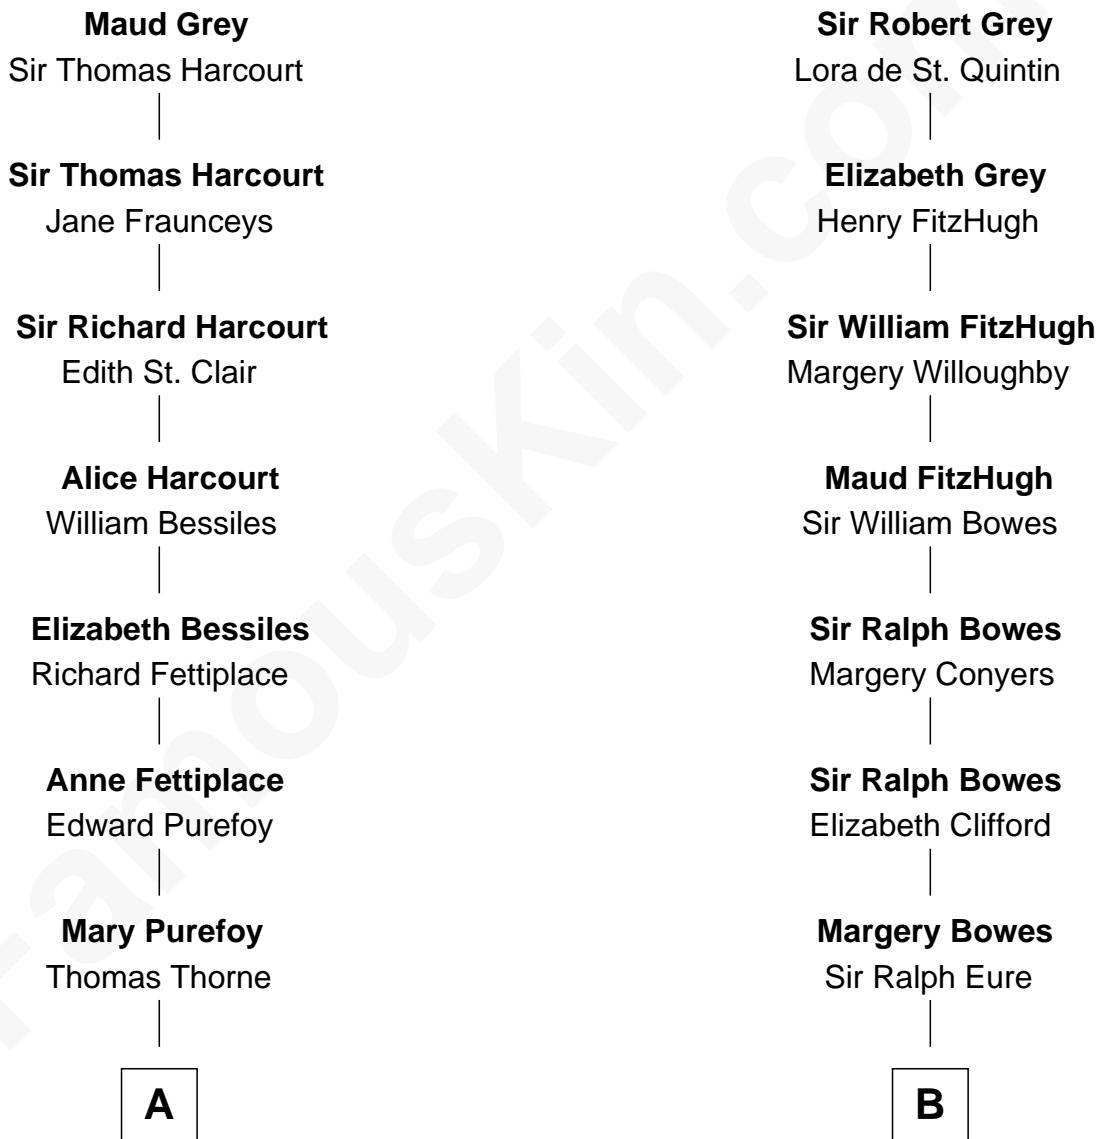

# FamousKin.com Relationship Chart of

**John Brown**

*American Abolitionist*

16th cousin 3 times removed of

**Sandra Day O'Connor**

*First Female U.S. Supreme Court Justice*

**Sir John Grey**

Avice Marmion

**C**

Henry Clay Day  
Alice Edith Hilton

Henry R. Day  
Ada Mae Wilkey

Sandra Day O'Connor  
*U.S. Supreme Court Justice*

FamousKin.com