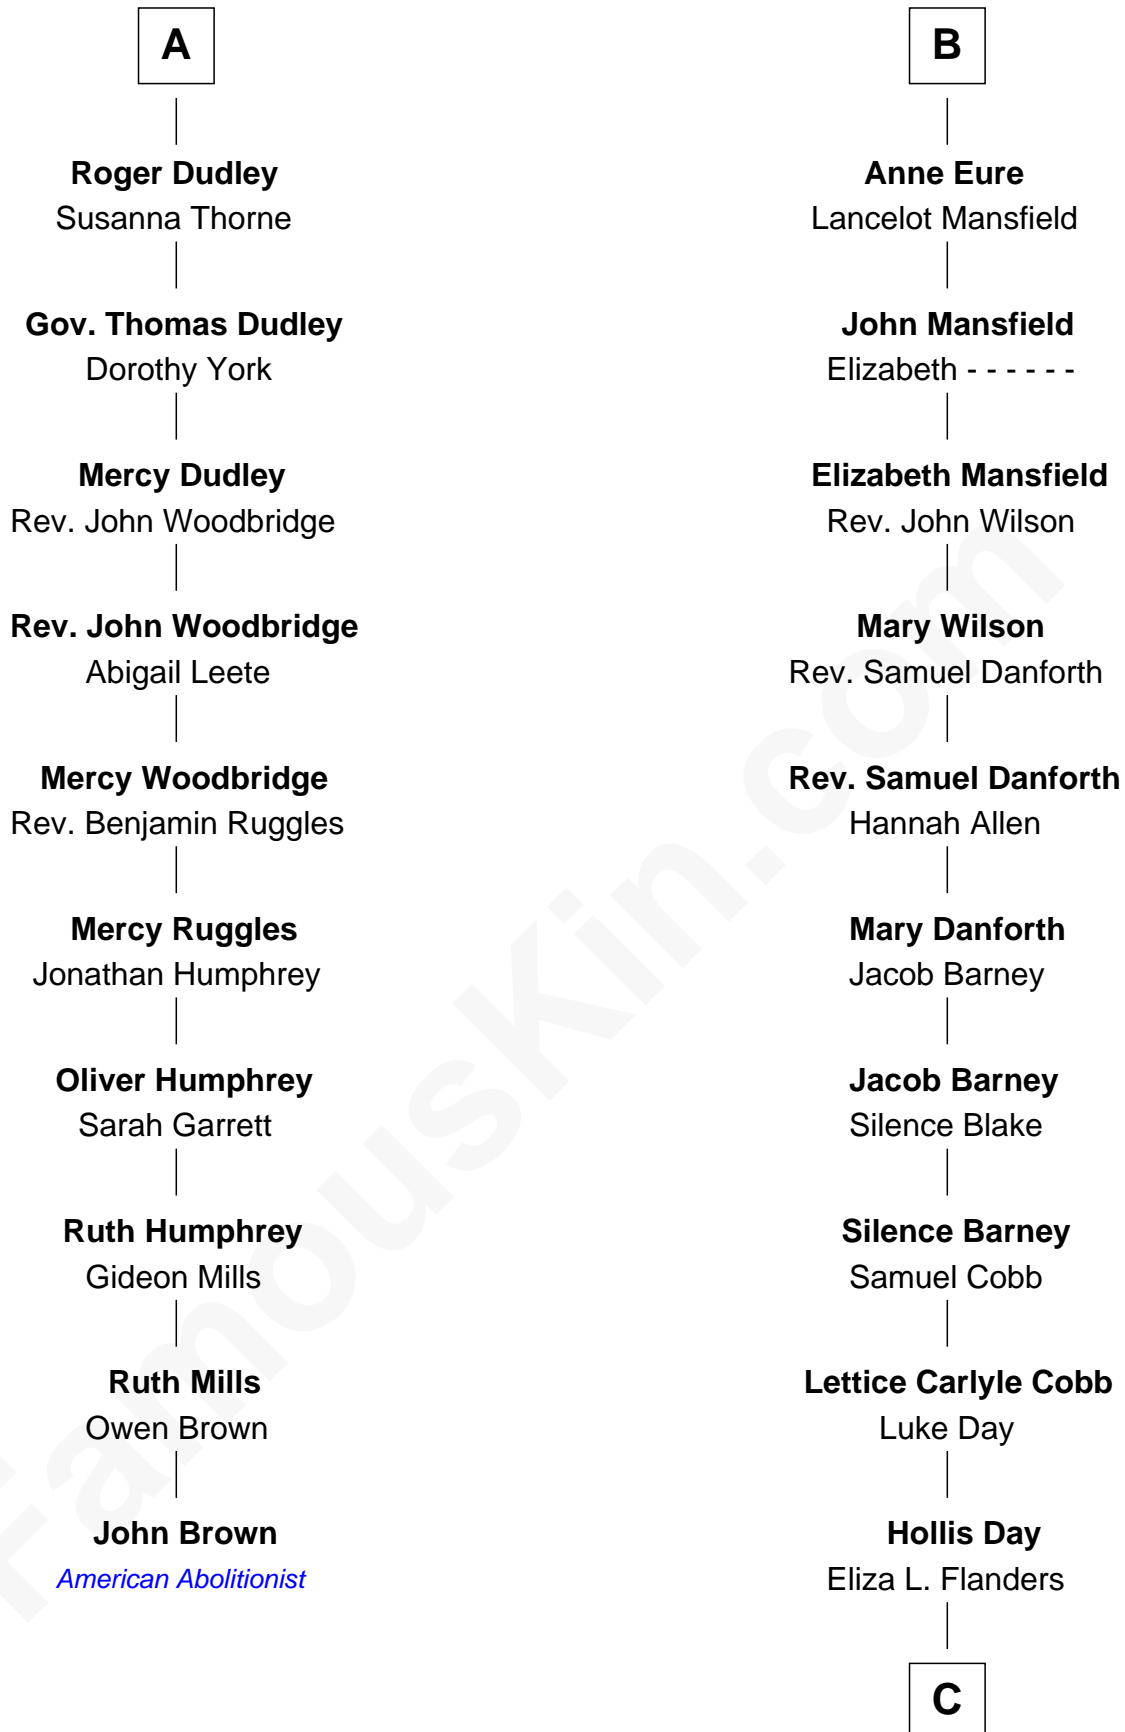

# FamousKin.com Relationship Chart of

**John Brown**

*American Abolitionist*

16th cousin 3 times removed of

**Sandra Day O'Connor**

*First Female U.S. Supreme Court Justice*

**Sir Philip le Despencer**

Elizabeth - - - - -

**Sir Edward Sutton**

Cecily Willoughby

**Sir John Sutton**

Cecily Grey

**Sir Henry Dudley**

- - - - - Ashton

Probable

**A**

**Sir Philip le Despencer**

Elizabeth de Tibetot

**Margery Despencer**

Sir Roger Wentworth

**Agnes Wentworth**

Sir Robert Constable

**Margaret Constable**

Sir William Eure

**Sir Ralph Eure**

Muriel Hastings

**Sir William Eure**

Elizabeth Willoughby

**Sir Ralph Eure**

Margery Bowes

**B**

**C**