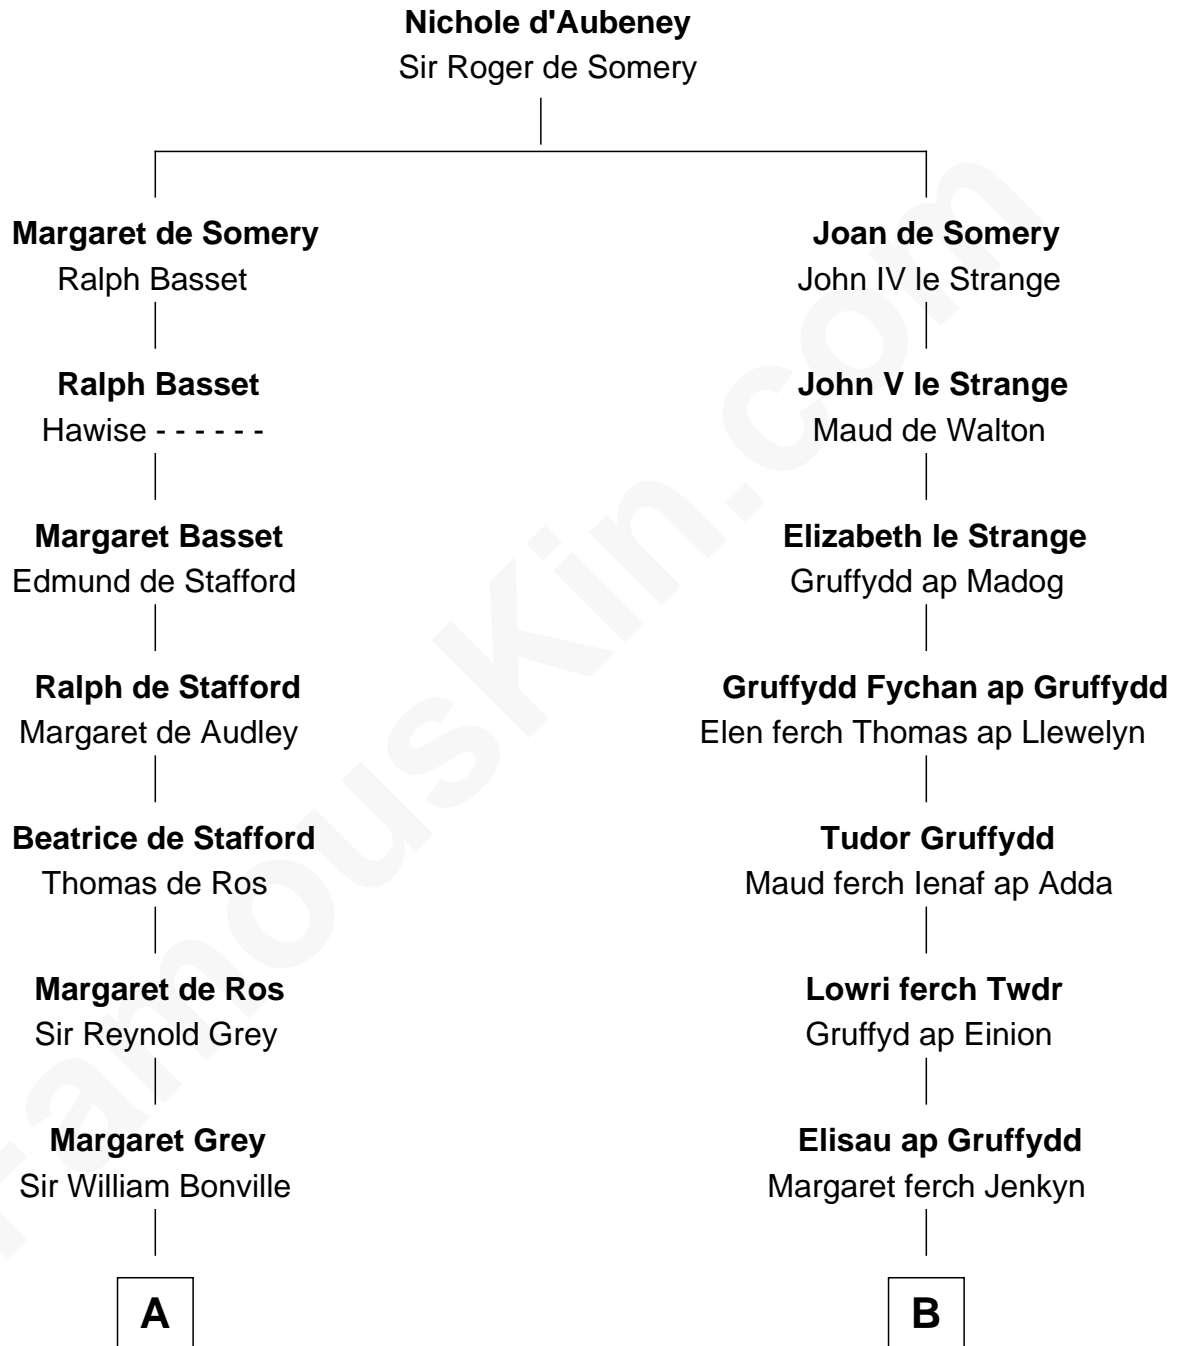

FamousKin.com Relationship Chart of

John Brown

American Abolitionist

12th cousin 9 times removed of

Elihu Yale

Benefactor and Namesake of Yale College

C

—
Mercy Ruggles
Jonathan Humphrey

—
Oliver Humphrey
Sarah Garrett

—
Ruth Humphrey
Gideon Mills

—
Ruth Mills
Owen Brown

—
John Brown
American Abolitionist

FamousKin.com