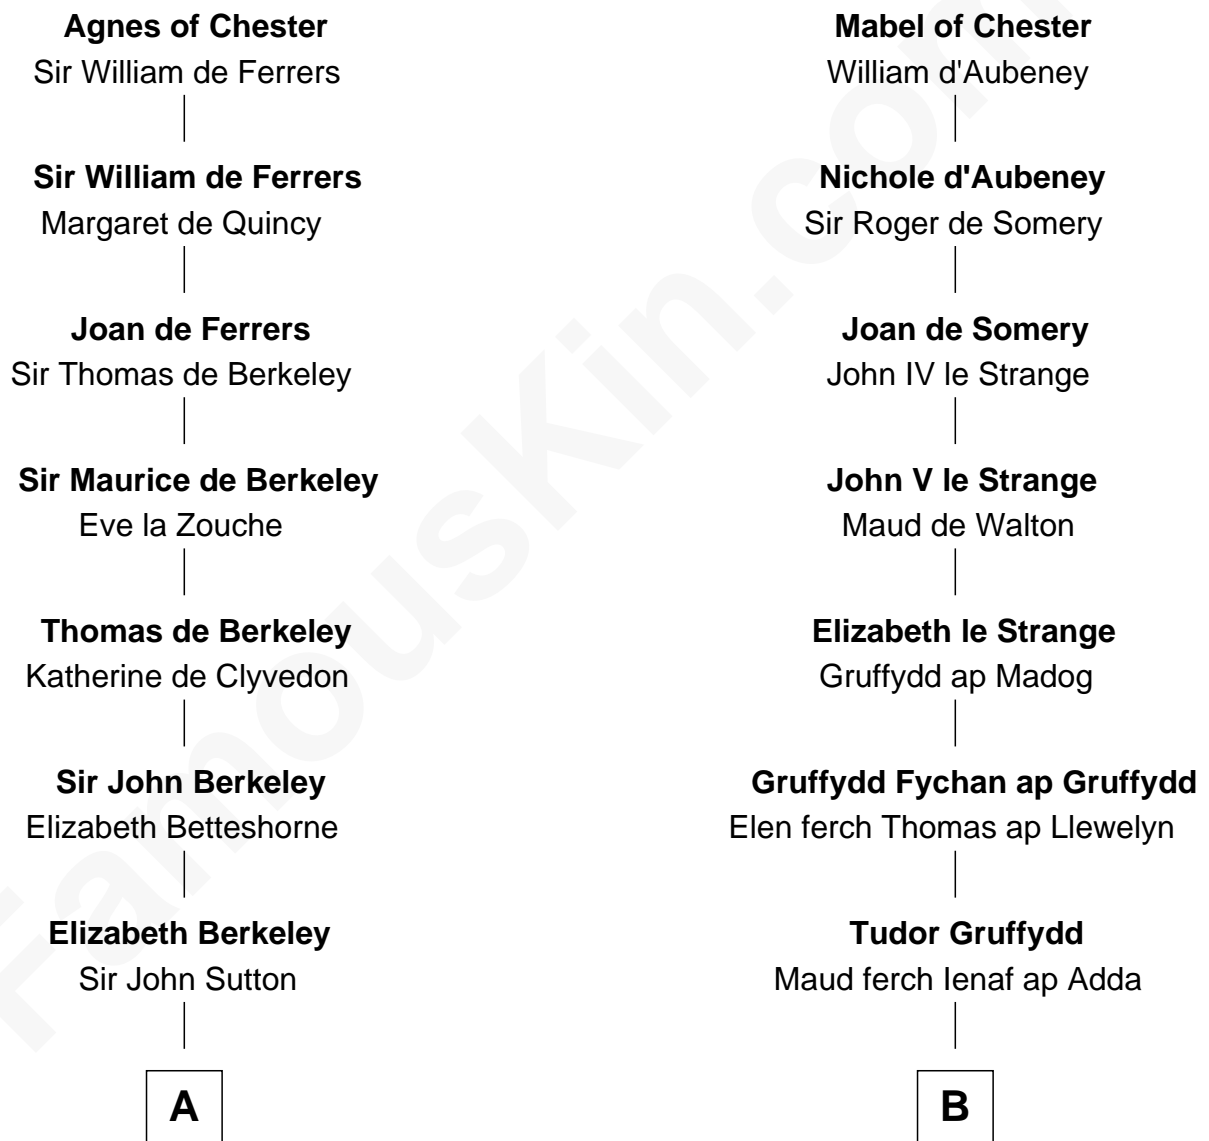

# FamousKin.com Relationship Chart of

**John Brown**

*American Abolitionist*

14th cousin 6 times removed of

**Elihu Yale**

*Benefactor and Namesake of Yale College*

**Hugh de Kevelioc**  
Bertrade de Montfort

**C**

—  
**Oliver Humphrey**

Sarah Garrett

—  
**Ruth Humphrey**

Gideon Mills

—  
**Ruth Mills**

Owen Brown

—  
**John Brown**

*American Abolitionist*

FamousKin.com