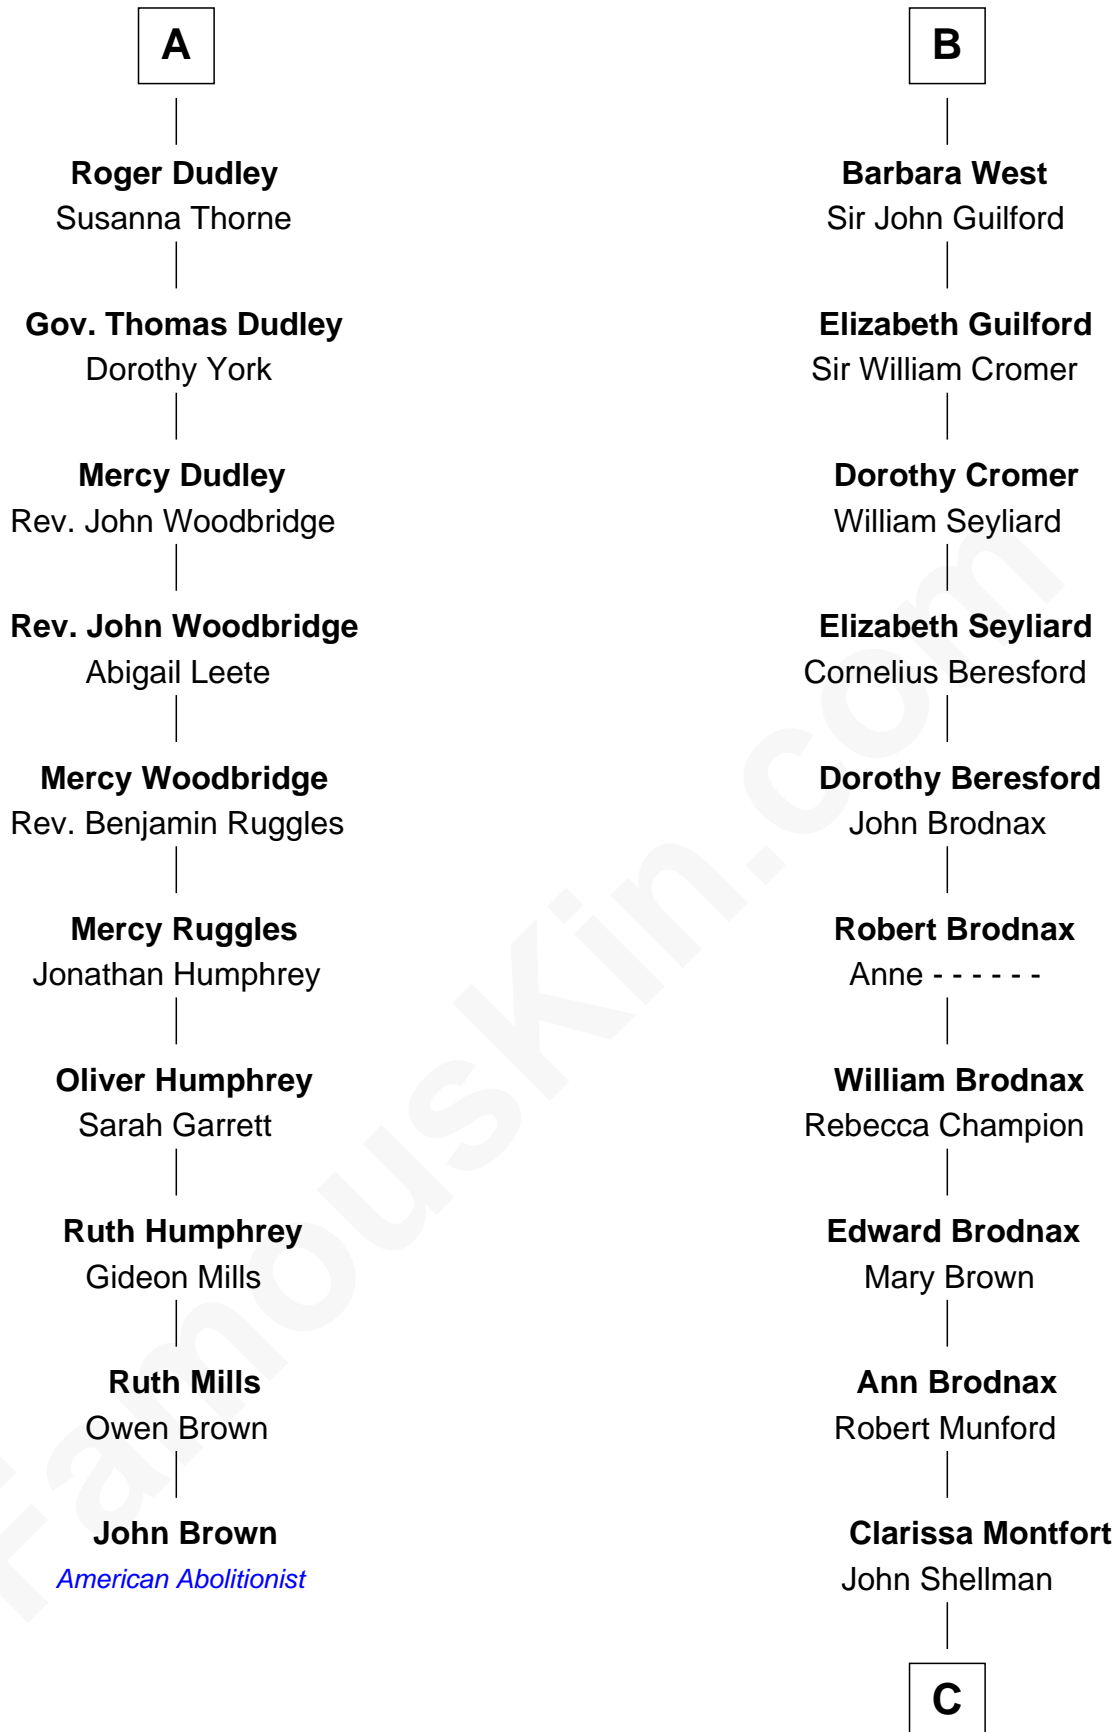

FamousKin.com Relationship Chart of

John Brown

American Abolitionist

16th cousin 5 times removed of

George H. W. Bush

41st U.S. President

C

—
Susan Montfort Shellman

Samuel Howard Fay

—
Harriet Eleanor Fay

Rev. James Smith Bush

—
Samuel Prescott Bush

Flora Sheldon

—
Prescott Sheldon Bush

Dorothy Wear Walker

—
George H. W. Bush

41st U.S. President

FamousKin.com