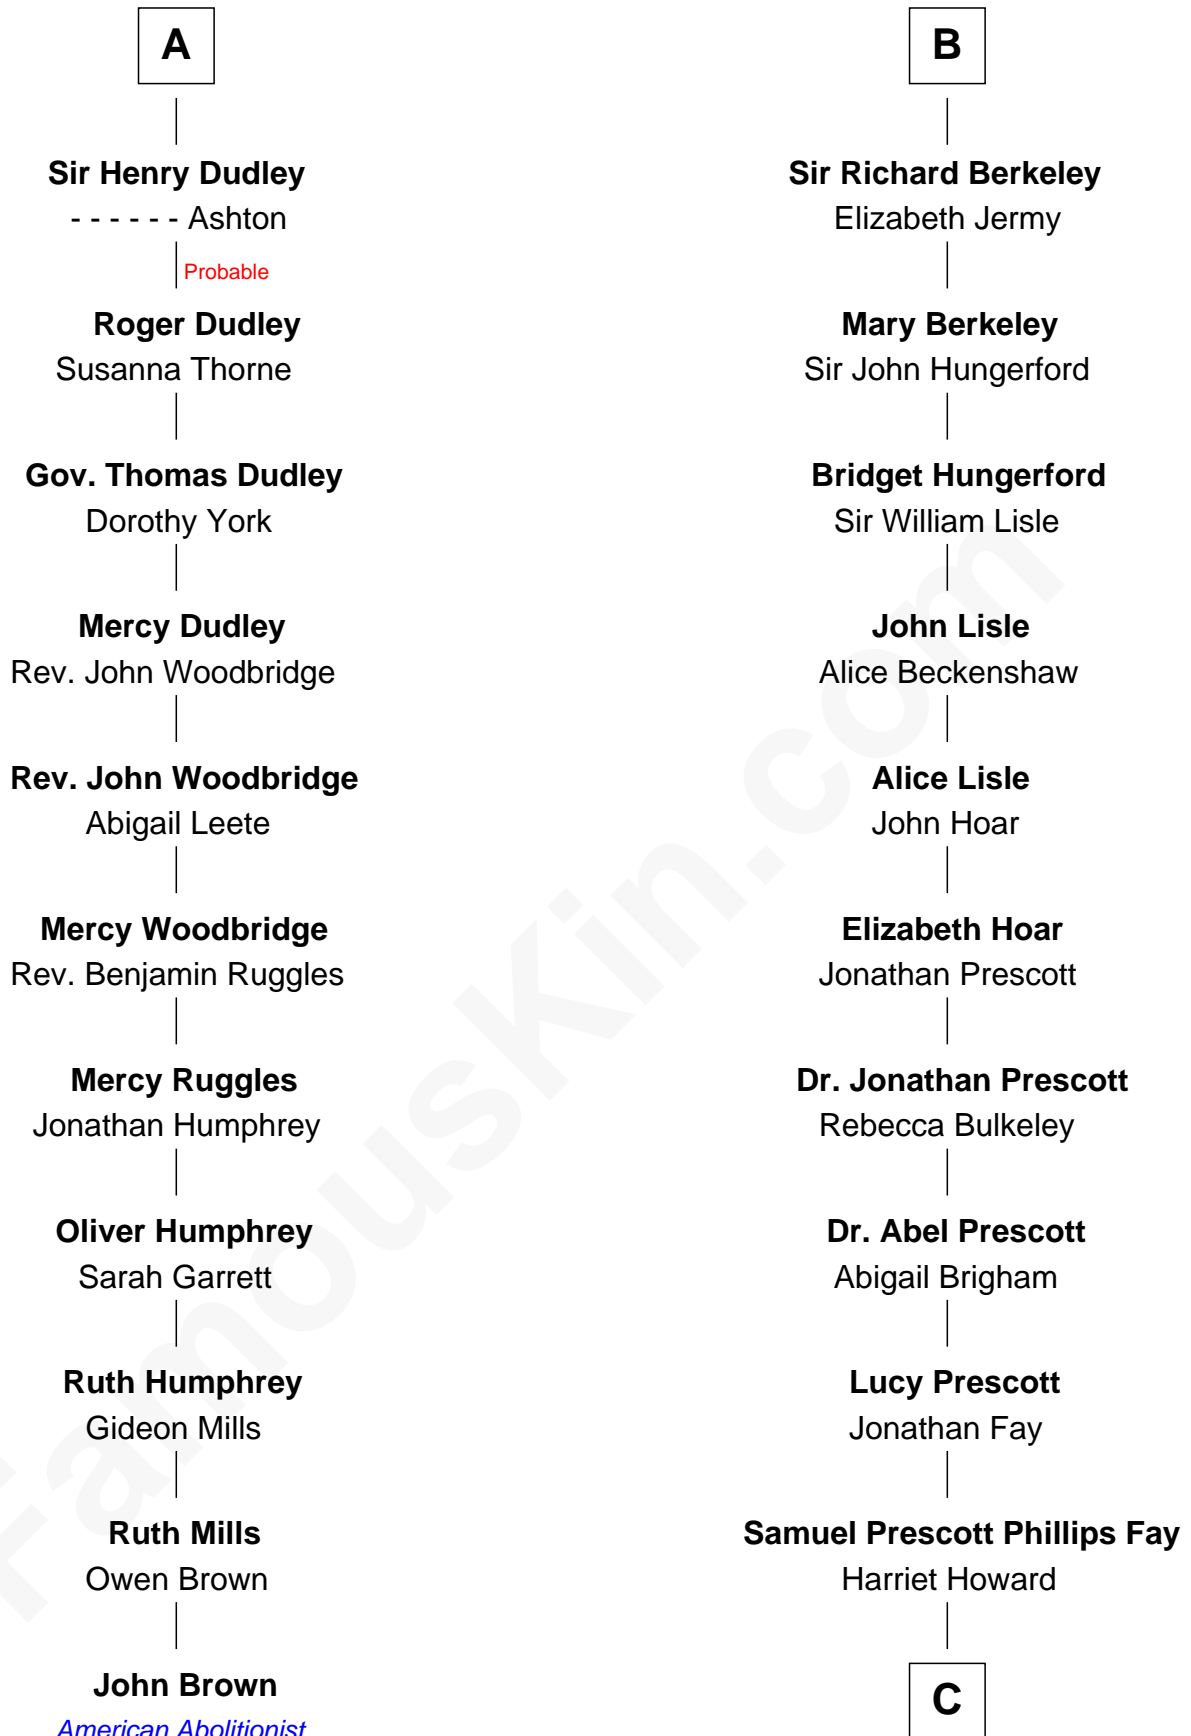

# FamousKin.com Relationship Chart of

**John Brown**

*American Abolitionist*

17th cousin 4 times removed of

**George H. W. Bush**

*41st U.S. President*

**Ralph de Stafford**

*with wife*  
*Margaret de Audley*

Eleanor Aylesbury

**William Bonville**

Katherine Neville

**Anne Stafford**

Sir William Berkeley

**Cecily Bonville**

Thomas Grey

**Richard Berkeley**

Elizabeth Conningsby

**Cecily Grey**

Sir John Sutton

**Sir John Berkeley**

Isabel Dennis

**A**

**B**

**C**

—  
**Samuel Howard Fay**  
Susan Montfort Shellman

—  
**Harriet Eleanor Fay**  
Rev. James Smith Bush

—  
**Samuel Prescott Bush**  
Flora Sheldon

—  
**Prescott Sheldon Bush**  
Dorothy Wear Walker

—  
**George H. W. Bush**  
*41st U.S. President*