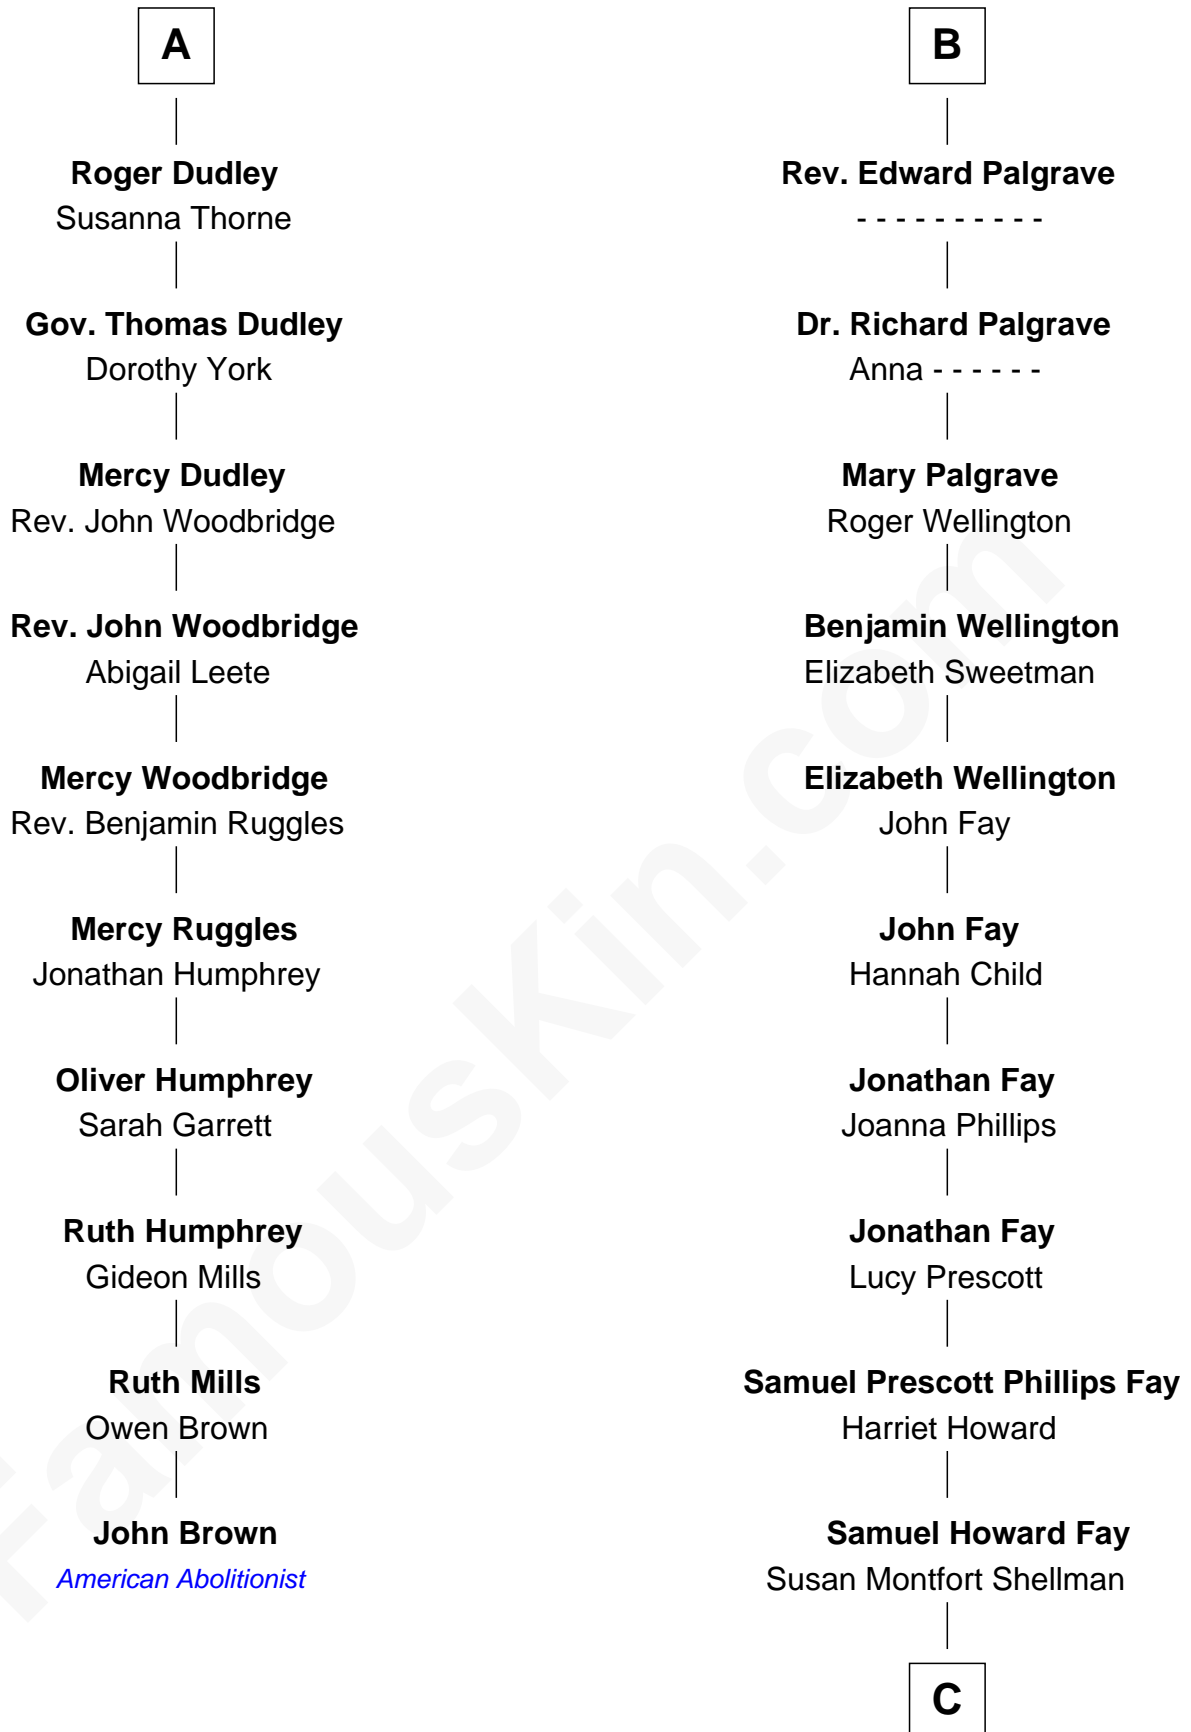

FamousKin.com Relationship Chart of

John Brown

American Abolitionist

16th cousin 4 times removed of

George H. W. Bush

41st U.S. President

Richard Fitzalan
Eleanor Plantagenet

Alice Fitzalan
Sir Thomas de Holand

Eleanor Holand
Edward Cherleton

Joyce Cherleton
Sir John Tiptoft

Joyce Tiptoft
Sir Edmund Sutton

Sir Edward Sutton
Cecily Willoughby

Sir John Sutton
Cecily Grey

Sir Henry Dudley
----- Ashton

Probable

A

Sir Richard Fitzalan
Elizabeth de Bohun

Elizabeth Fitzalan
Sir Robert Goushill

Elizabeth Goushill
Sir Robert Wingfield

Elizabeth Wingfield
Sir William Brandon

Eleanor Brandon
John Glemham

Anne Glemham
Henry Palgrave

Thomas Palgrave
Alice Gunton

B

C

Harriet Eleanor Fay
Rev. James Smith Bush

Samuel Prescott Bush
Flora Sheldon

Prescott Sheldon Bush
Dorothy Wear Walker

George H. W. Bush
41st U.S. President

FamousKin.com