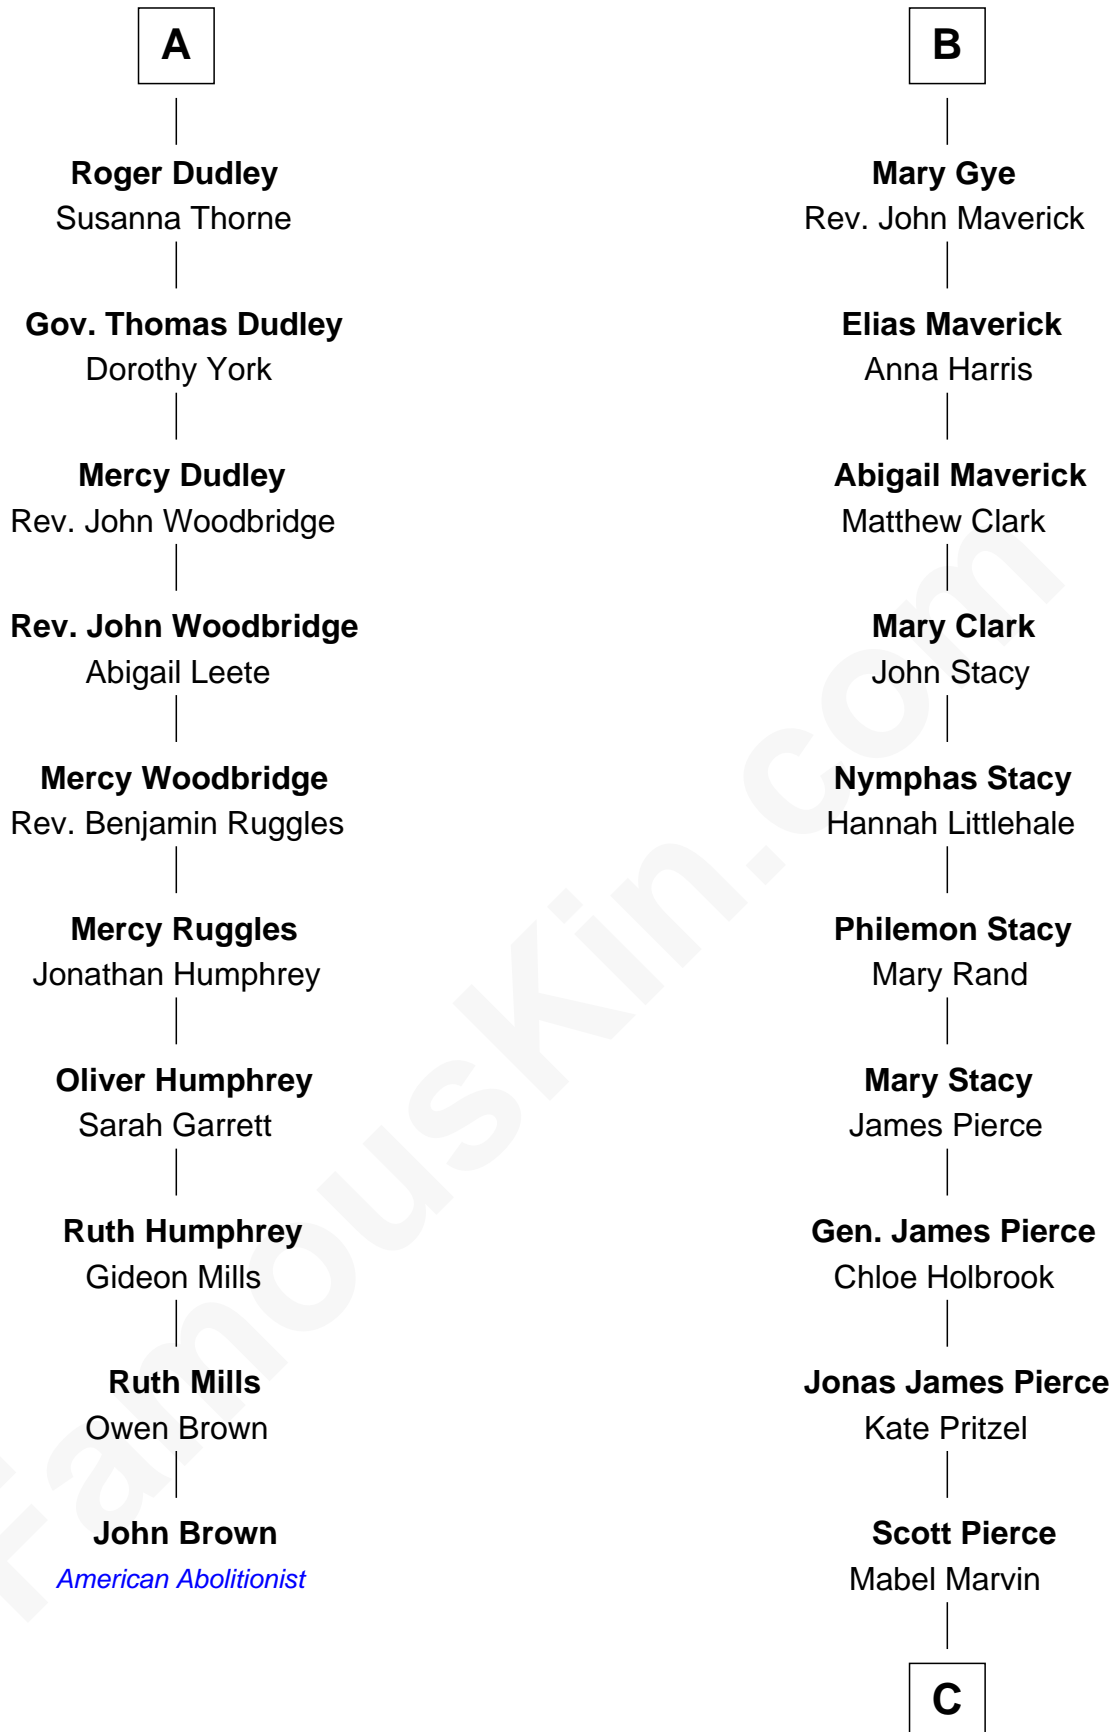

# FamousKin.com Relationship Chart of

**John Brown**

*American Abolitionist*

16th cousin 3 times removed of

**George W. Bush**

*43rd U.S. President*

**Richard Fitzalan**  
Eleanor Plantagenet

**Alice Fitzalan**  
Sir Thomas de Holand

**Eleanor Holand**  
Edward Cherleton

**Joyce Cherleton**  
Sir John Tiptoft

**Joyce Tiptoft**  
Sir Edmund Sutton

**Sir Edward Sutton**  
Cecily Willoughby

**Sir John Sutton**  
Cecily Grey

**Sir Henry Dudley**  
----- Ashton

Probable

**A**

**John Fitzalan**  
Eleanor Maltravers

**Joan Fitzalan**  
Sir William Echyngham

**Joan Echyngham**  
Sir John Bayntun

**Henry Bayntun**  
-----

**Jane Bayntun**  
Thomas Prowse

**Mary Prowse**  
John Gye

**Robert Gye**  
Grace Dowrish

**B**

**C**

**Marvin Pierce**  
Pauline Robinson

**Barbara Pierce**  
George Herbert Walker Bush

**George W. Bush**  
*43rd U.S. President*

FamousKin.com