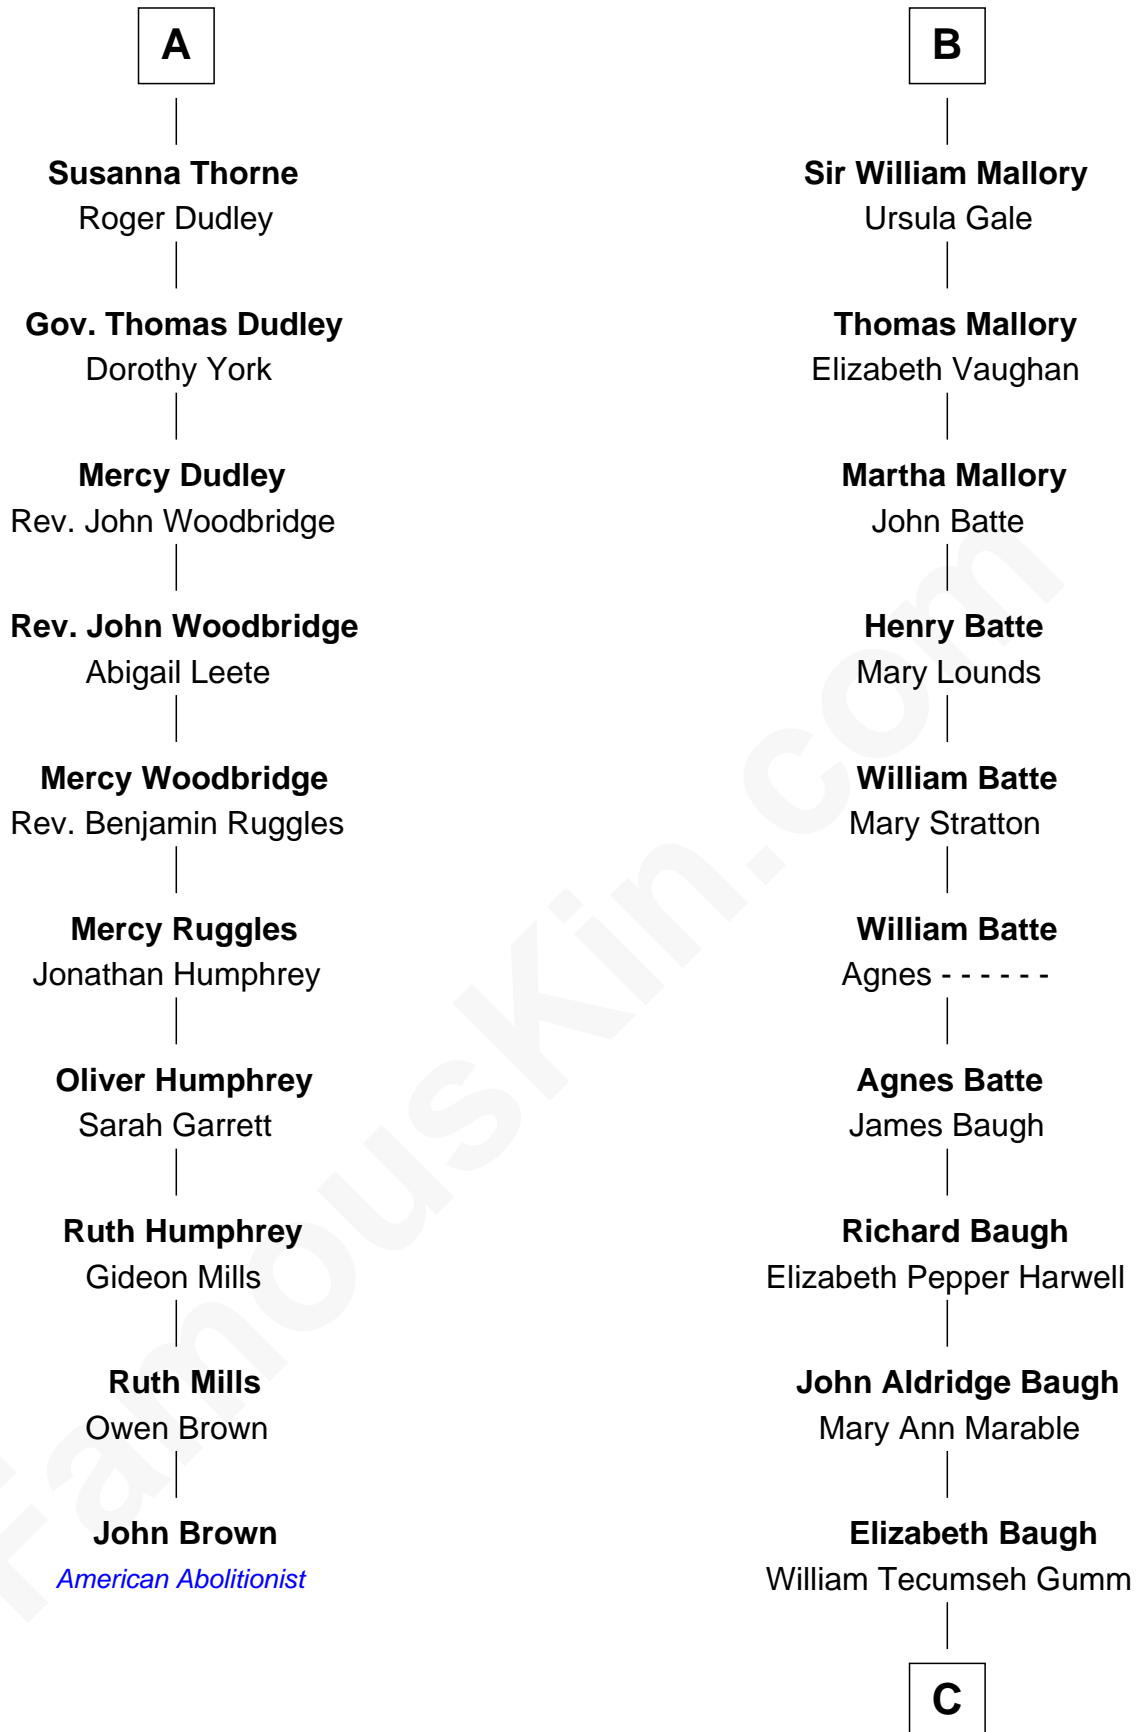

FamousKin.com Relationship Chart of

John Brown

American Abolitionist

16th cousin 3 times removed of

Liza Minnelli

Singer and Actress

Sir John Grey

Avice Marmion

C

Francis Avent Gumm

Ethel Marian Milne

Frances Ethel Gumm

Vincent Minnelli

Liza Minnelli

Singer and Actress