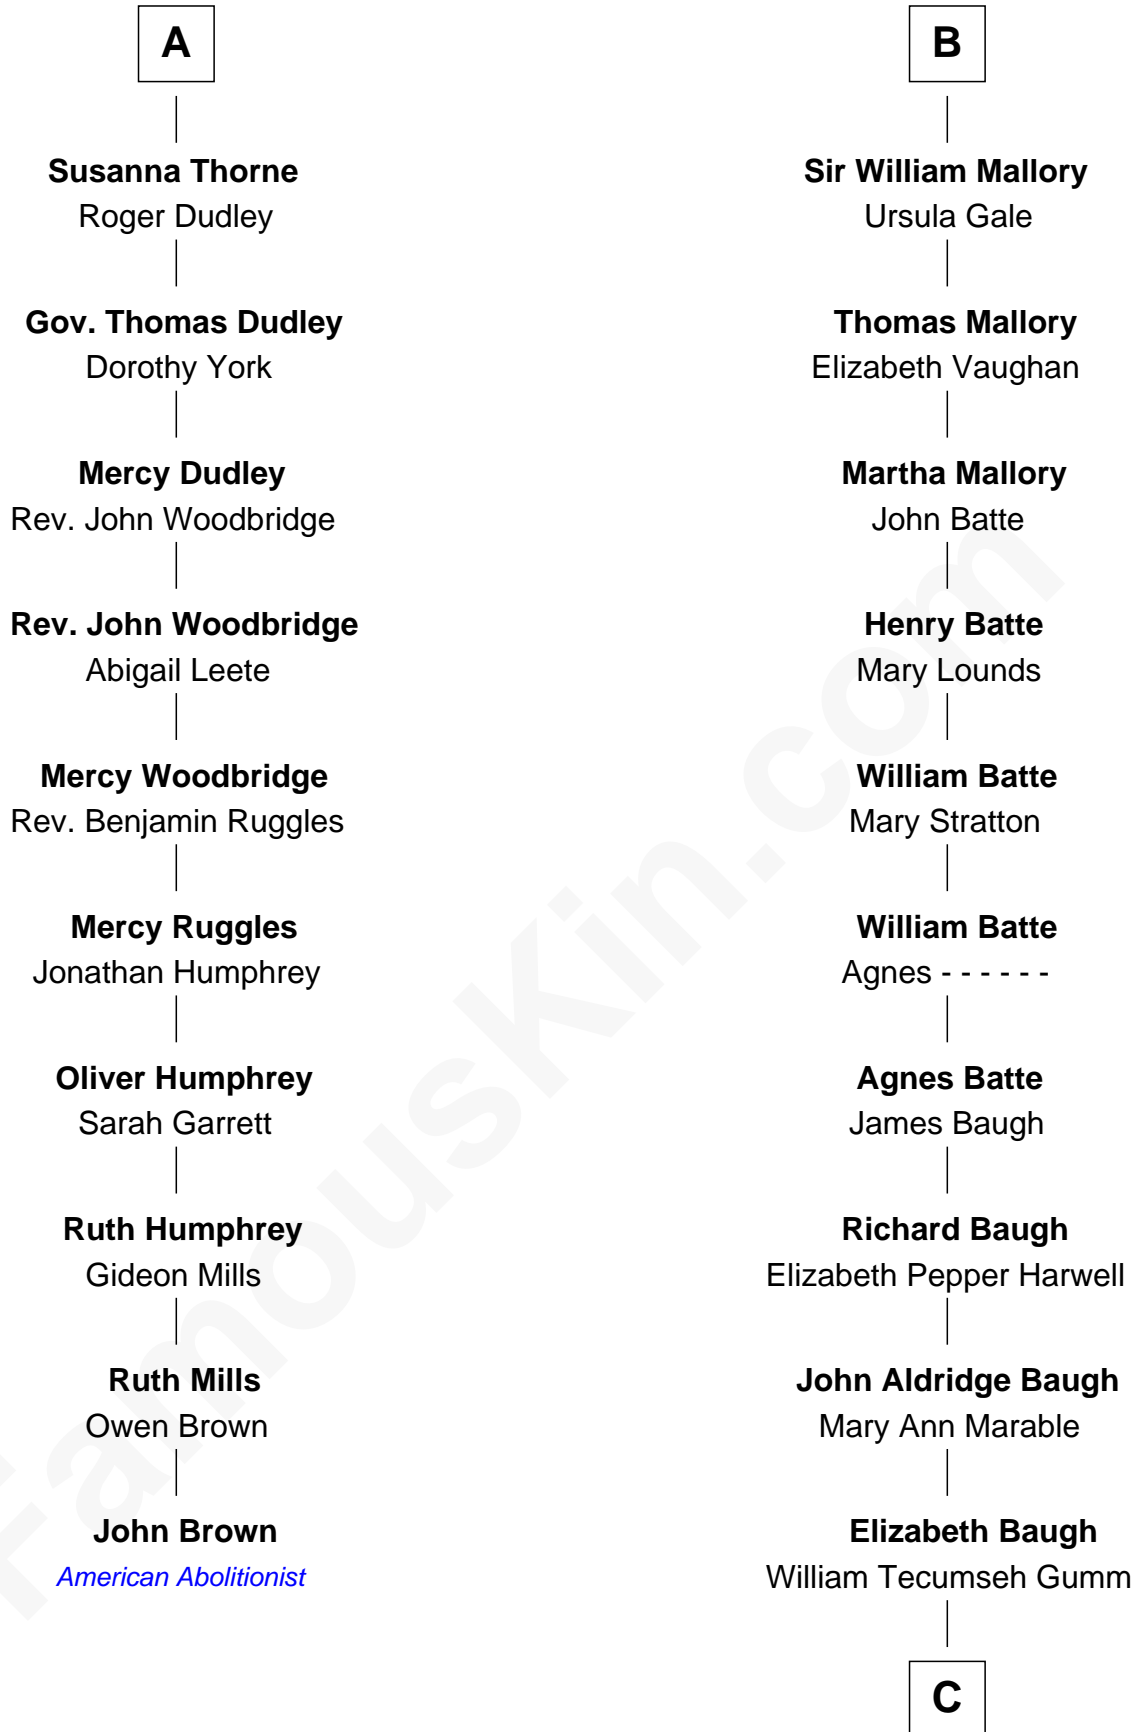

FamousKin.com Relationship Chart of

John Brown

American Abolitionist

16th cousin 2 times removed of

Judy Garland

Singer and Movie Actress

Sir John Grey

Avice Marmion

C

Francis Avent Gumm

Ethel Marian Milne

Judy Garland

Singer and Movie Actress

FamousKin.com