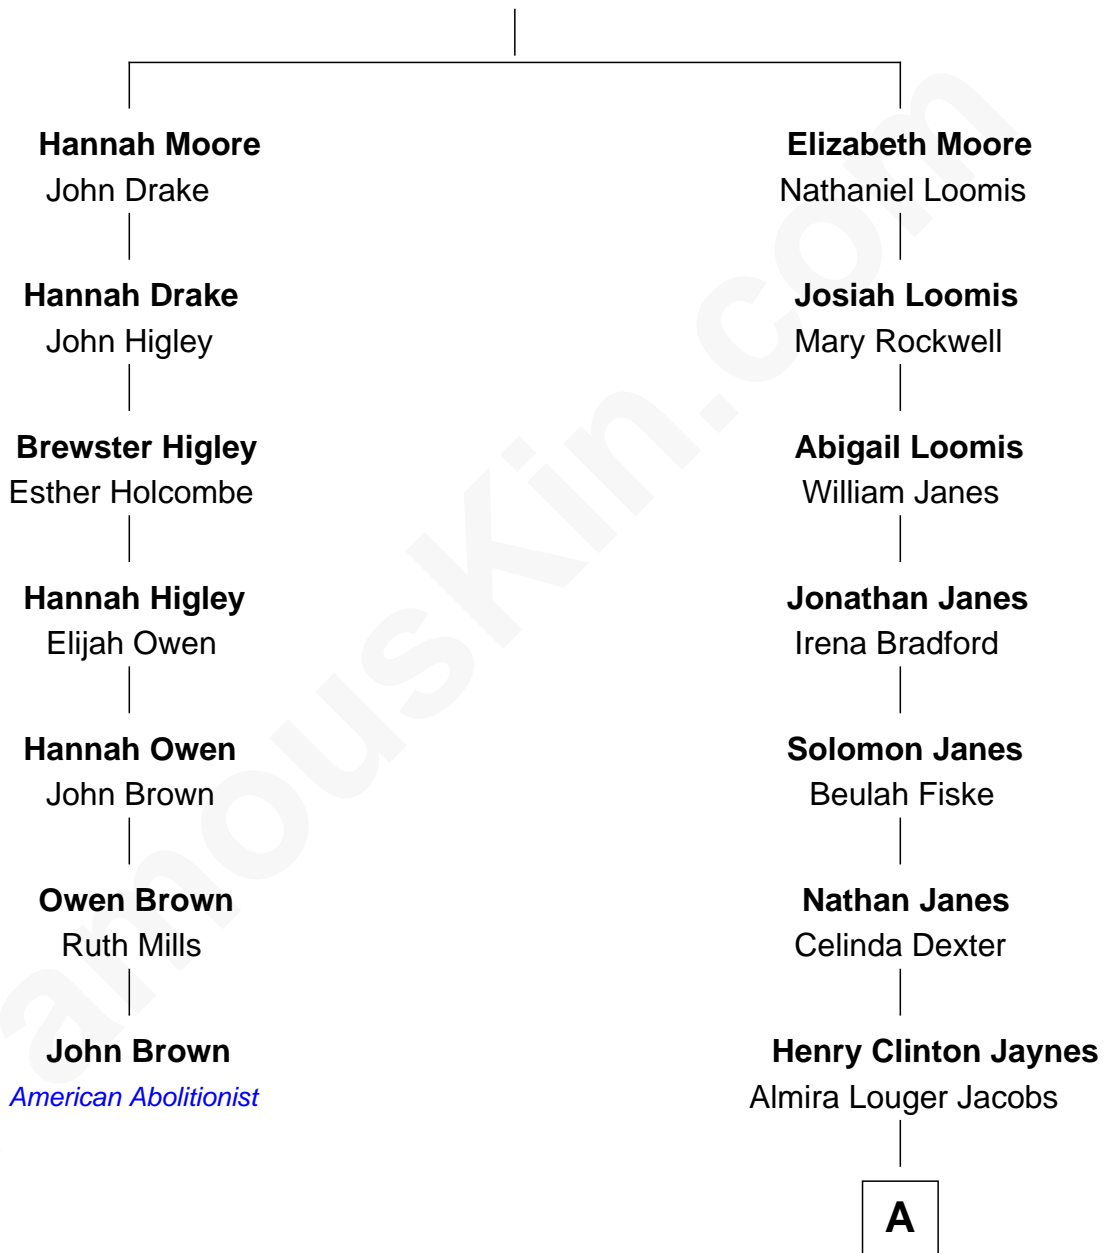

# FamousKin.com Relationship Chart of

**John Brown**

*American Abolitionist*

6th cousin 3 times removed of

**Henry Fonda**

*Movie Actor*

**John Moore**

**A**

**Henry Silas Jaynes**

Elma L. Lanphear

**Herberta Elma Jaynes**

William Brace Fonda

**Henry Fonda**

*Movie Actor*

FamousKin.com