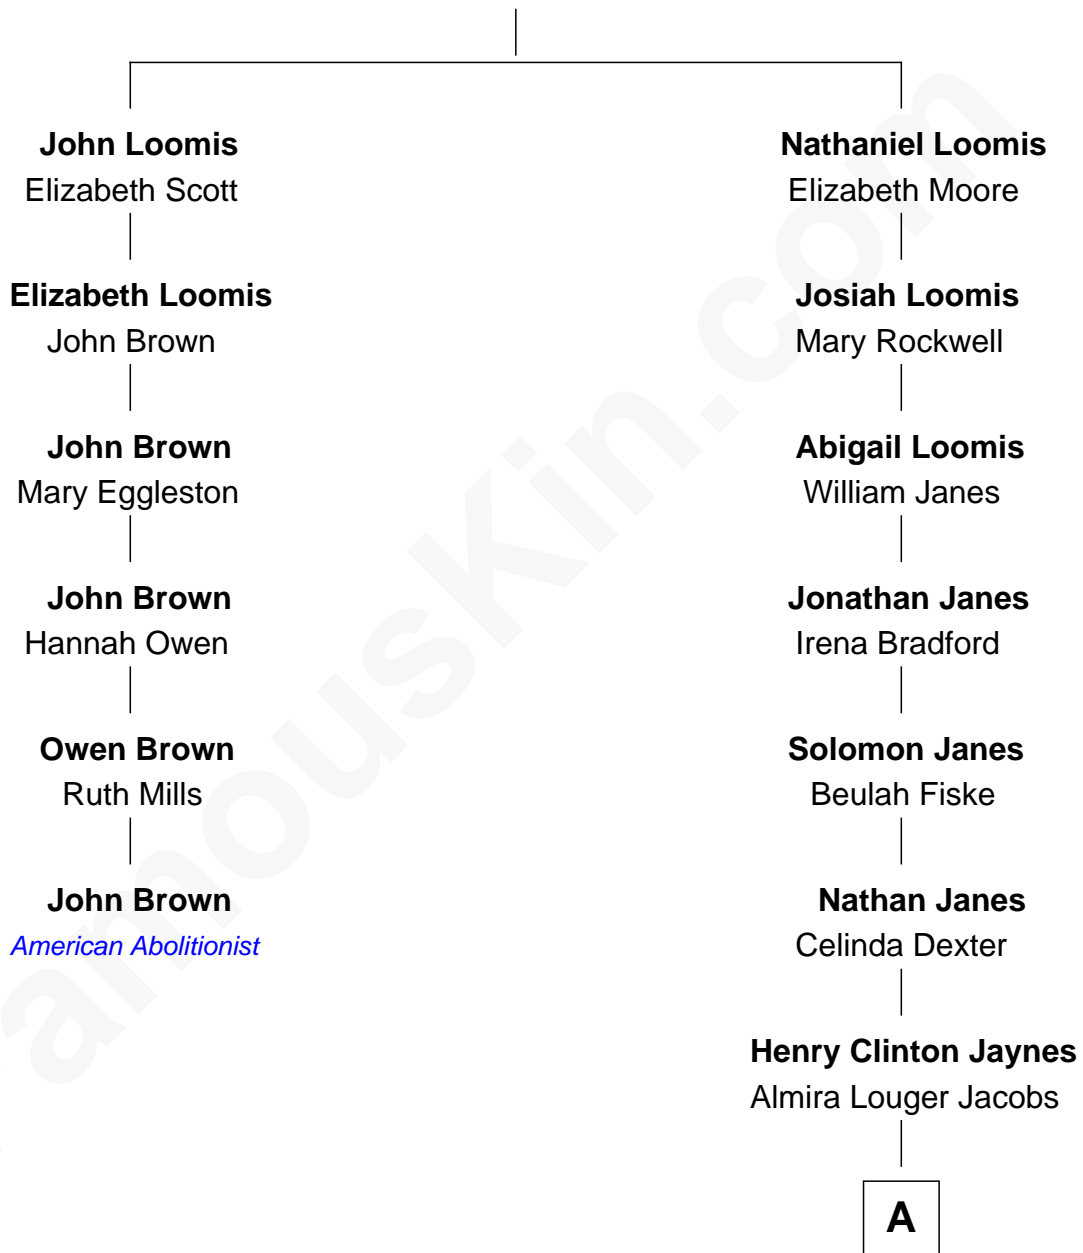

# FamousKin.com Relationship Chart of

**John Brown**

*American Abolitionist*

5th cousin 4 times removed of

**Henry Fonda**

*Movie Actor*

**Joseph Loomis**

Mary White

**A**

Henry Silas Jaynes

Elma L. Lanphear

Herberta Elma Jaynes

William Brace Fonda

Henry Fonda

*Movie Actor*

FamousKin.com