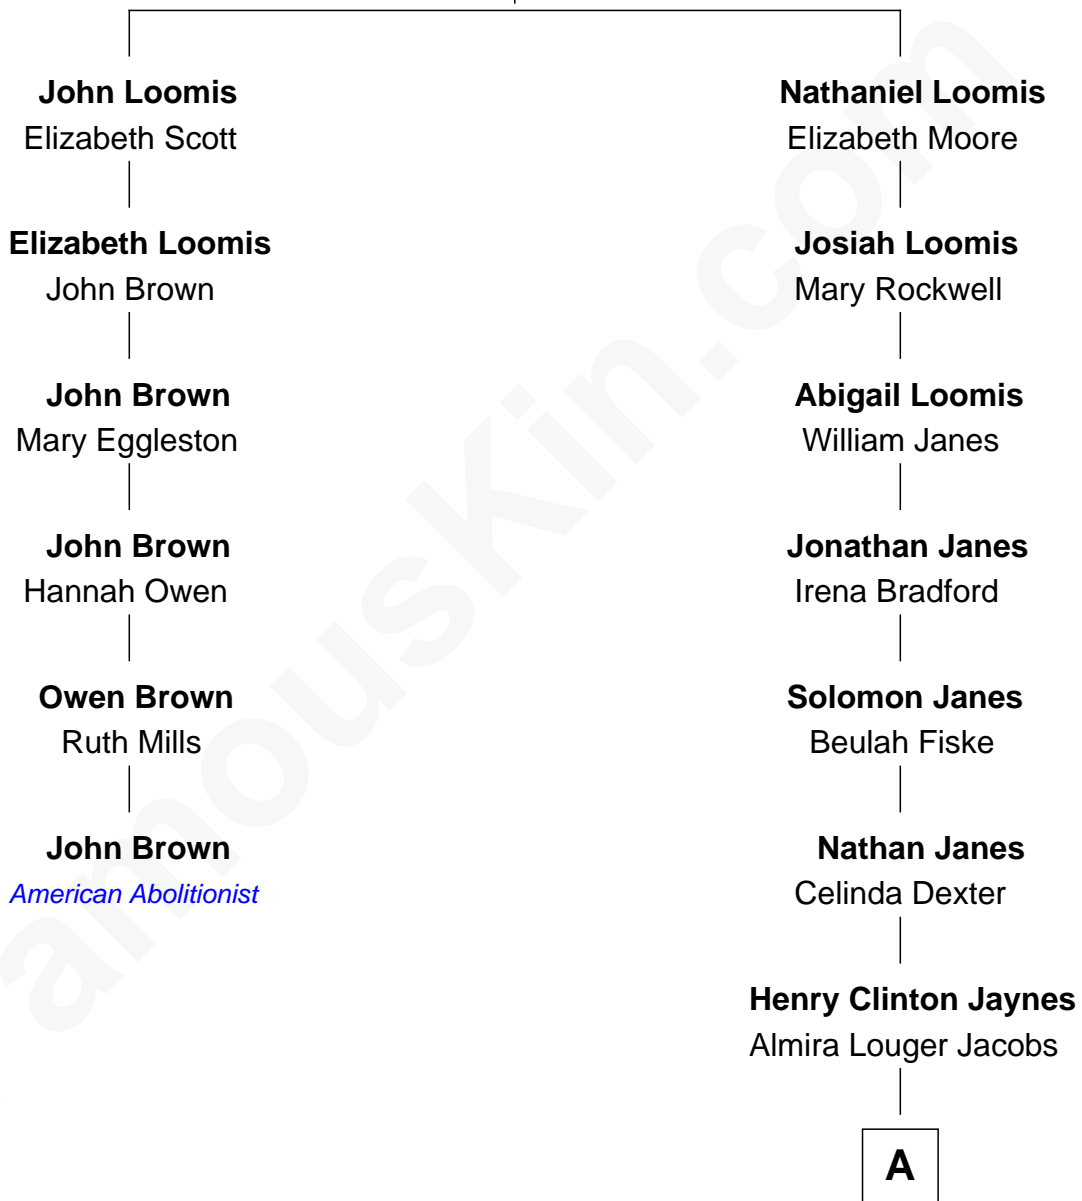

FamousKin.com Relationship Chart of

John Brown

American Abolitionist

5th cousin 5 times removed of

Jane Fonda

Movie Actress

Joseph Loomis

Mary White

A

Henry Silas Jaynes

Elma L. Lanphear

Herberta Elma Jaynes

William Brace Fonda

Henry Jaynes Fonda

Frances Ford Seymour

Jane Fonda