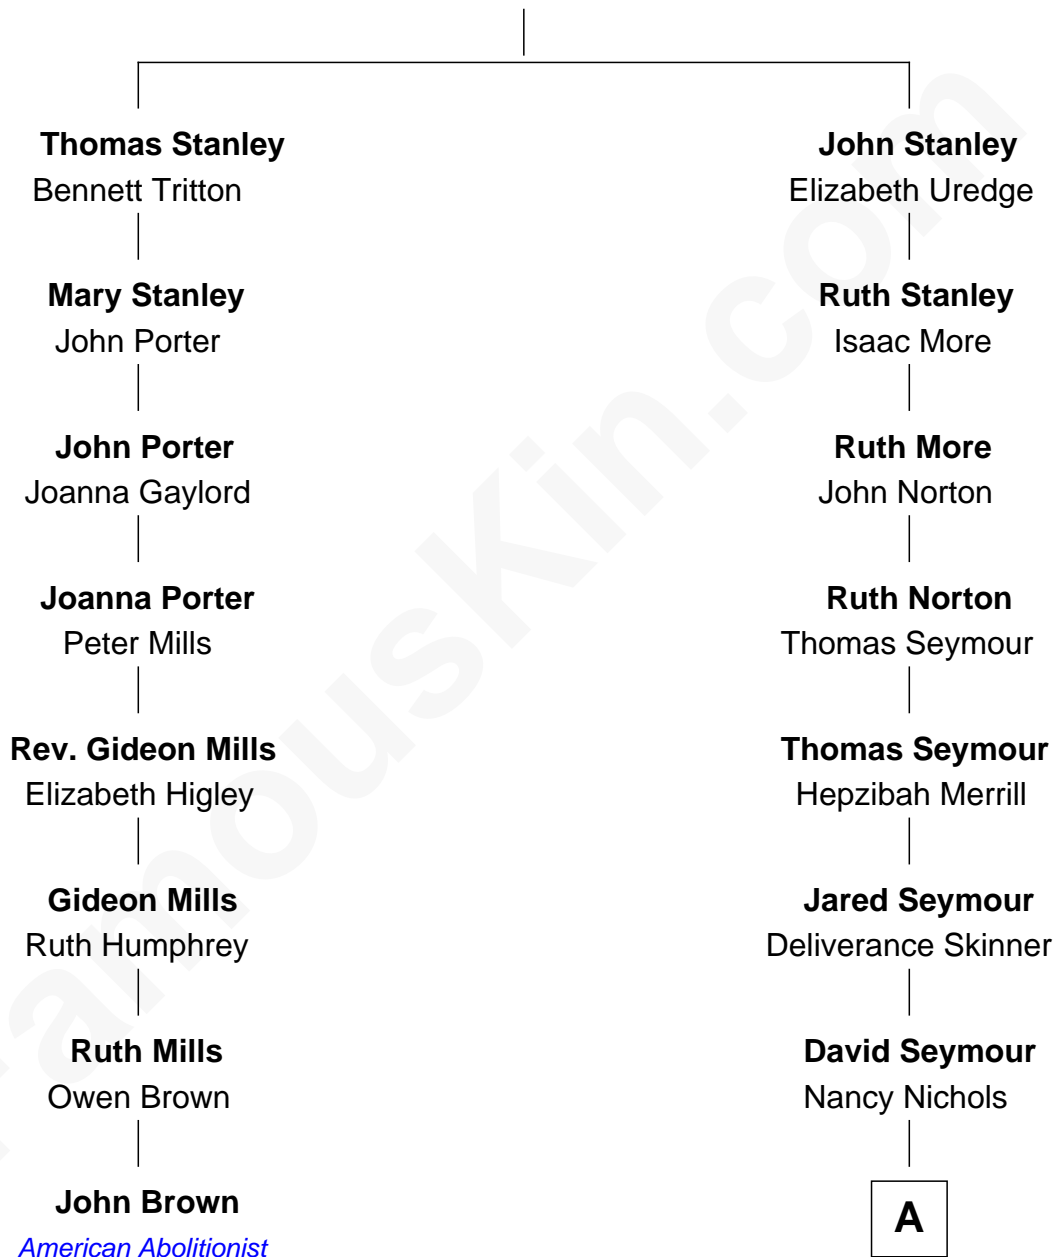

FamousKin.com Relationship Chart of

John Brown

American Abolitionist

7th cousin 4 times removed of

Jane Fonda

Movie Actress

Robert Stanley

A

George Nichols Seymour
Sophie Marie Lefebre DeVillers

George DeVillers Seymour
Frances Gabriella Ford

Eugene Ford Seymour
Sophie Mildred Bower

Frances Ford Seymour
Henry Jaynes Fonda

Jane Fonda
Movie Actress