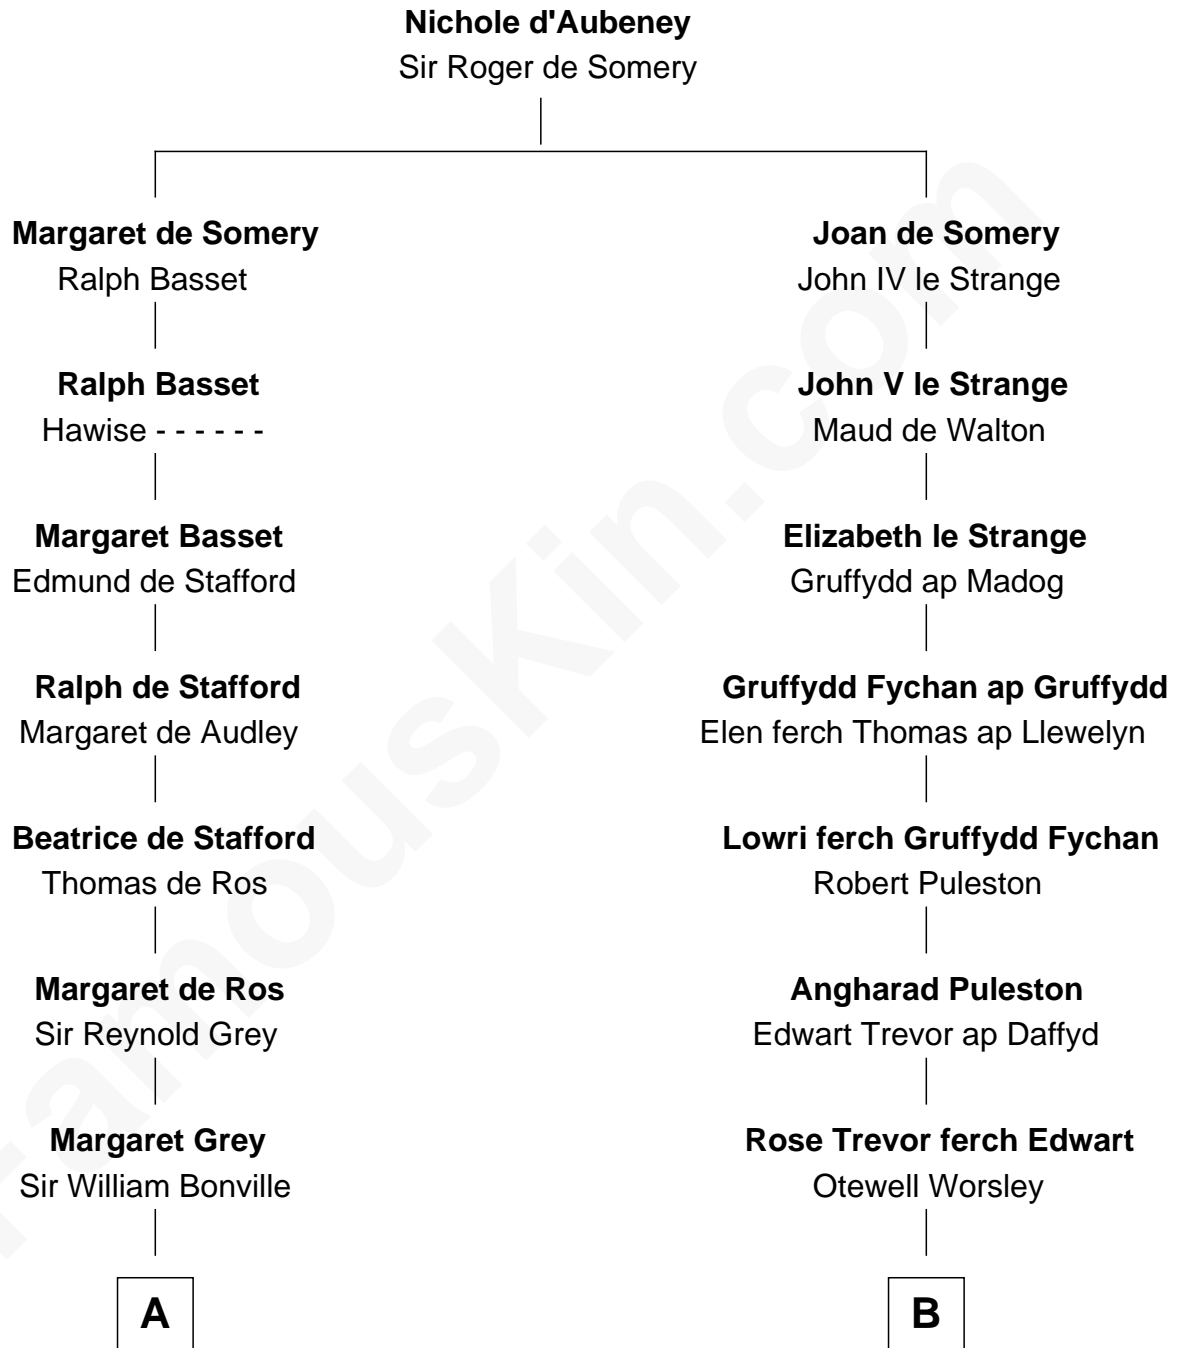

FamousKin.com Relationship Chart of

John Brown

American Abolitionist

18th cousin 3 times removed of

Elphalet Remington

Founder of Remington Arms Company

C

Mercy Ruggles
Jonathan Humphrey

Oliver Humphrey
Sarah Garrett

Ruth Humphrey
Gideon Mills

Ruth Mills
Owen Brown

John Brown
American Abolitionist

D

Elizabeth Kilbourn
Eliphalet Remington

Eliphalet Remington
Founder of Remington Arms Company