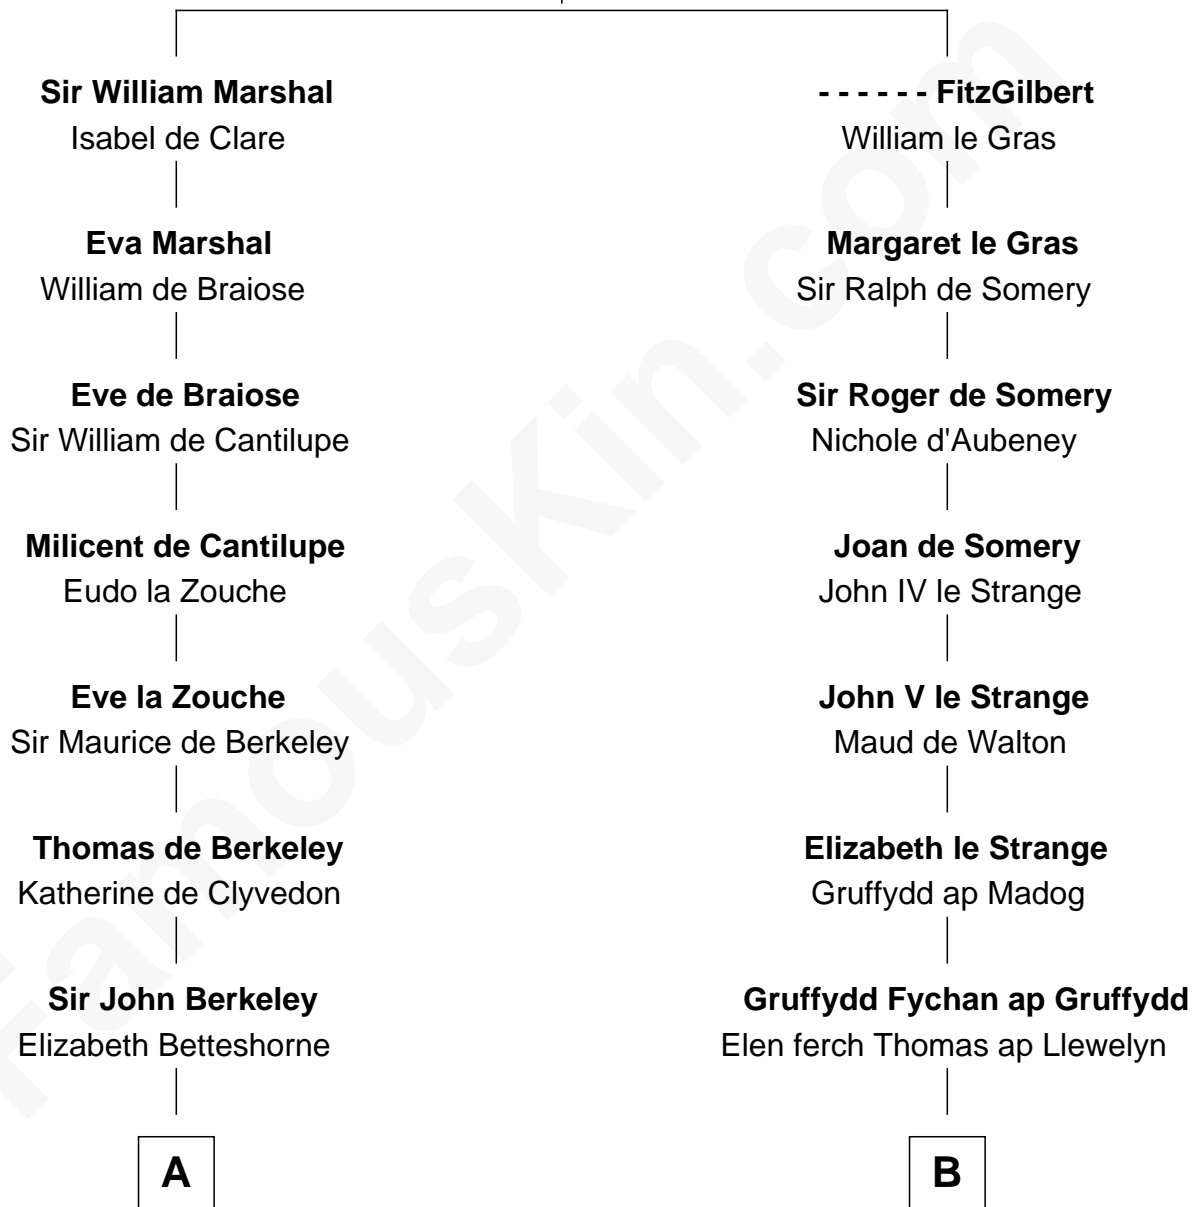

# FamousKin.com Relationship Chart of

**John Brown**

*American Abolitionist*

21st cousin of

**Elphalet Remington**

*Founder of Remington Arms Company*

**John FitzGilbert**  
Sybilla of Salisbury

**C**

**Mercy Ruggles**  
Jonathan Humphrey

**Oliver Humphrey**  
Sarah Garrett

**Ruth Humphrey**  
Gideon Mills

**Ruth Mills**  
Owen Brown

**John Brown**  
*American Abolitionist*

**D**

**Sarah Wolcott**  
Robert Welles