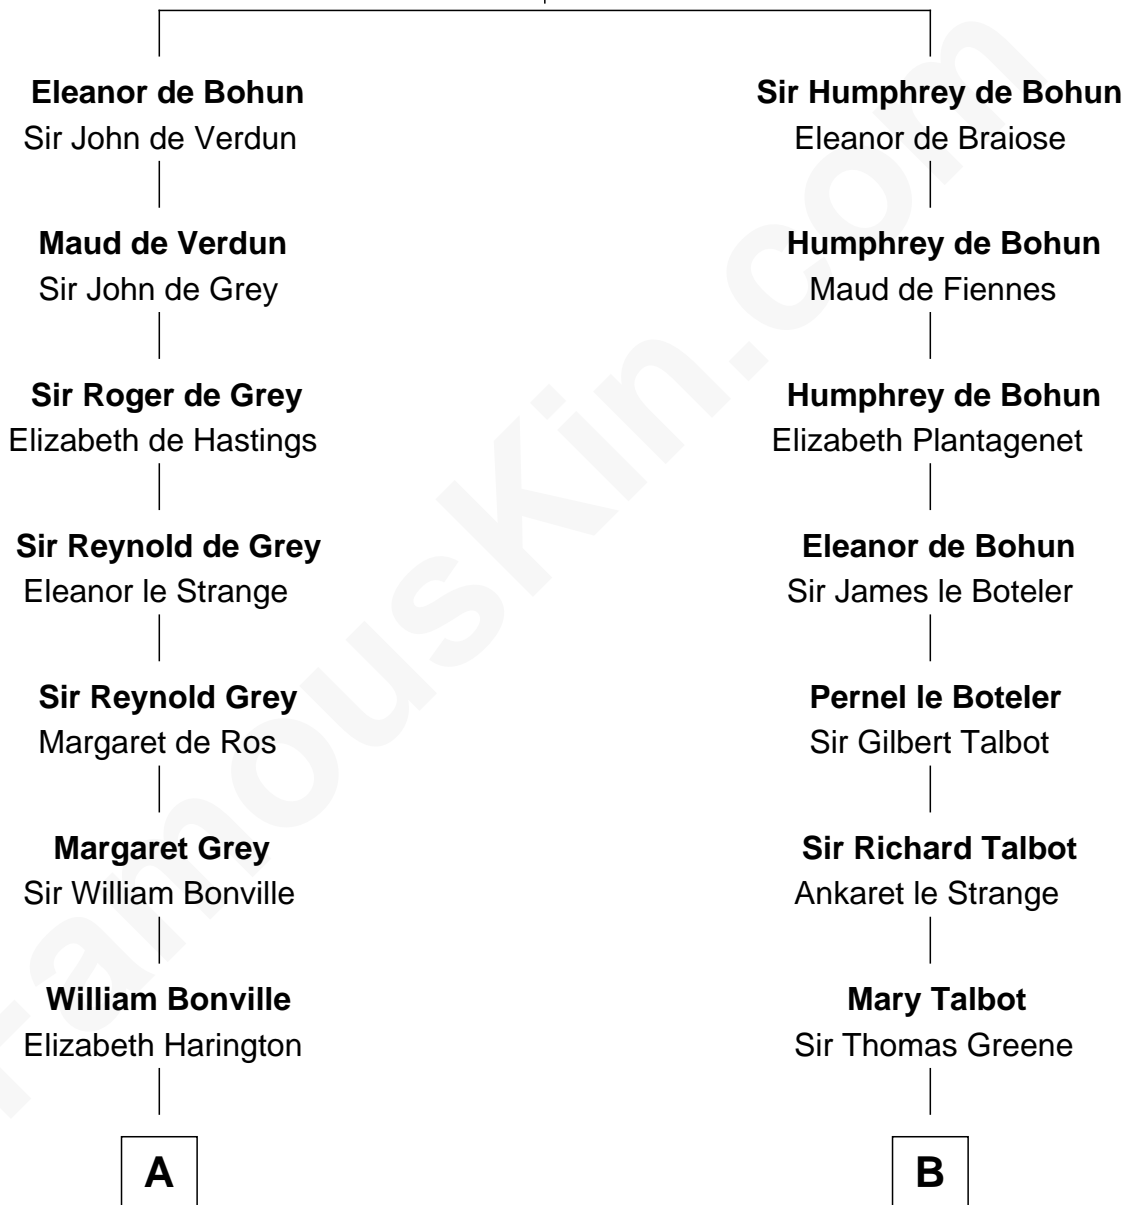

FamousKin.com

Relationship Chart of

John Brown

American Abolitionist

20th cousin 1 time removed of

Lucretia (Rudolph) Garfield

First Lady of President James Garfield

Sir Humphrey de Bohun

Maud of Eu

C

Oliver Humphrey

Sarah Garrett

Ruth Humphrey

Gideon Mills

Ruth Mills

Owen Brown

John Brown

American Abolitionist

D

Anne Sanford

Capt. John Mason

Peleg Sanford Mason

Mary Stanton

Elijah Mason