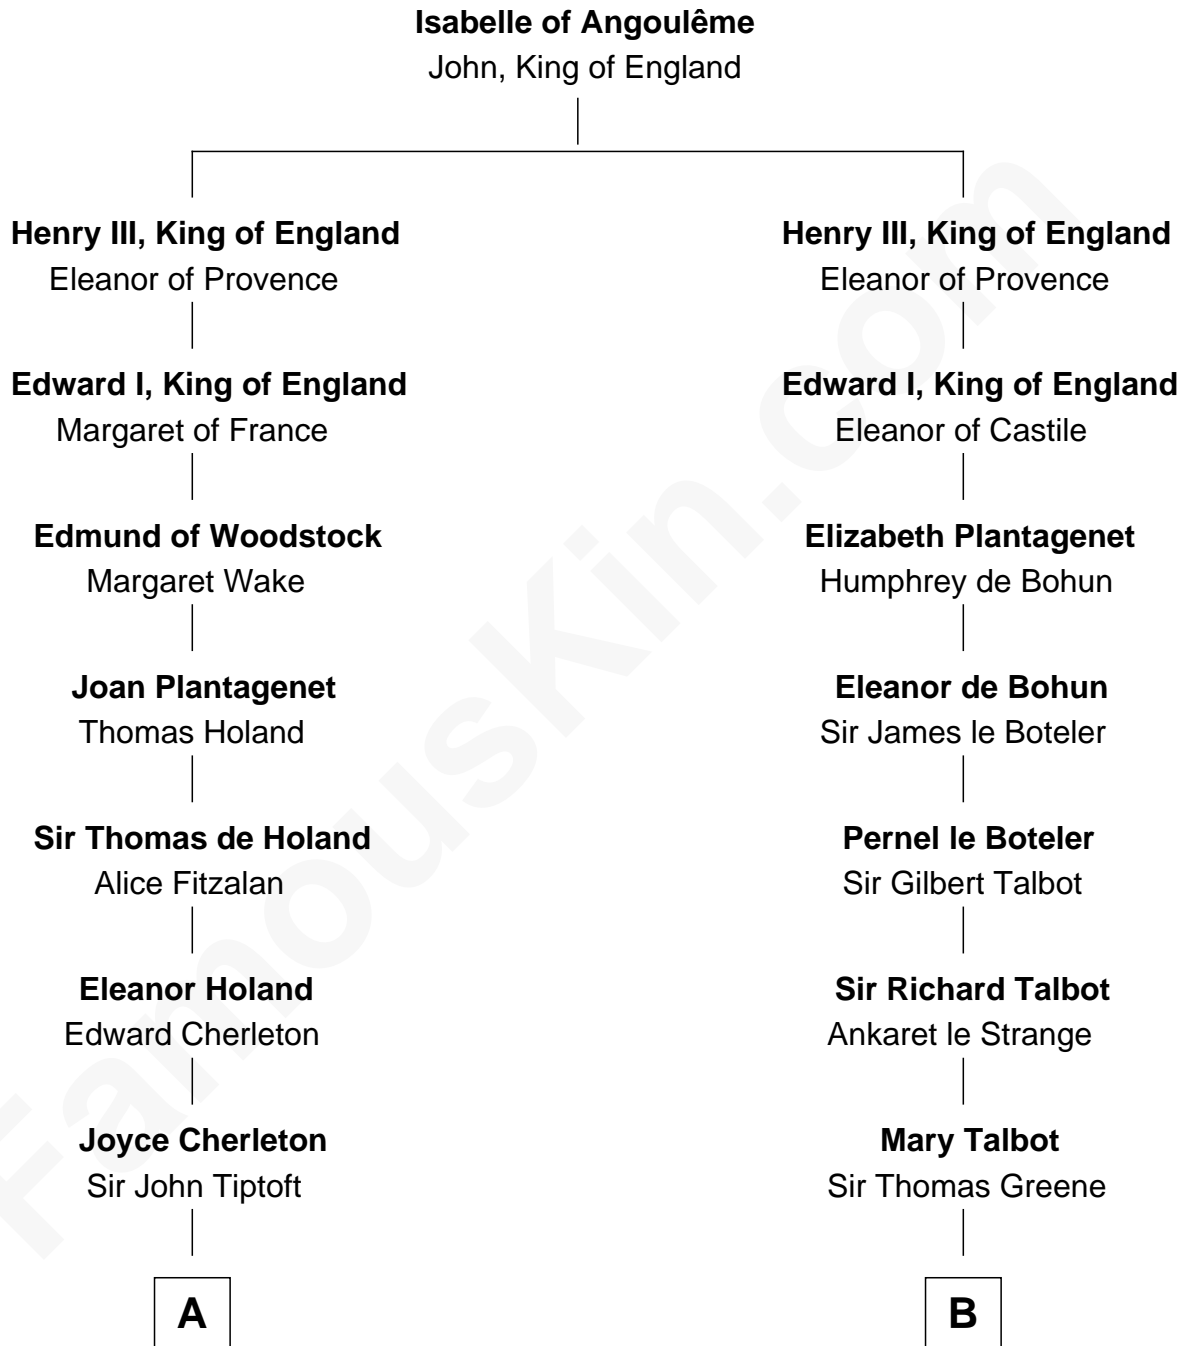

Lucretia (Rudolph) Garfield

First Lady of President James Garfield