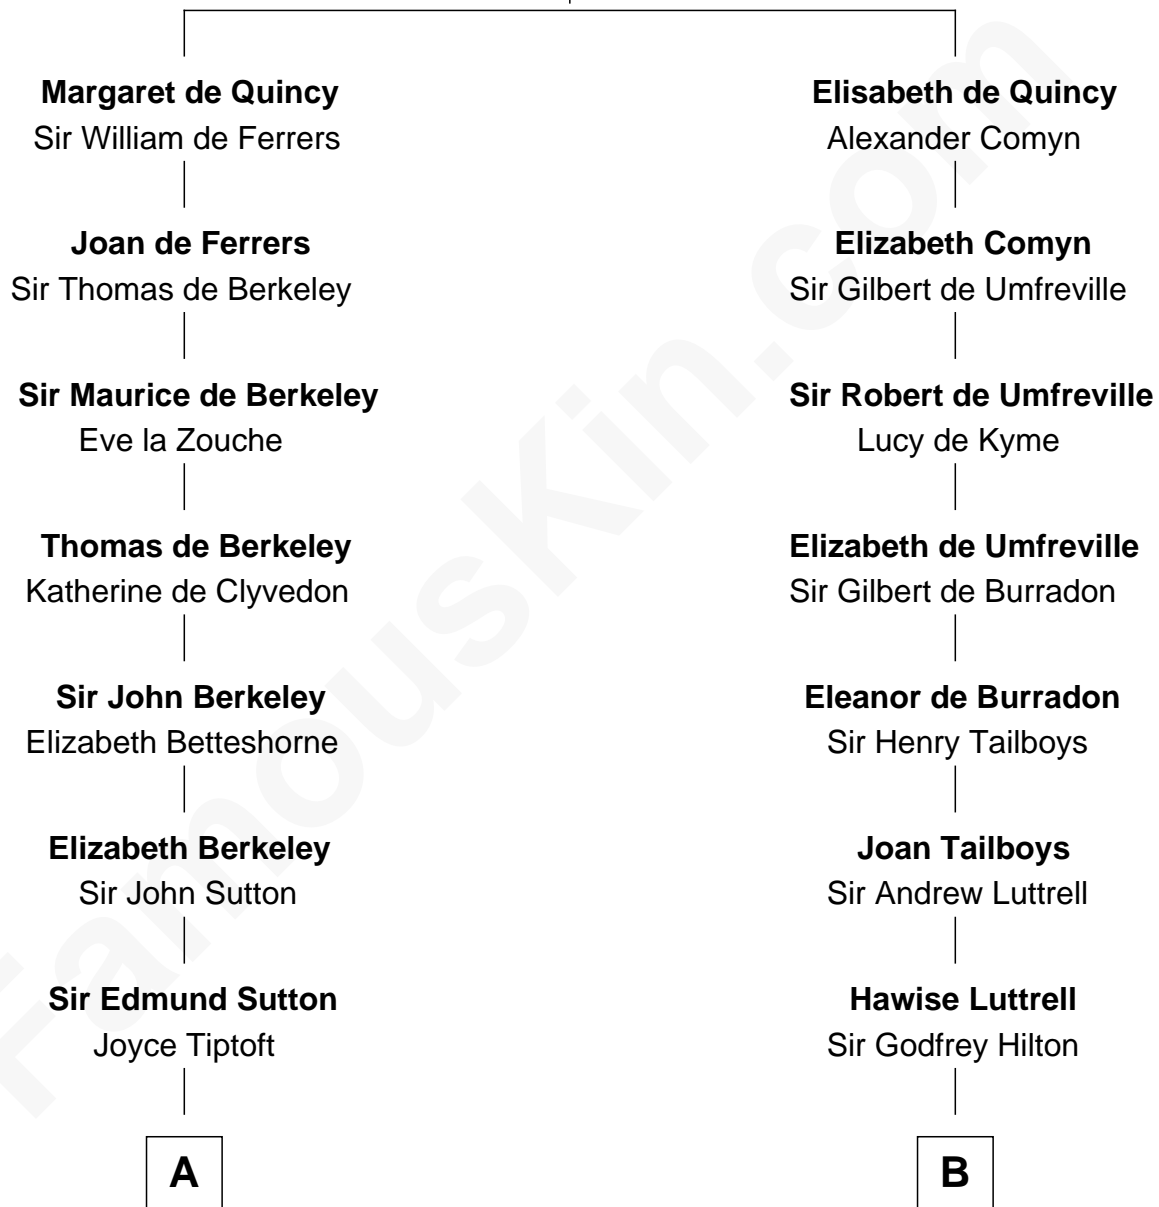

FamousKin.com

Relationship Chart of

John Brown

American Abolitionist

19th cousin 1 time removed of

Lucretia (Rudolph) Garfield

First Lady of President James Garfield

Sir Roger de Quincy
Helen of Galloway

C

Ruth Humphrey

Gideon Mills

Ruth Mills

Owen Brown

John Brown

American Abolitionist

D