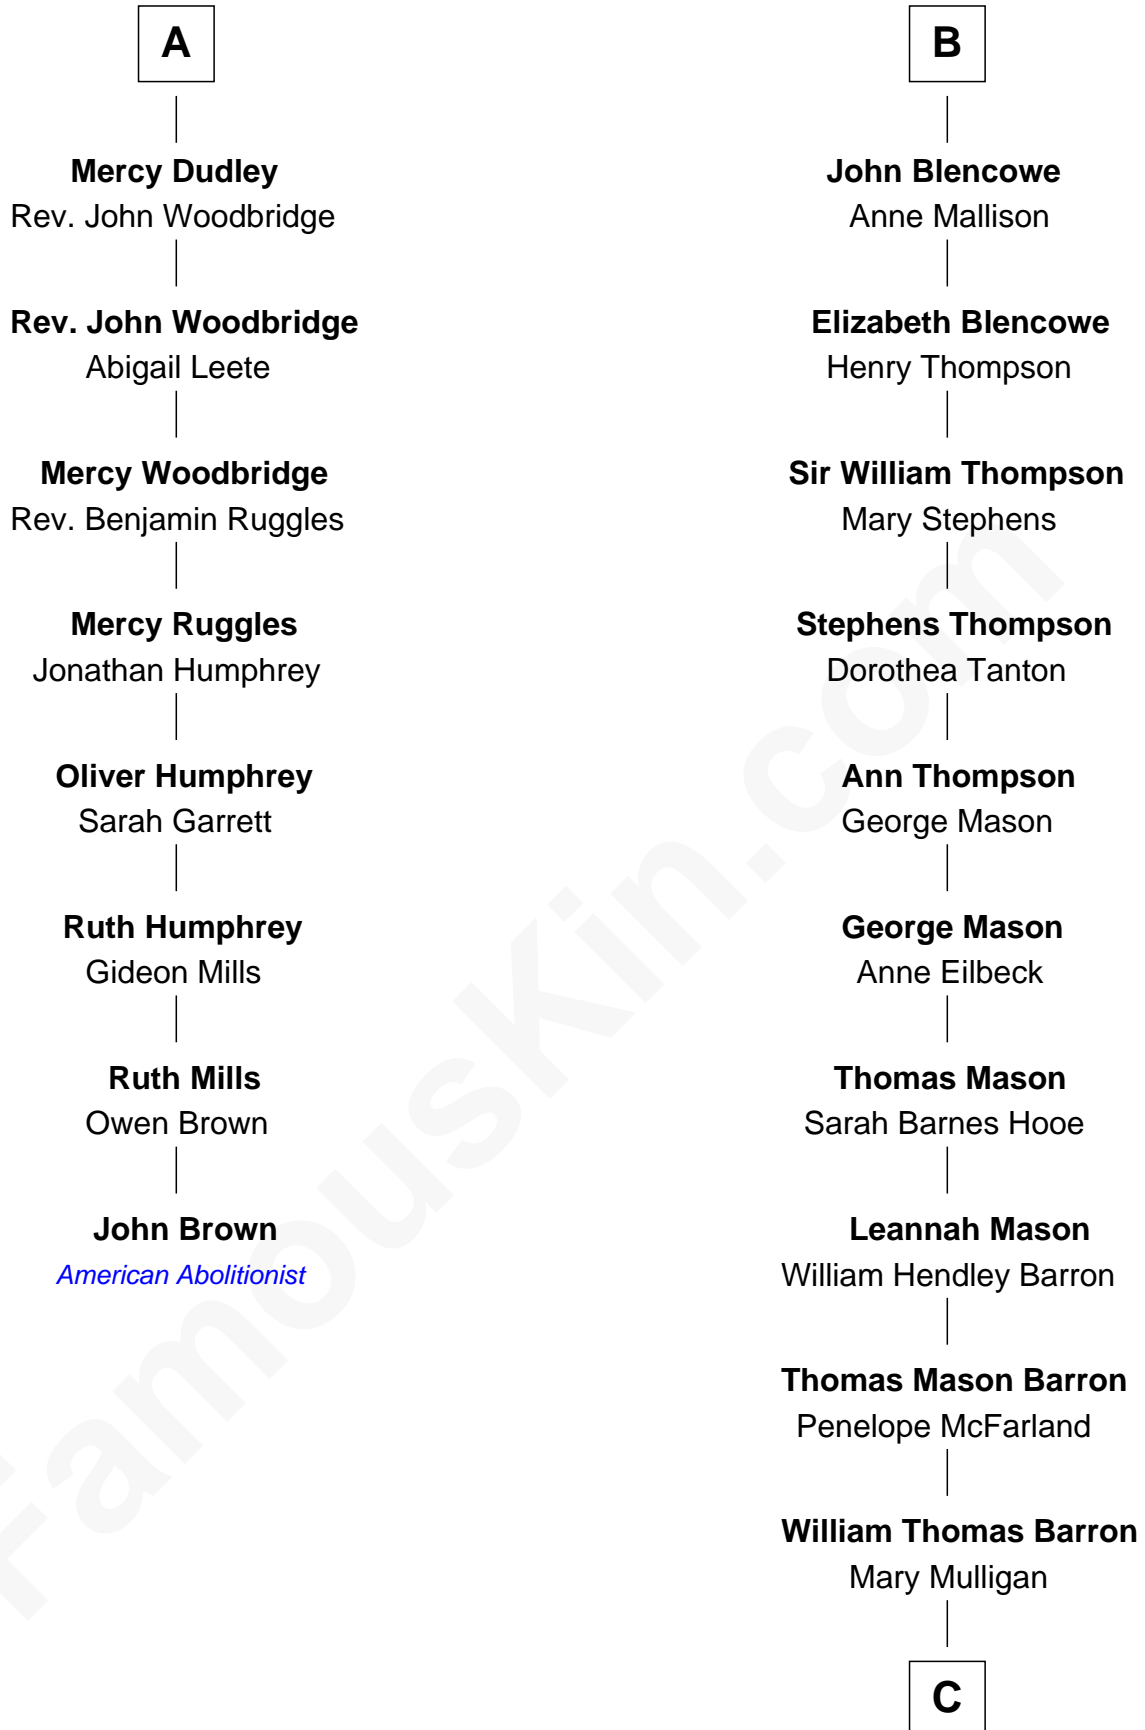

*with wife
Margaret de Stafford*

Katherine Neville
Sir Thomas Strangeways

Philippe Neville
Sir Thomas Dacre

Joan Strangeways
Sir William Willoughby

Joan Dacre
Thomas Clifford

Cecily Willoughby
Sir Edward Sutton

Matilda Clifford
Sir Edmund Sutton

Sir John Sutton
Cecily Grey

Thomas Dudley
Grace Threlkeld

Sir Henry Dudley
----- Ashton

Winifred Dudley
Anthony Blencowe

Probable

Roger Dudley
Susanna Thorne

Richard Blencowe
Apollonia Tolson

Gov. Thomas Dudley
Dorothy York

Sir Henry Blencowe
Grace Sandford

A

B

C

Mary Adelaide Barron
Conrad Nicholson Hilton

Barron Hilton
Marilyn June Hawley

Richard Howard Hilton
Kathleen Elizabeth Avanzino