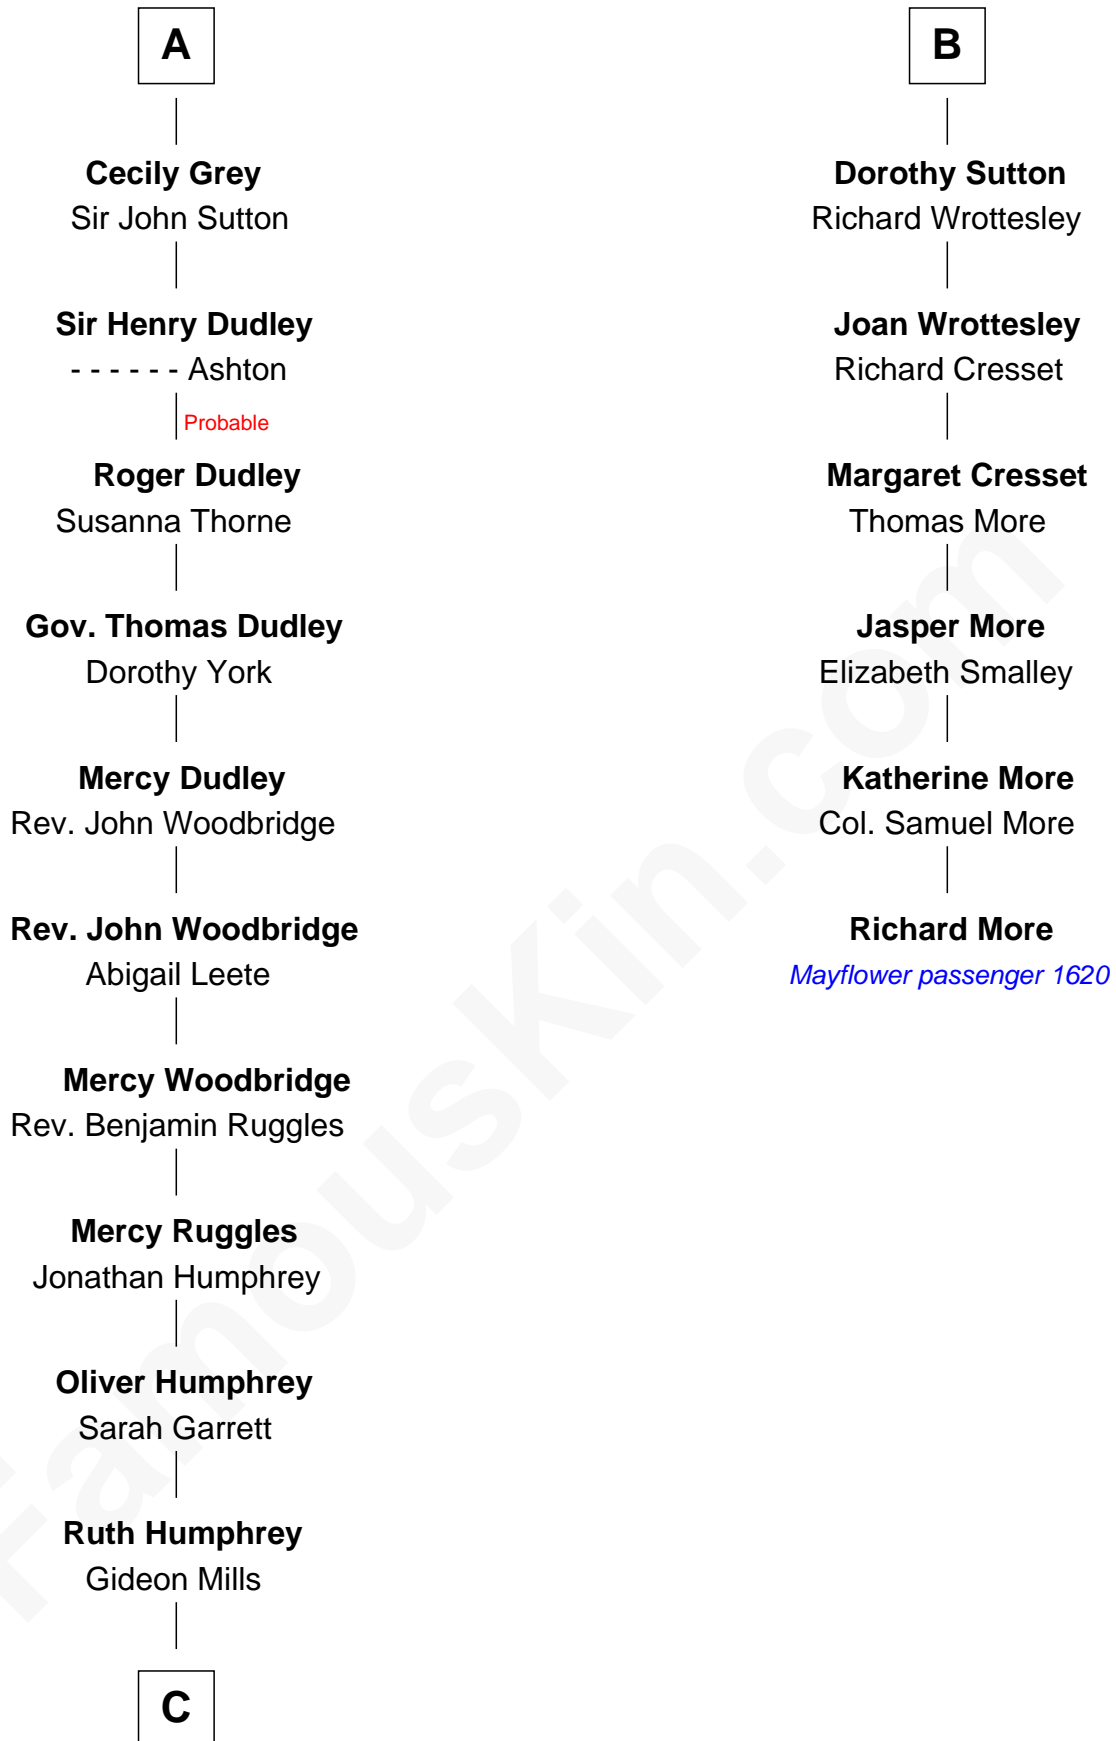

# FamousKin.com Relationship Chart of

**John Brown**

*American Abolitionist*

12th cousin 6 times removed of

**Richard More**

*(c1614 - c1696) Mayflower passenger 1620*

**MAYFLOWER**

**C**

|

**Ruth Mills**

Owen Brown

|

**John Brown**

*American Abolitionist*

FamousKin.com