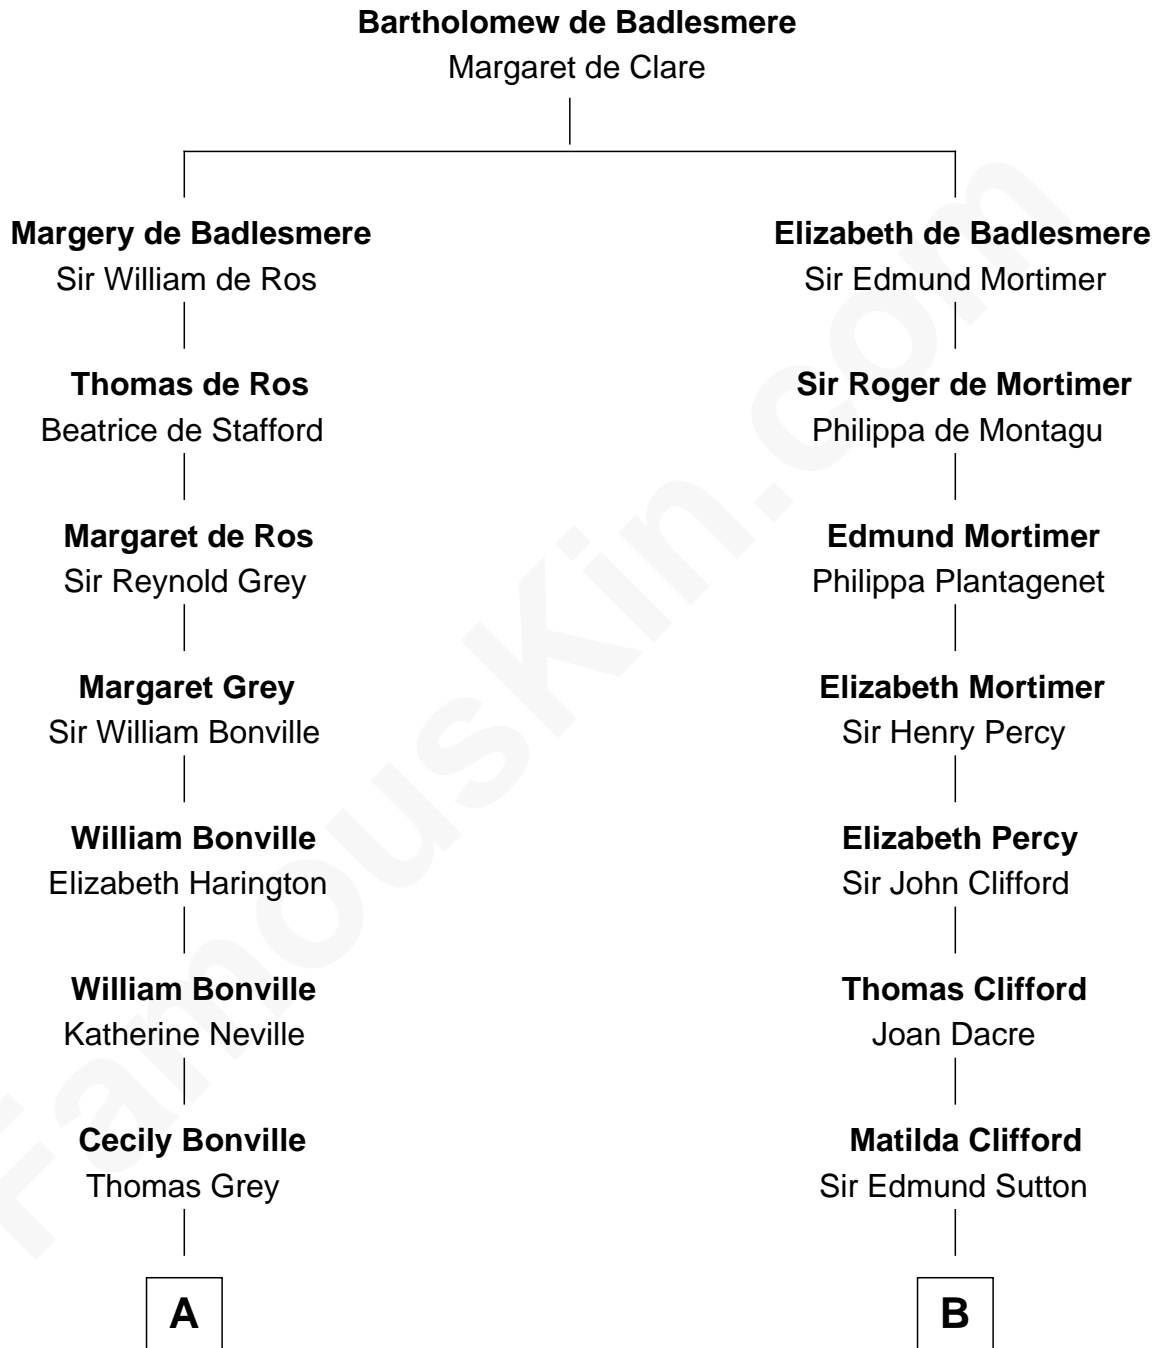

# FamousKin.com Relationship Chart of

**John Brown**

*American Abolitionist*

12th cousin 6 times removed of

**Richard More**

*(c1614 - c1696) Mayflower passenger 1620*

**MAYFLOWER**

**C**

|

**Ruth Mills**

Owen Brown

|

**John Brown**

*American Abolitionist*

FamousKin.com