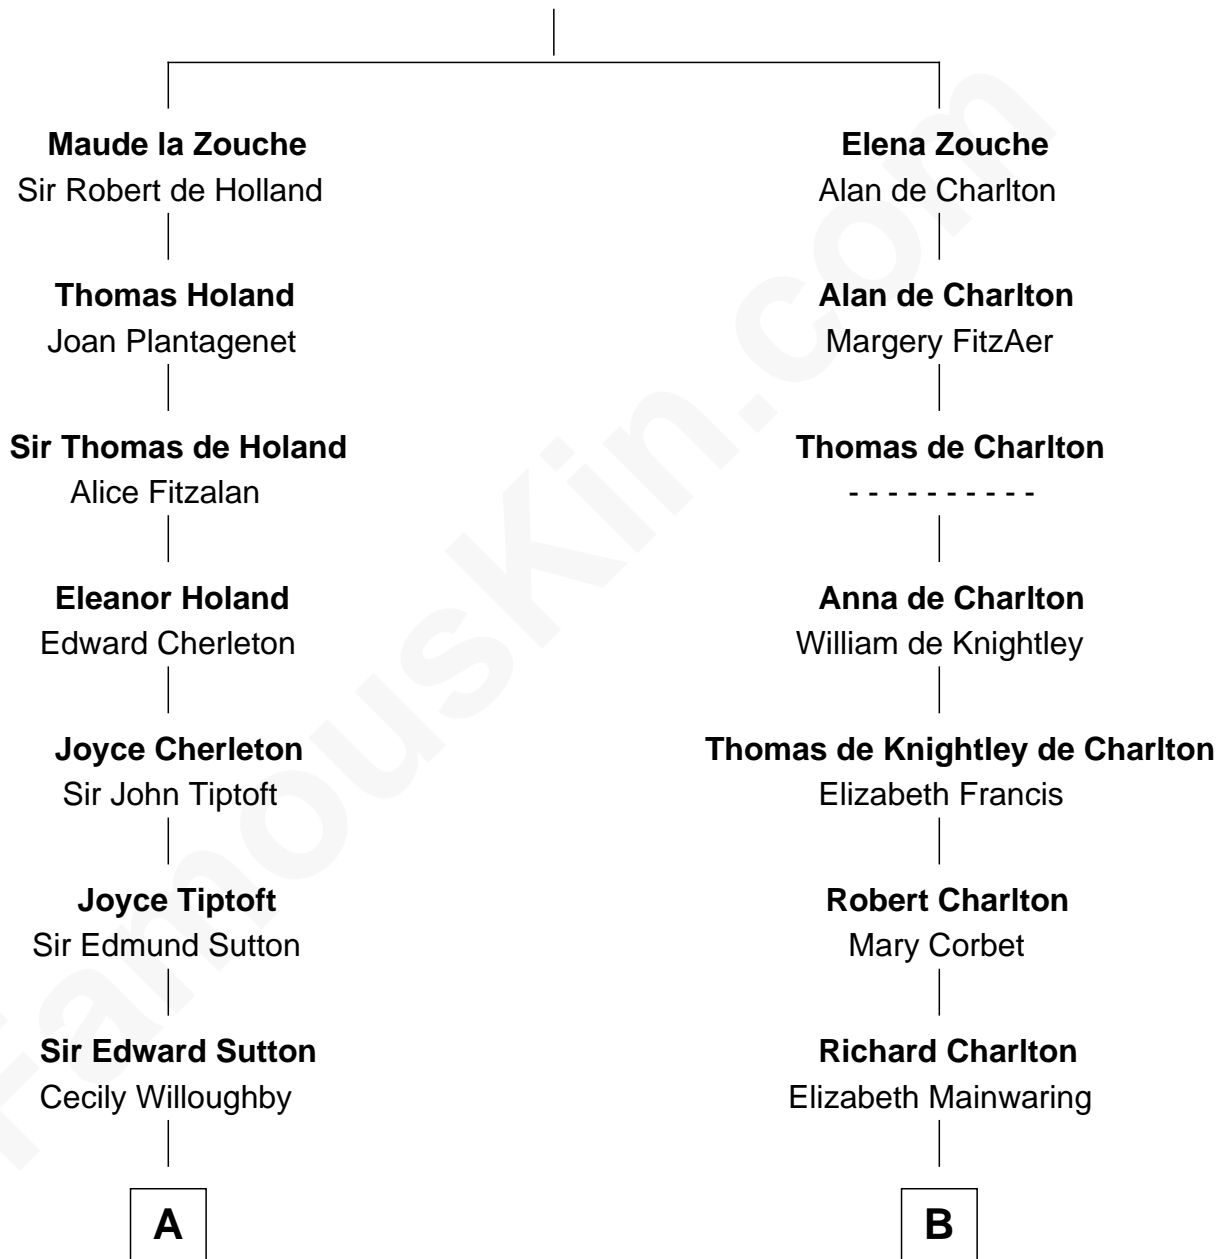

FamousKin.com Relationship Chart of

John Brown

American Abolitionist

18th cousin 2 times removed of

Calvin Coolidge

30th U.S. President

Sir Alan la Zouche

Eleanor de Segrave

C

Ruth Mills
Owen Brown

John Brown
American Abolitionist

D

Mary Davis
John Dunlap Moor

Hiram Dunlap Moor
Abigail Pinney Franklin

Victoria Josephine Moor
Col. John Calvin Coolidge

Calvin Coolidge
30th U.S. President