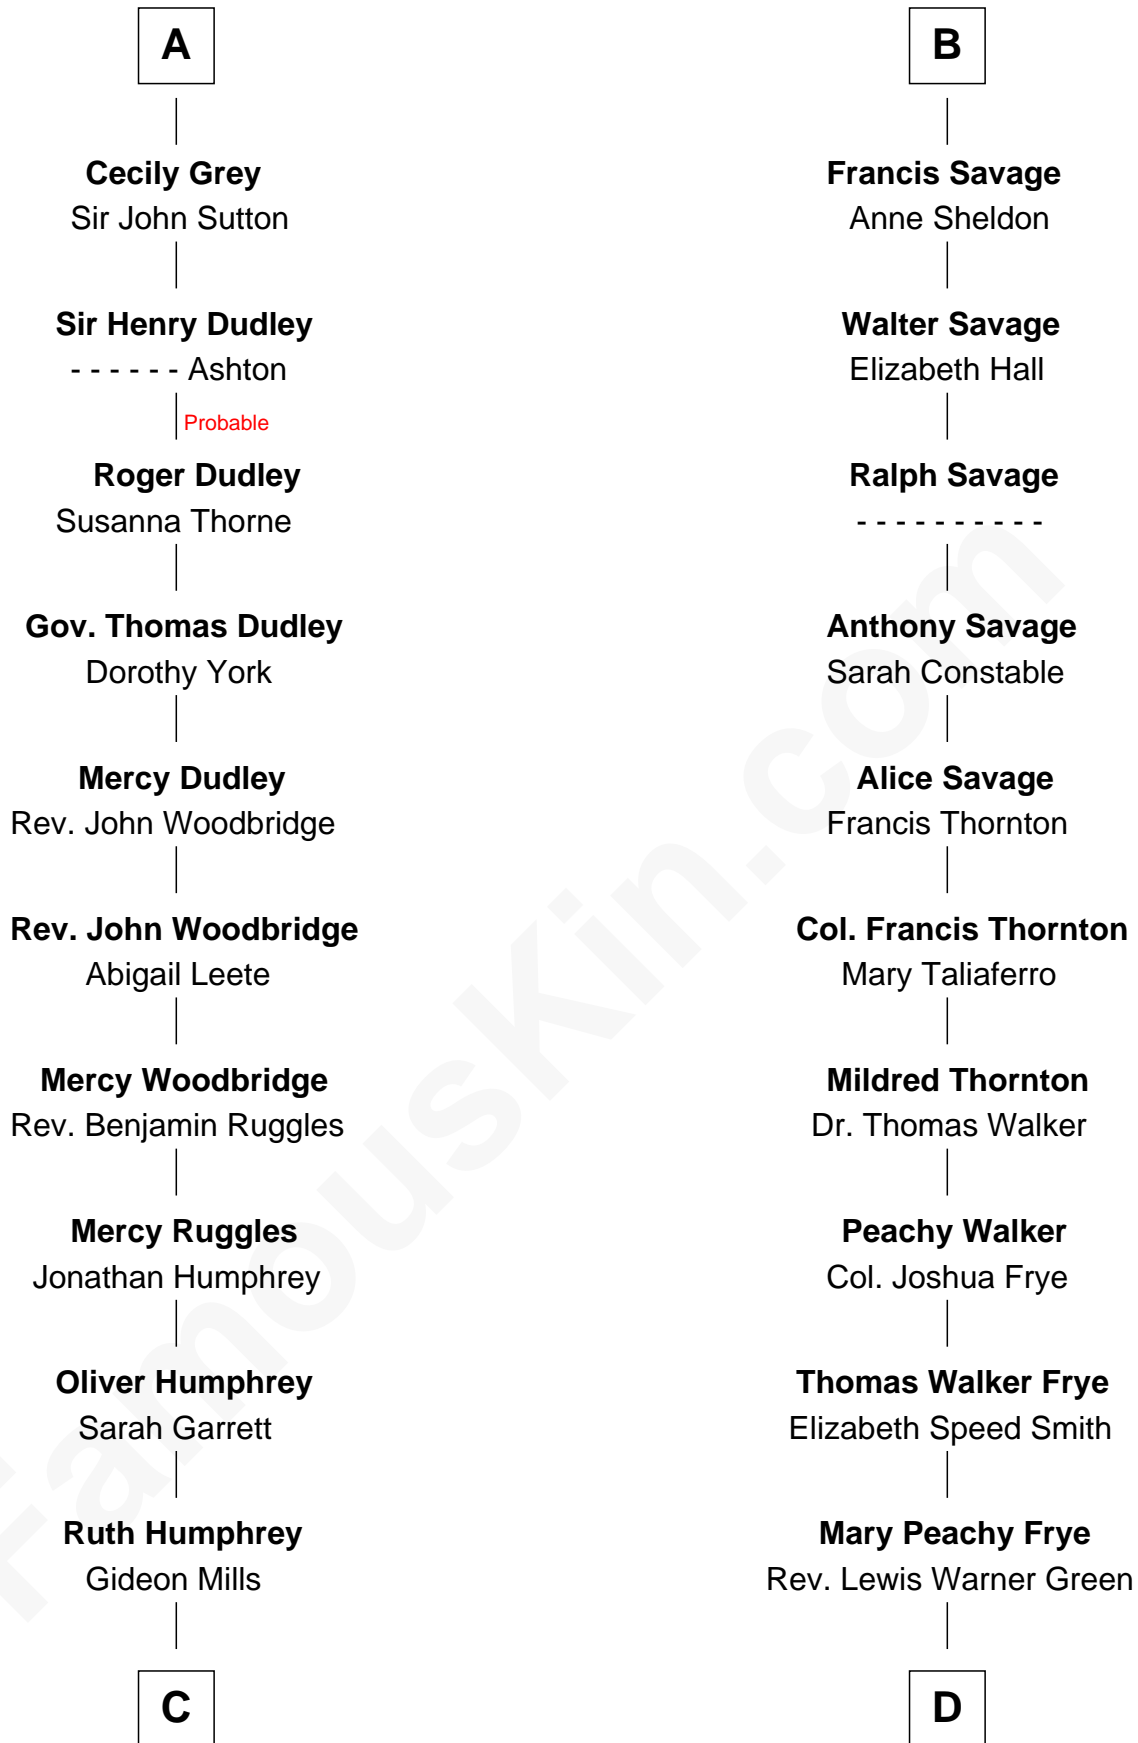

# FamousKin.com Relationship Chart of

**John Brown**

*American Abolitionist*

18th cousin 1 time removed of

**Adlai Stevenson II**

*31st Governor of Illinois*

**Bartholomew de Badlesmere**

Margaret de Clare

Sir William de Bohun

**Elizabeth de Bohun**

Sir Richard Fitzalan

**Elizabeth Fitzalan**

Sir Robert Goushill

**Joan Goushill**

Sir Thomas Stanley

**Katherine Stanley**

Sir John Savage

**Sir Christopher Savage**

Anne Stanley

**Sir Christopher Savage**

Anne Lygon

**B**

**C**

**Ruth Mills**  
Owen Brown

**John Brown**  
*American Abolitionist*

**D**

**Letitia Green**  
Adlai Ewing Stevenson

**Lewis Green Stevenson**  
Helen Louise Davis

**Adlai Stevenson II**  
*31st Governor of Illinois*

FamousKin.com