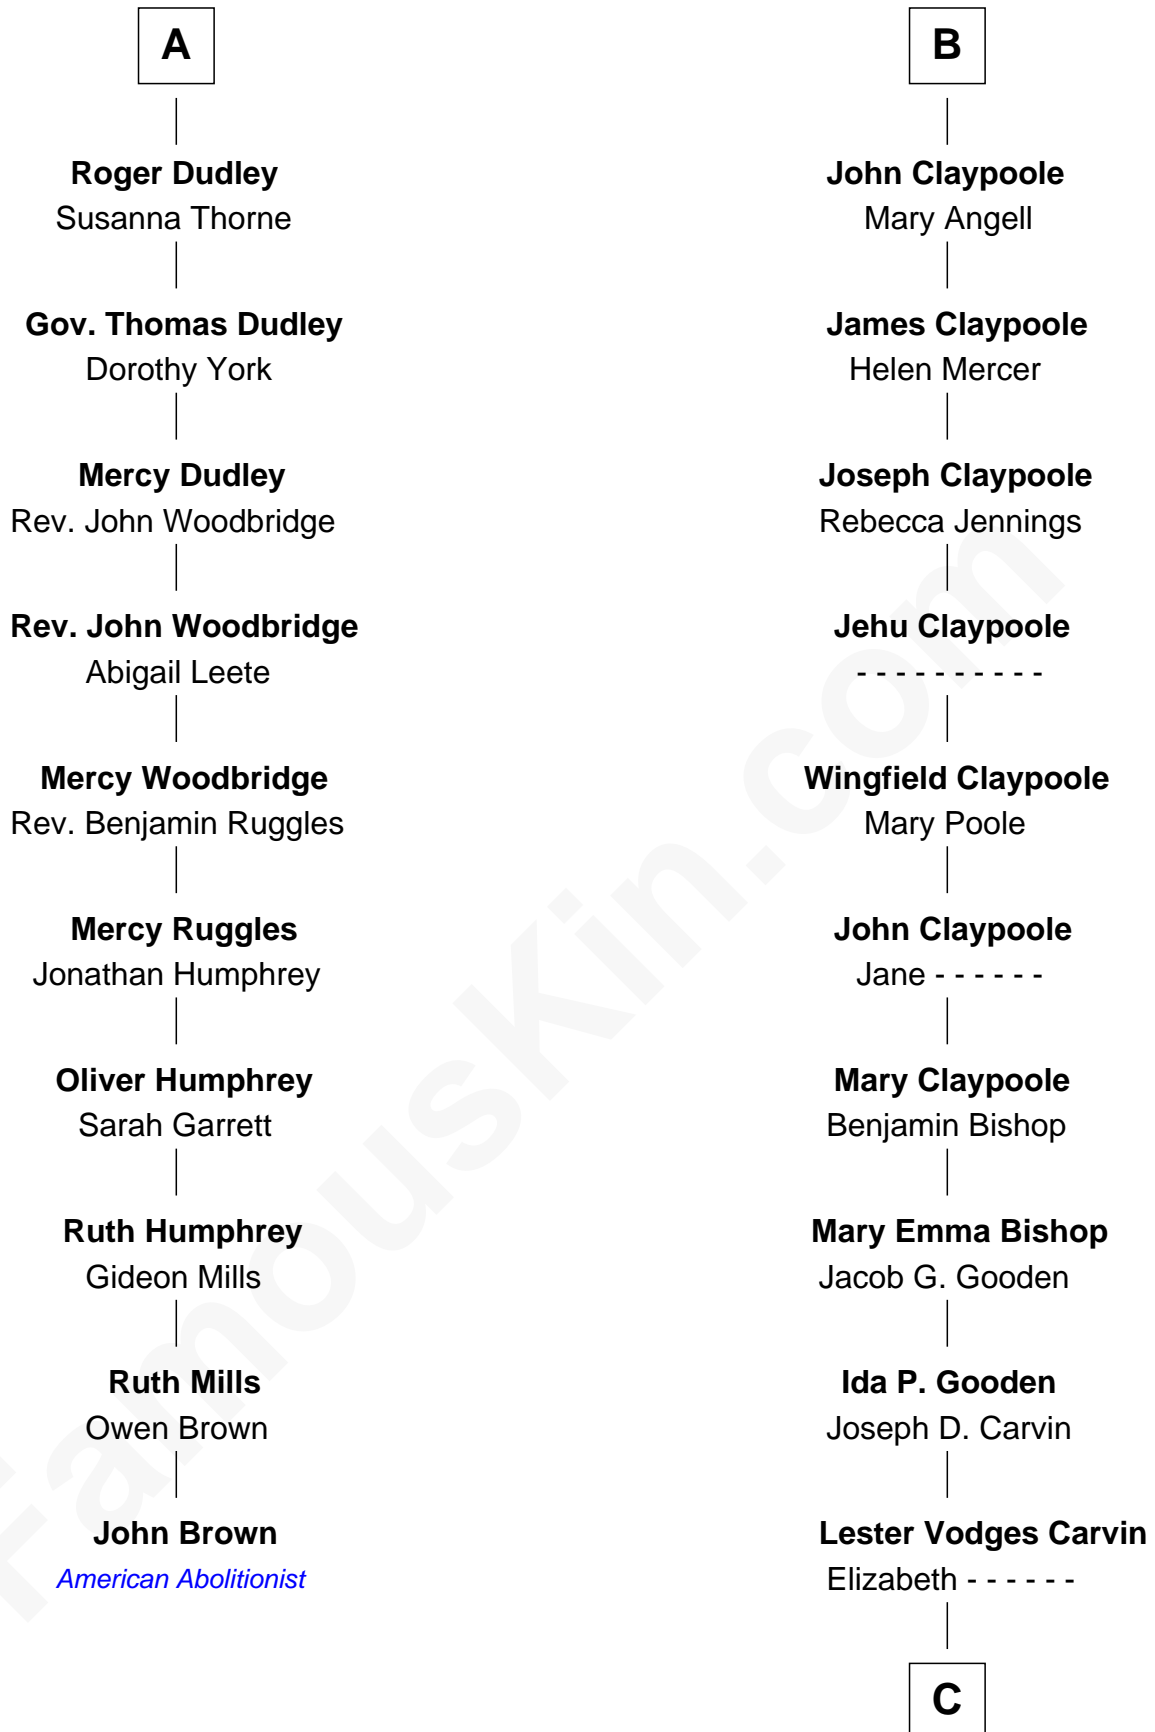

FamousKin.com Relationship Chart of

John Brown

American Abolitionist

16th cousin 2 times removed of

Valerie Bertinelli

Television Actress

Richard Fitzalan
Eleanor Plantagenet

Alice Fitzalan
Sir Thomas de Holand

Eleanor Holand
Edward Cherleton

Joyce Cherleton
Sir John Tiptoft

Joyce Tiptoft
Sir Edmund Sutton

Sir Edward Sutton
Cecily Willoughby

Sir John Sutton
Cecily Grey

Sir Henry Dudley
----- Ashton

Probable

A

Sir Richard Fitzalan
Elizabeth de Bohun

Elizabeth Fitzalan
Sir Robert Goushill

Elizabeth Goushill
Sir Robert Wingfield

Sir Henry Wingfield
Elizabeth Rookes

Robert Wingfield
Margery Quarles

Robert Wingfield
Elizabeth Cecil

Dorothy Wingfield
Adam Claypoole

B

C

Nancy L. Carvin
Andrew Francis Bertinelli

Valerie Bertinelli
Television Actress

FamousKin.com