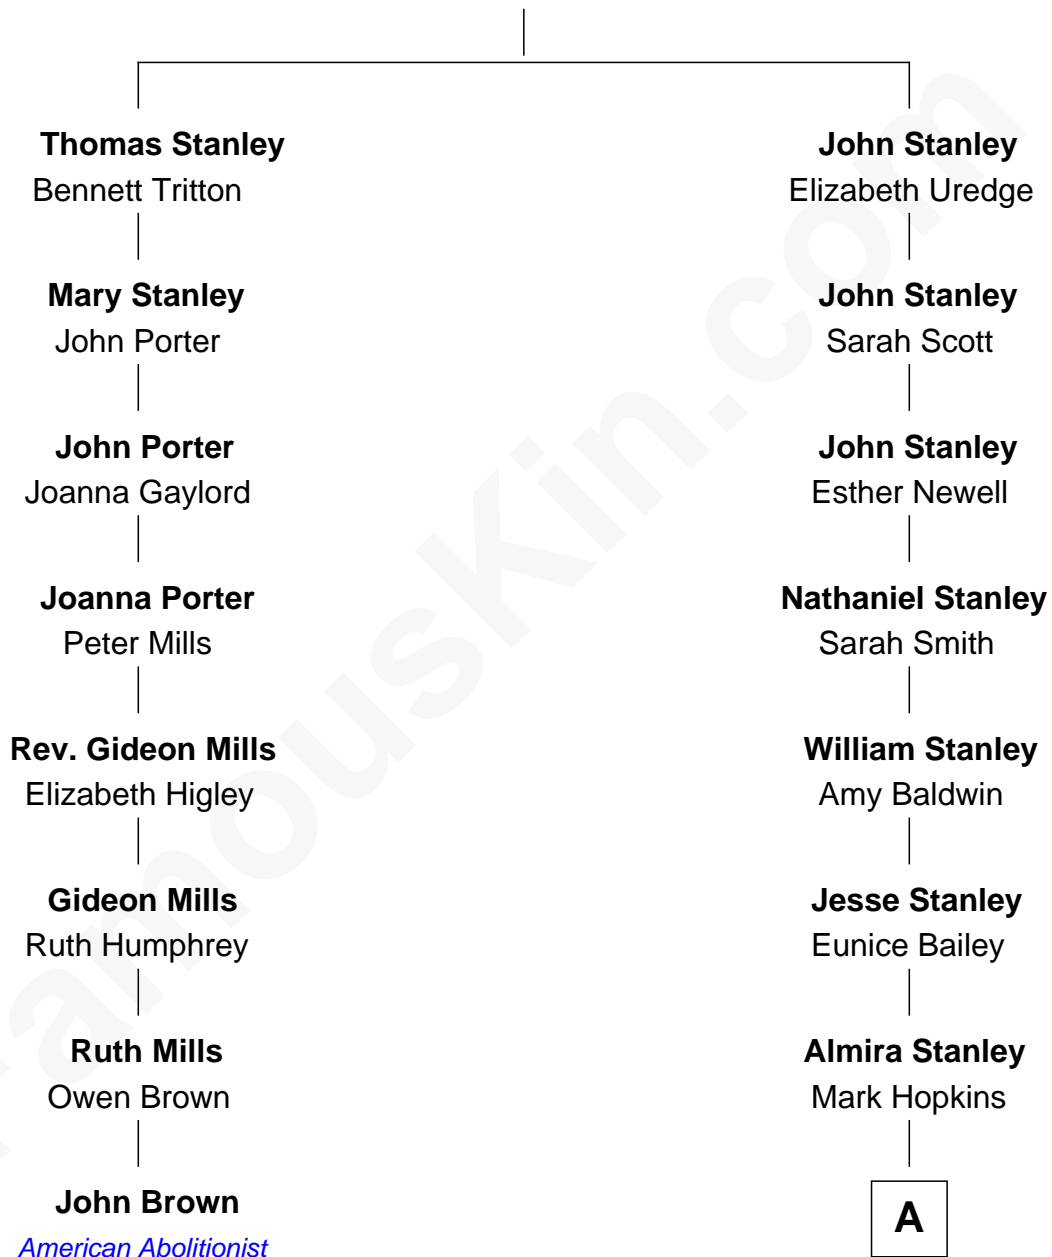

FamousKin.com Relationship Chart of

John Brown

American Abolitionist

7th cousin 6 times removed of

Ben Affleck

Movie Actor

Robert Stanley

A

Jane Hopkins

Myron Strong

Myron Hopkins Strong

Maria Bates Hoyt

Mary Hoyt Strong

William R. Affleck

Myron Hopkins Strong Affleck

Frances L. Perkins