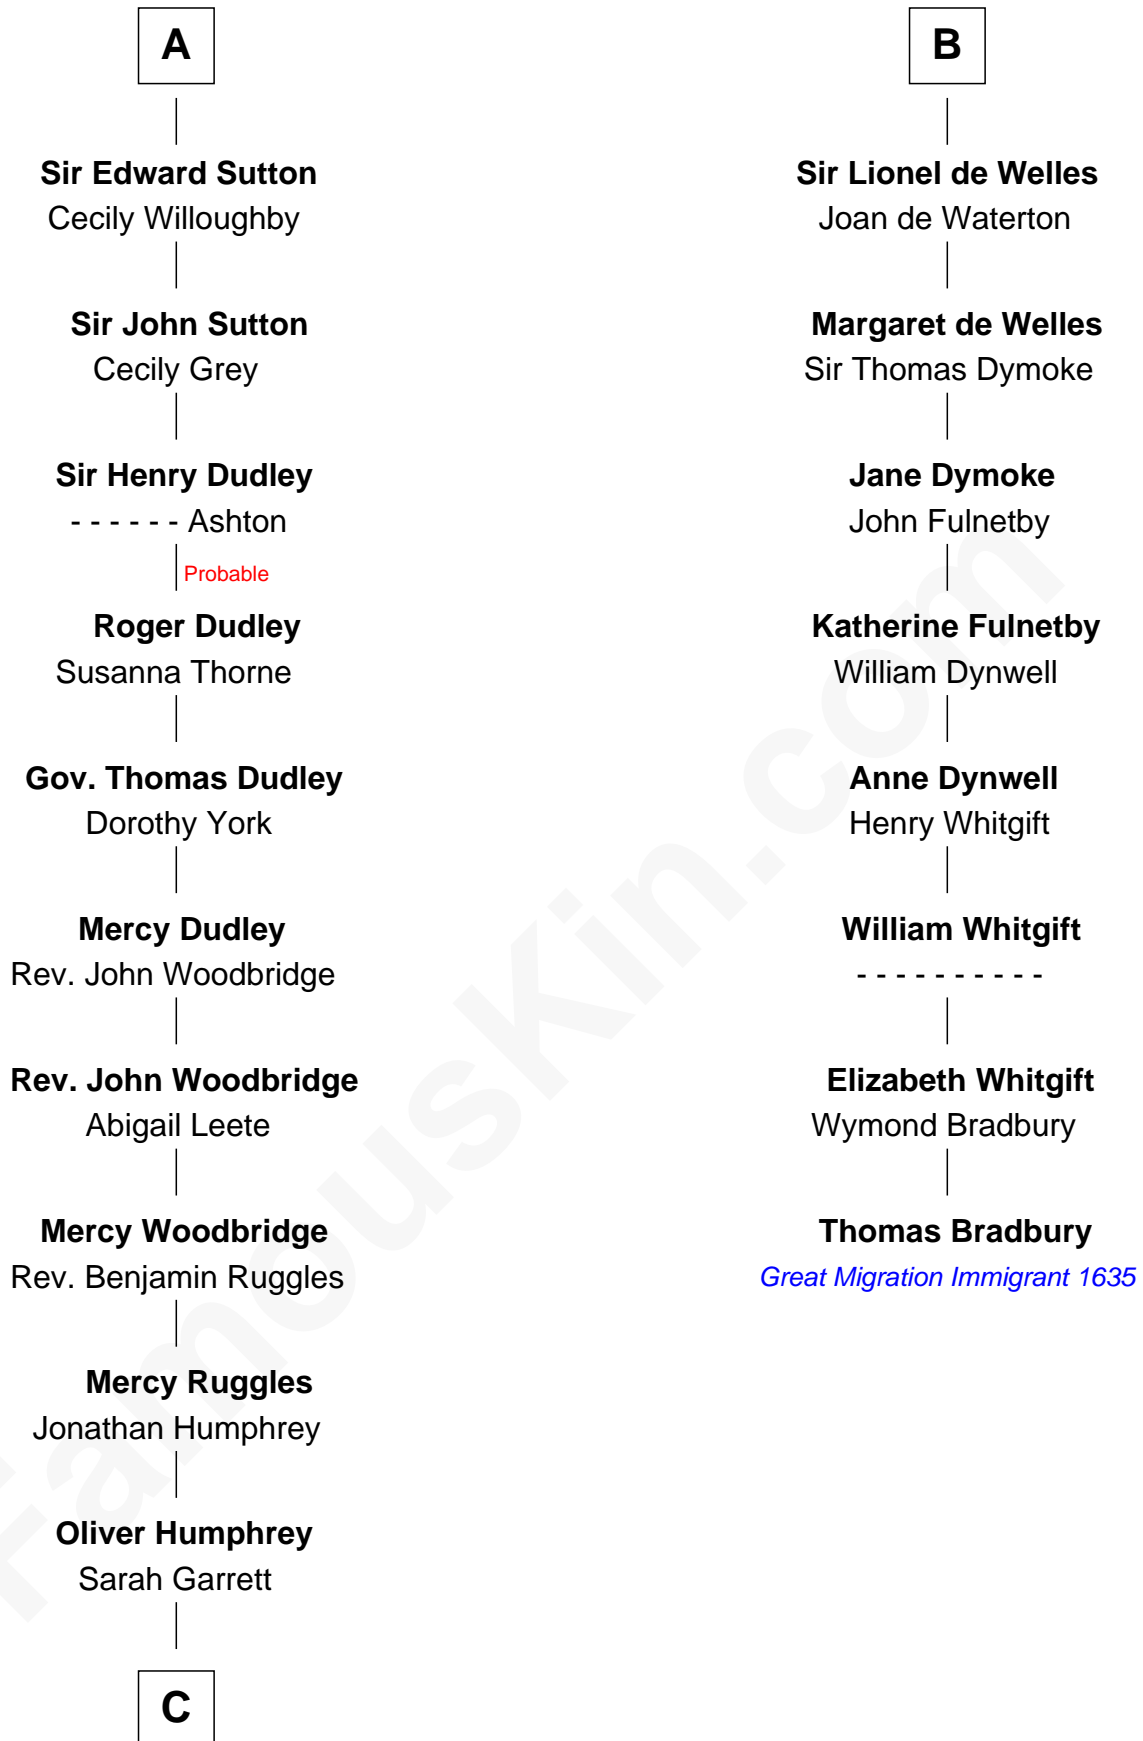

FamousKin.com Relationship Chart of

John Brown

American Abolitionist

14th cousin 5 times removed of

Thomas Bradbury

(c1610/11 - 1694/5) Great Migration Immigrant 1635

Sir Richard FitzRoy

Rose de Dover

C

—
Ruth Humphrey

Gideon Mills

—
Ruth Mills

Owen Brown

—
John Brown

American Abolitionist

FamousKin.com