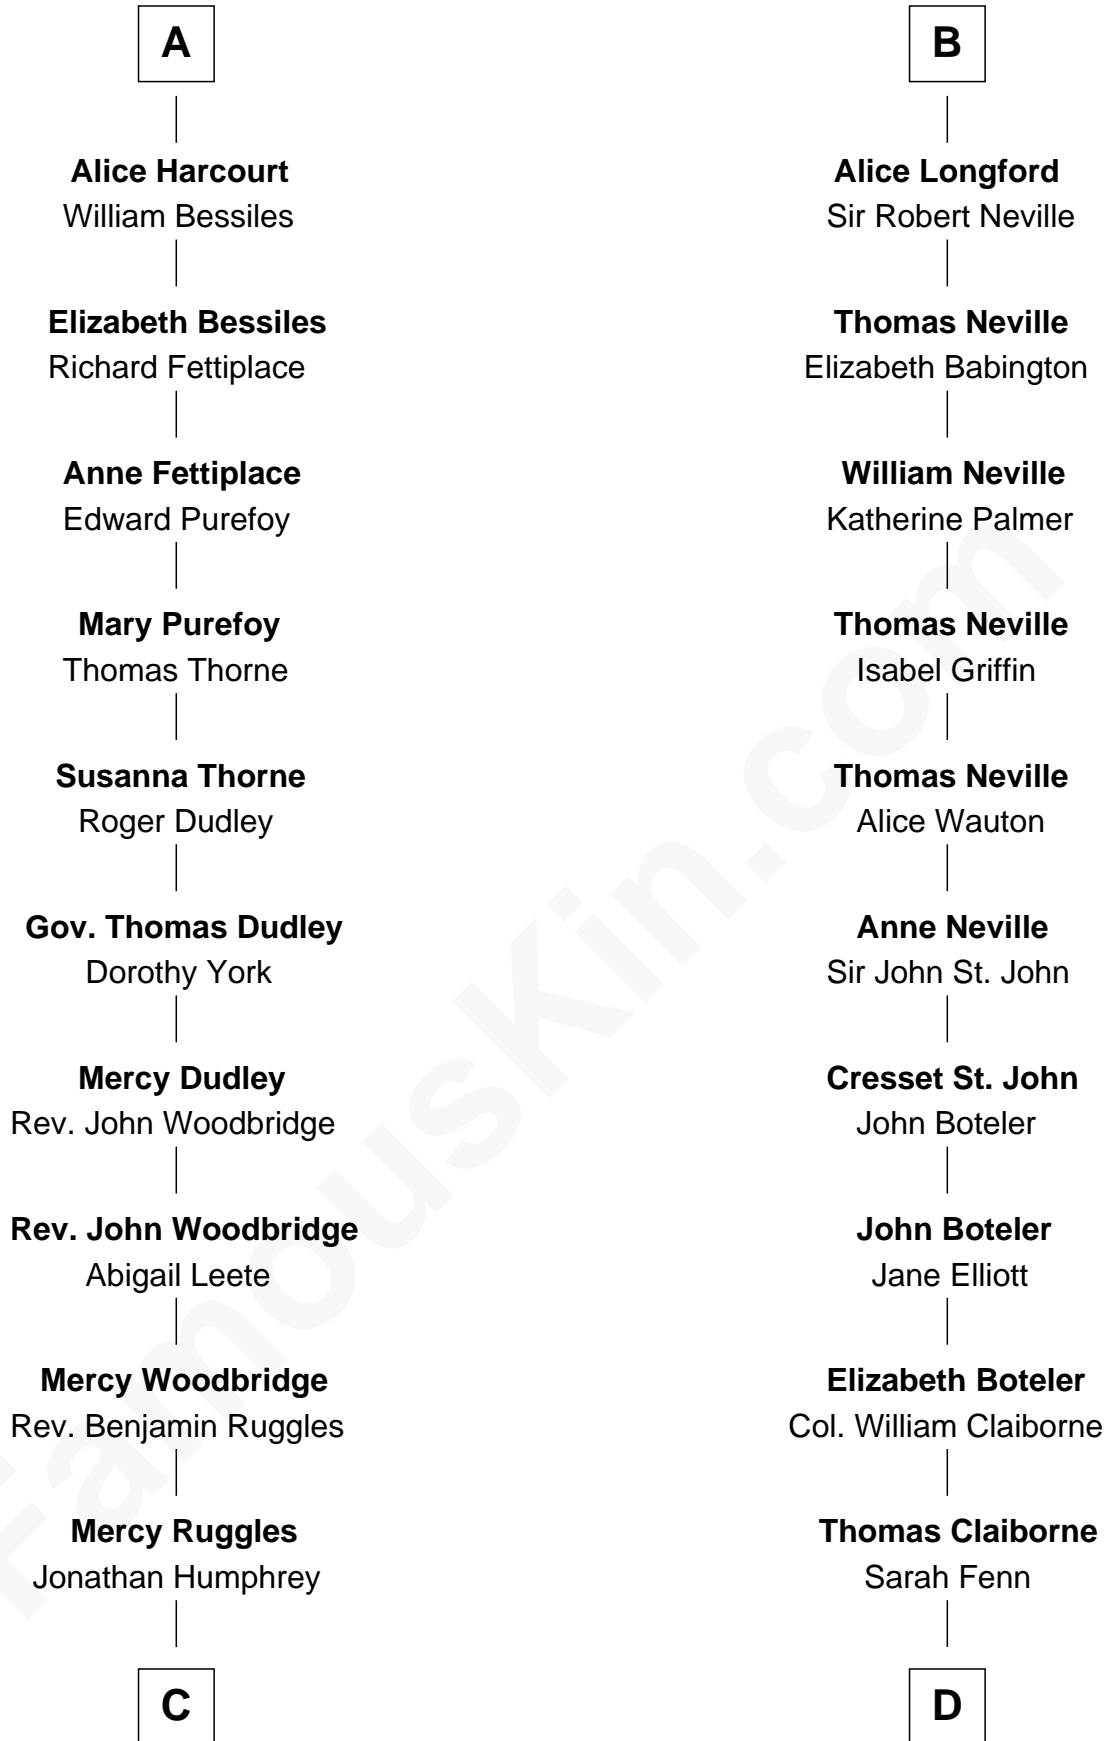

# FamousKin.com Relationship Chart of

**John Brown**

*American Abolitionist*

20th cousin of

**William C. C. Claiborne**

*1st Governor of Louisiana*

**Robert Fitzwalter**

Rohese - - - - -

**C**

**Oliver Humphrey**

Sarah Garrett

**Ruth Humphrey**

Gideon Mills

**Ruth Mills**

Owen Brown

**John Brown**

*American Abolitionist*

**D**

**Thomas Claiborne**

Ann Fox

**Nathaniel Claiborne**

Jane Cole

**William Claiborne**

Mary Leigh