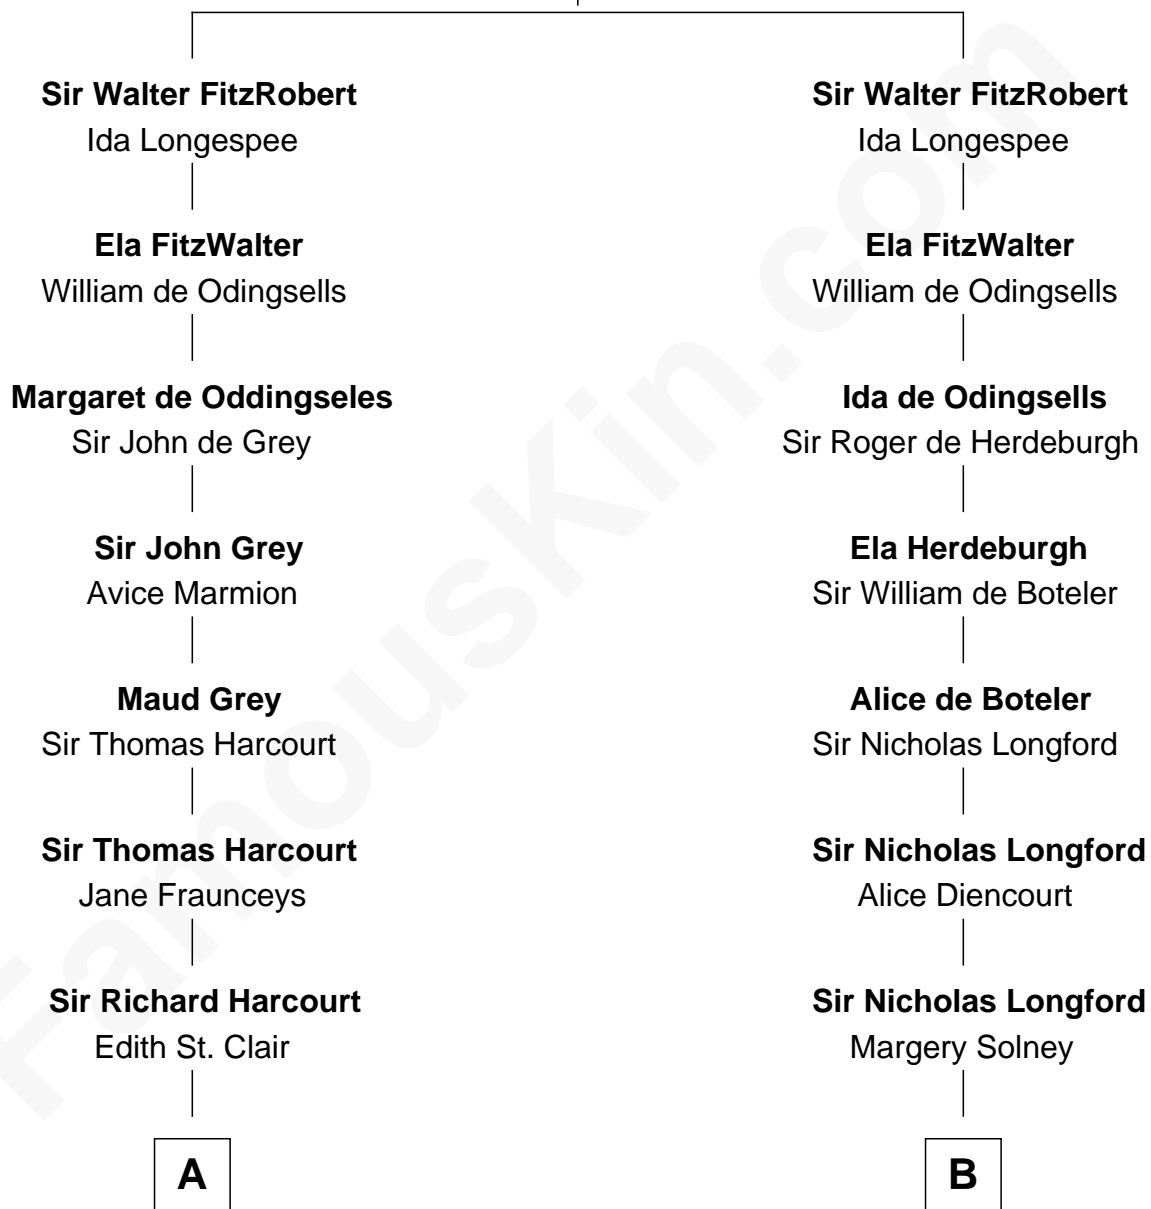

# FamousKin.com Relationship Chart of

**John Brown**

*American Abolitionist*

20th cousin of

**William C. C. Claiborne**

*1st Governor of Louisiana*

**Robert Fitzwalter**

Rohese - - - - -

**C**

**Oliver Humphrey**

Sarah Garrett

**Ruth Humphrey**

Gideon Mills

**Ruth Mills**

Owen Brown

**John Brown**

*American Abolitionist*

**D**

**Thomas Claiborne**

Ann Fox

**Nathaniel Claiborne**

Jane Cole

**William Claiborne**

Mary Leigh