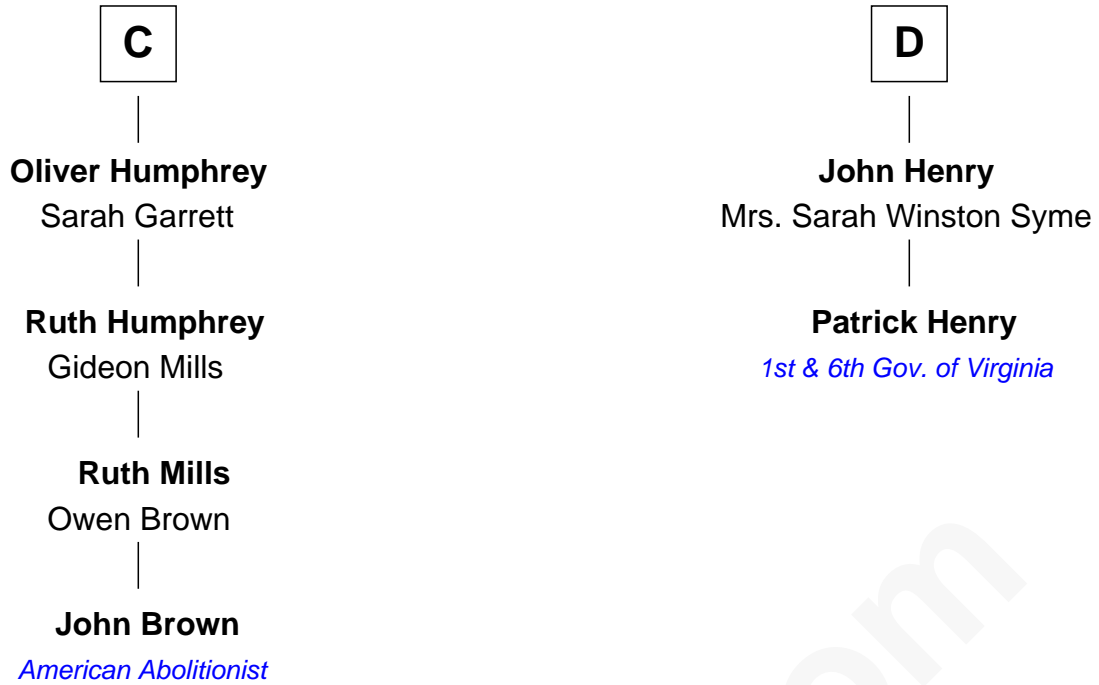

FamousKin.com Relationship Chart of

John Brown

American Abolitionist

18th cousin 2 times removed of

Patrick Henry

1st and 6th Governor of Virginia

Hugh de Kevelioc
Bertrade de Montfort

Agnes of Chester
Sir William de Ferrers

Sir William de Ferrers
Margaret de Quincy

Joan de Ferrers
Sir Thomas de Berkeley

Sir Maurice de Berkeley
Eve la Zouche

Thomas de Berkeley
Katherine de Clyvedon

Sir John Berkeley
Elizabeth Betteshorne

Elizabeth Berkeley
Sir John Sutton

A

Maud of Chester
David of Huntingdon

Isabella of Huntingdon
Robert de Bruce

Robert de Bruce
Isabella de Clare

Sir Robert de Brus
Marjorie of Carrick

Robert I, King of Scotland
Isabella of Mar

Marjorie Bruce
Walter Stewart

Robert II, King of Scotland
Euphemia of Ross

B

FamousKin.com