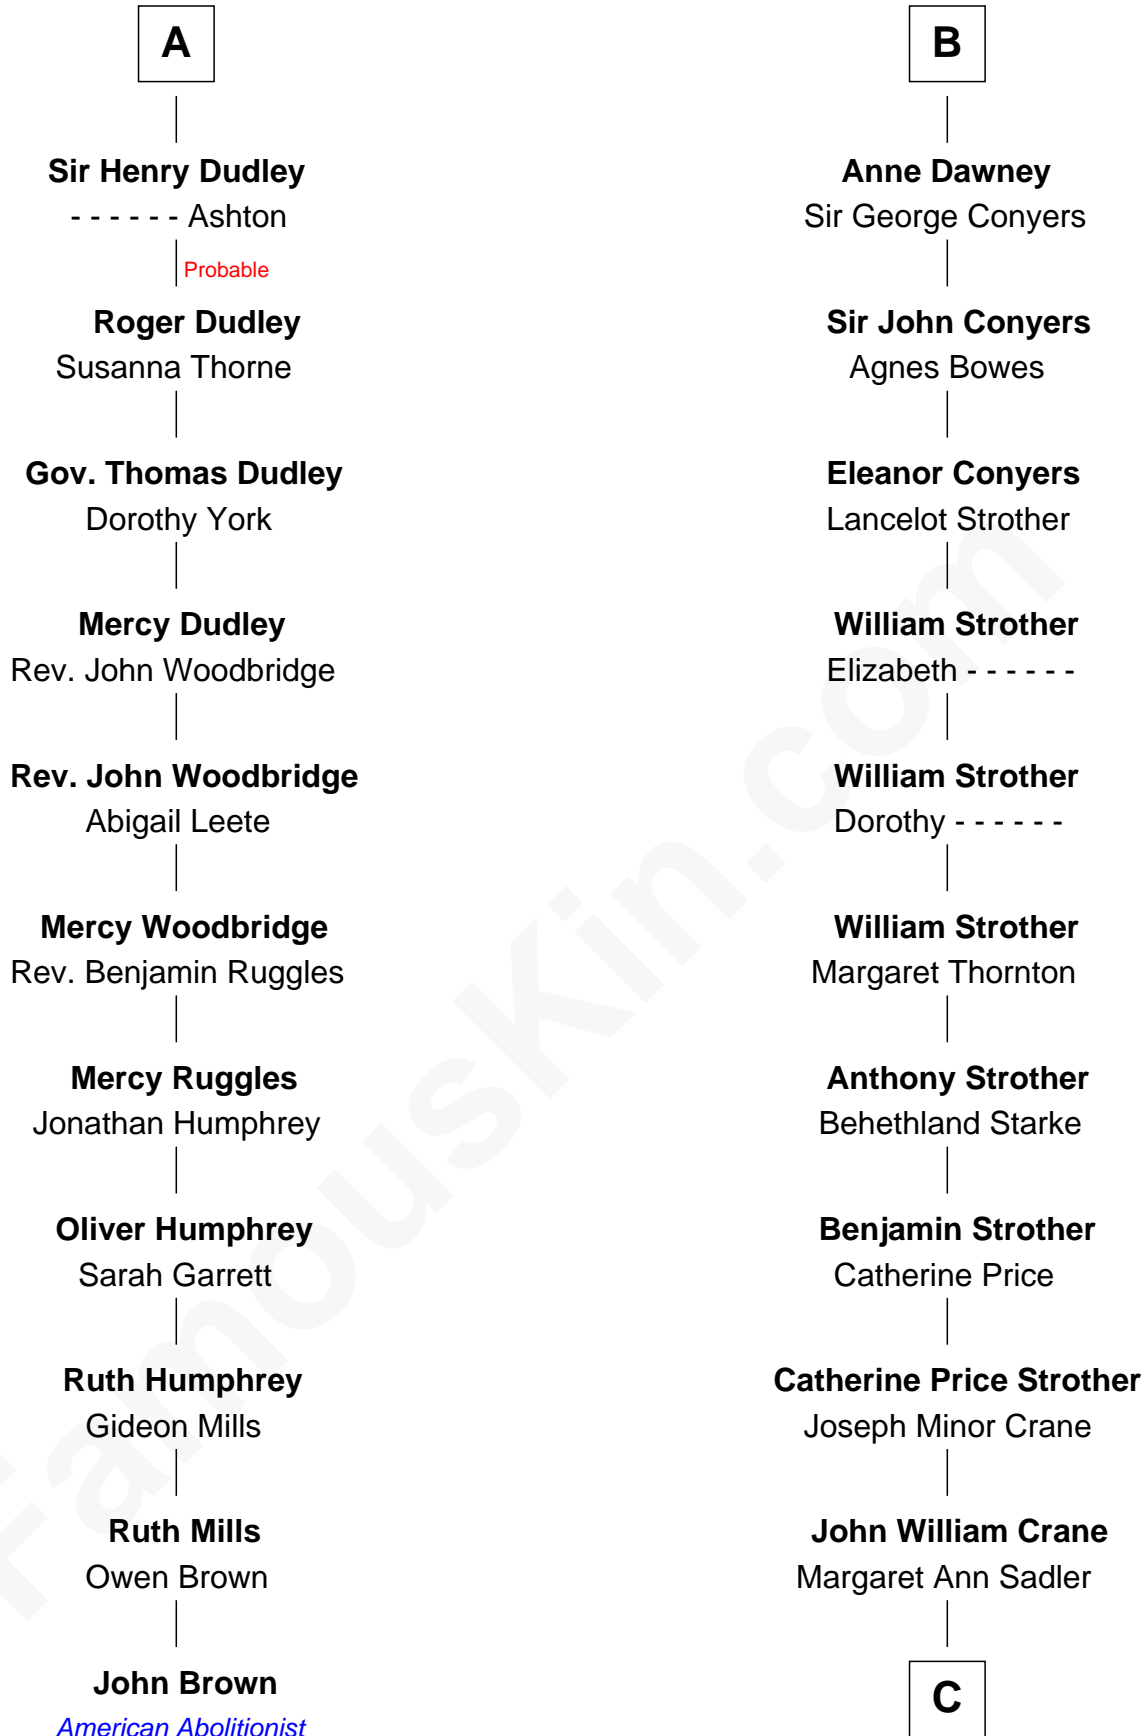

FamousKin.com Relationship Chart of

John Brown

American Abolitionist

17th cousin 2 times removed of

Randolph Scott

Movie Actor

Ralph de Stafford

with wife
Margaret de Audley

Eleanor Aylesbury

William Bonville

Katherine Neville

Humphrey Stafford

Katherine Fray

Cecily Bonville

Thomas Grey

Anne Stafford

Sir Richard Neville

Cecily Grey

Sir John Sutton

Dorothy Neville

Sir John Dawney

A

B

C

—
Joseph Minor Crane

Lavinia Lionberger

—
Lucy Lionberger Crane

George Grant Scott

—
Randolph Scott

Movie Actor

FamousKin.com