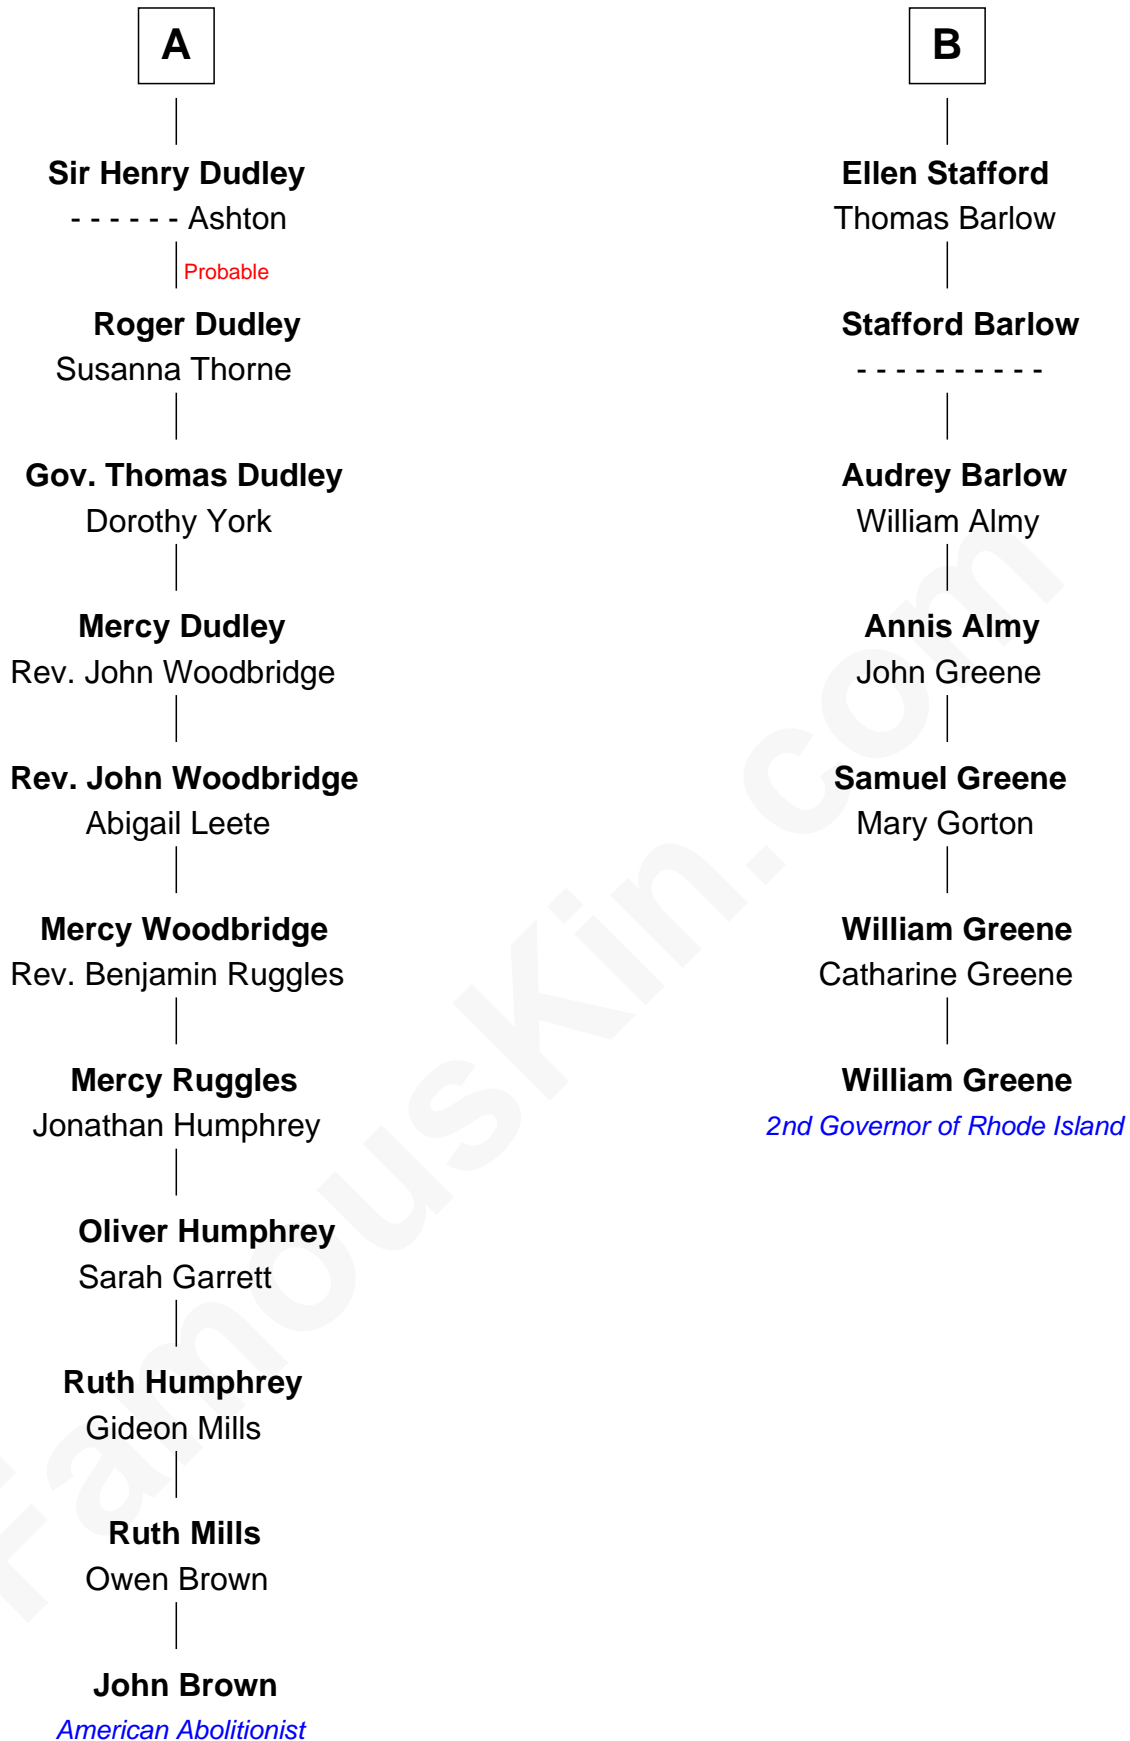

# FamousKin.com Relationship Chart of

**John Brown**

*American Abolitionist*

13th cousin 4 times removed of

**William Greene**

*2nd Governor of Rhode Island*

William Greene photo by [Sarnold17](#) (CC BY-SA 3.0)