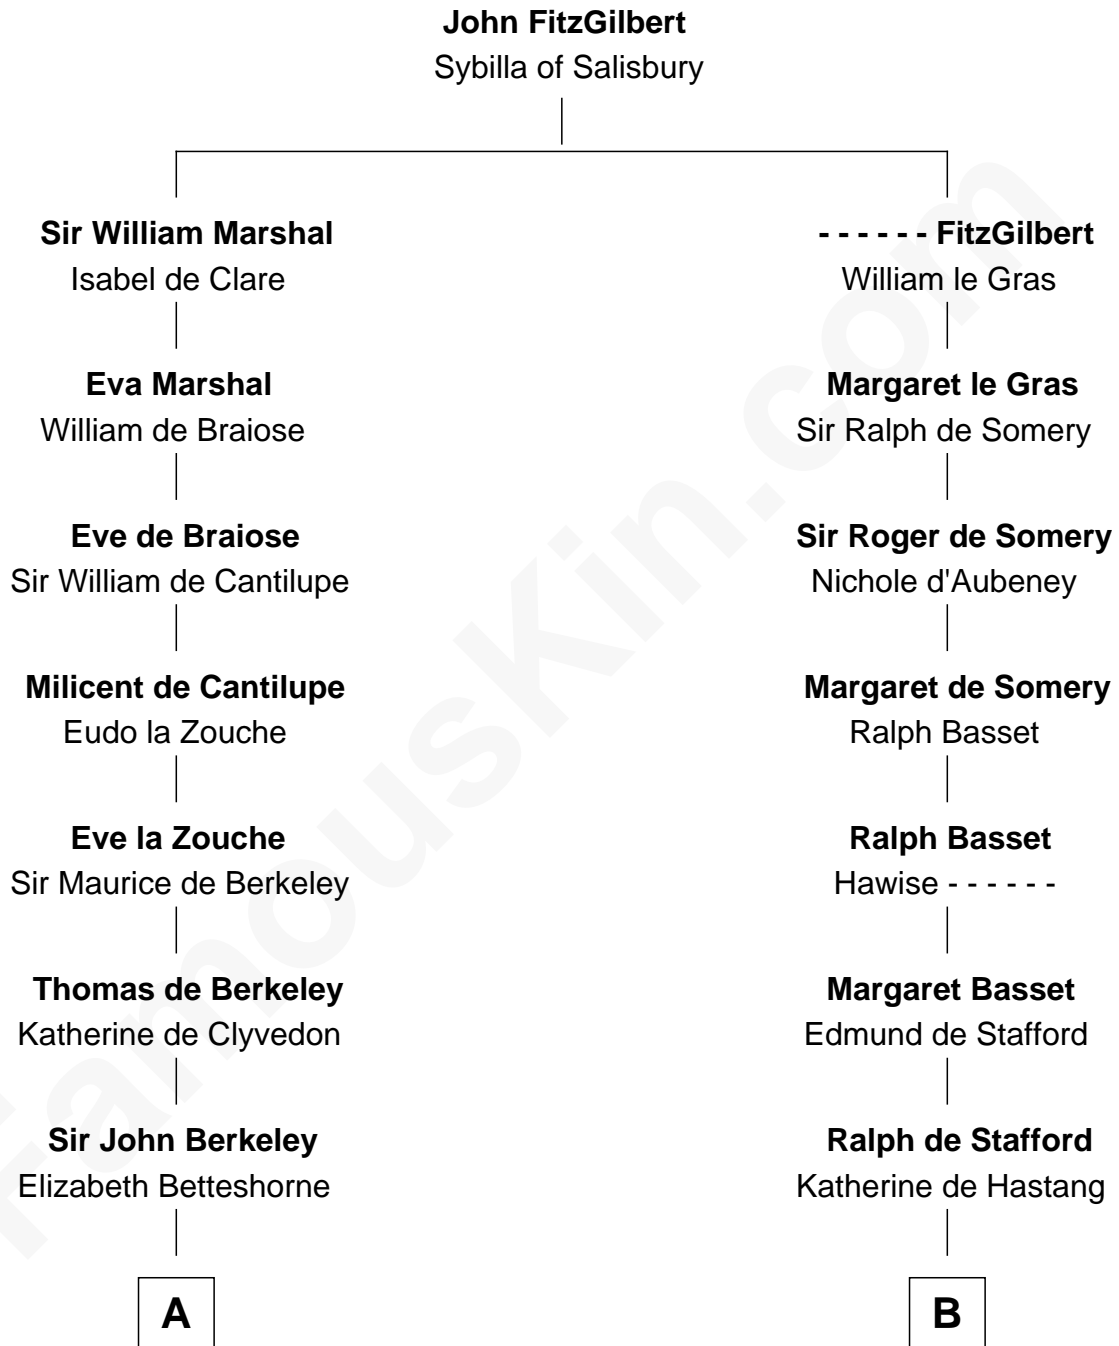

FamousKin.com Relationship Chart of

John Brown

American Abolitionist

20th cousin 1 time removed of

William Greene

2nd Governor of Rhode Island

C

Mercy Ruggles
Jonathan Humphrey

Oliver Humphrey
Sarah Garrett

Ruth Humphrey
Gideon Mills

Ruth Mills
Owen Brown

John Brown
American Abolitionist

D

Annis Almy
John Greene

Samuel Greene
Mary Gorton

William Greene
Catharine Greene