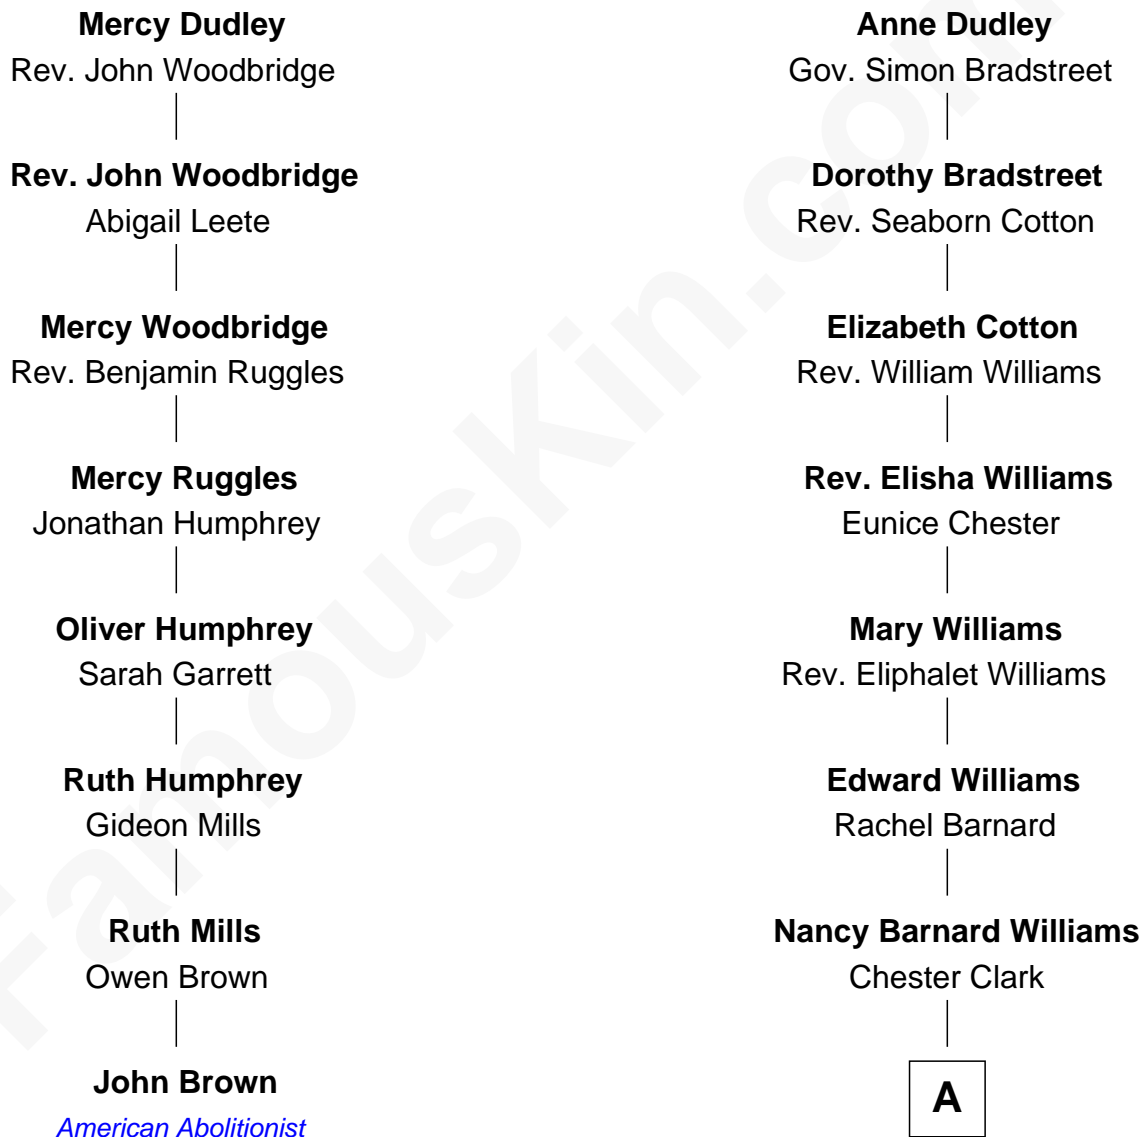

FamousKin.com Relationship Chart of

John Brown

American Abolitionist

7th cousin 5 times removed of

Kate Upton

Sports Illustrated Swimsuit Cover Model

Gov. Thomas Dudley

Dorothy York

A

Susan Wright Clark

Rev. Josiah Tyler

William Chester Tyler

Laura Leland Brooks

Margaret Hastings Tyler

Charles Henry Vial

Elizabeth Brooks Vial