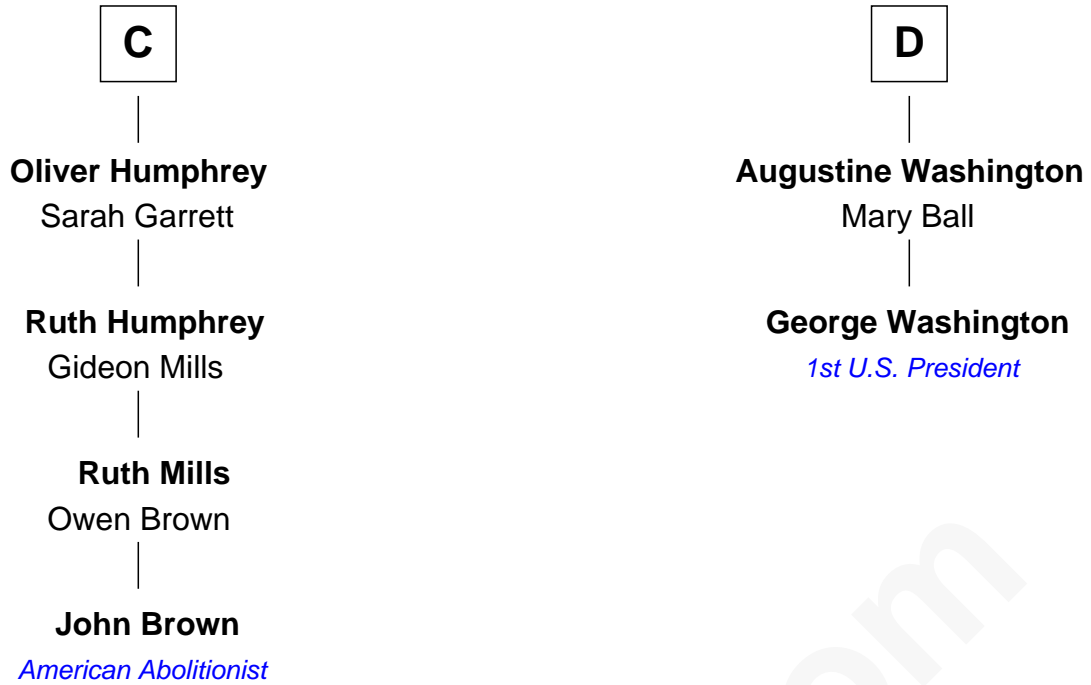

FamousKin.com Relationship Chart of

John Brown

American Abolitionist

18th cousin 2 times removed of

George Washington

1st U.S. President

Robert Fitzwalter

Rohese - - - - -

Maud Grey

Sir Thomas Harcourt

Sir Thomas Harcourt

Jane Fraunceys

Sir Richard Harcourt

Edith St. Clair

A

Sir Walter FitzRobert

Ida Longespee

Ela FitzWalter

William de Odingsells

Ida de Odingsells

Sir Roger de Herdeburgh

Ela Herdeburgh

Sir William de Boteler

Ankaret le Boteler

John le Strange

Eleanor le Strange

Sir Reynold de Grey

Sir Reynold Grey

Margaret de Ros

B

FamousKin.com