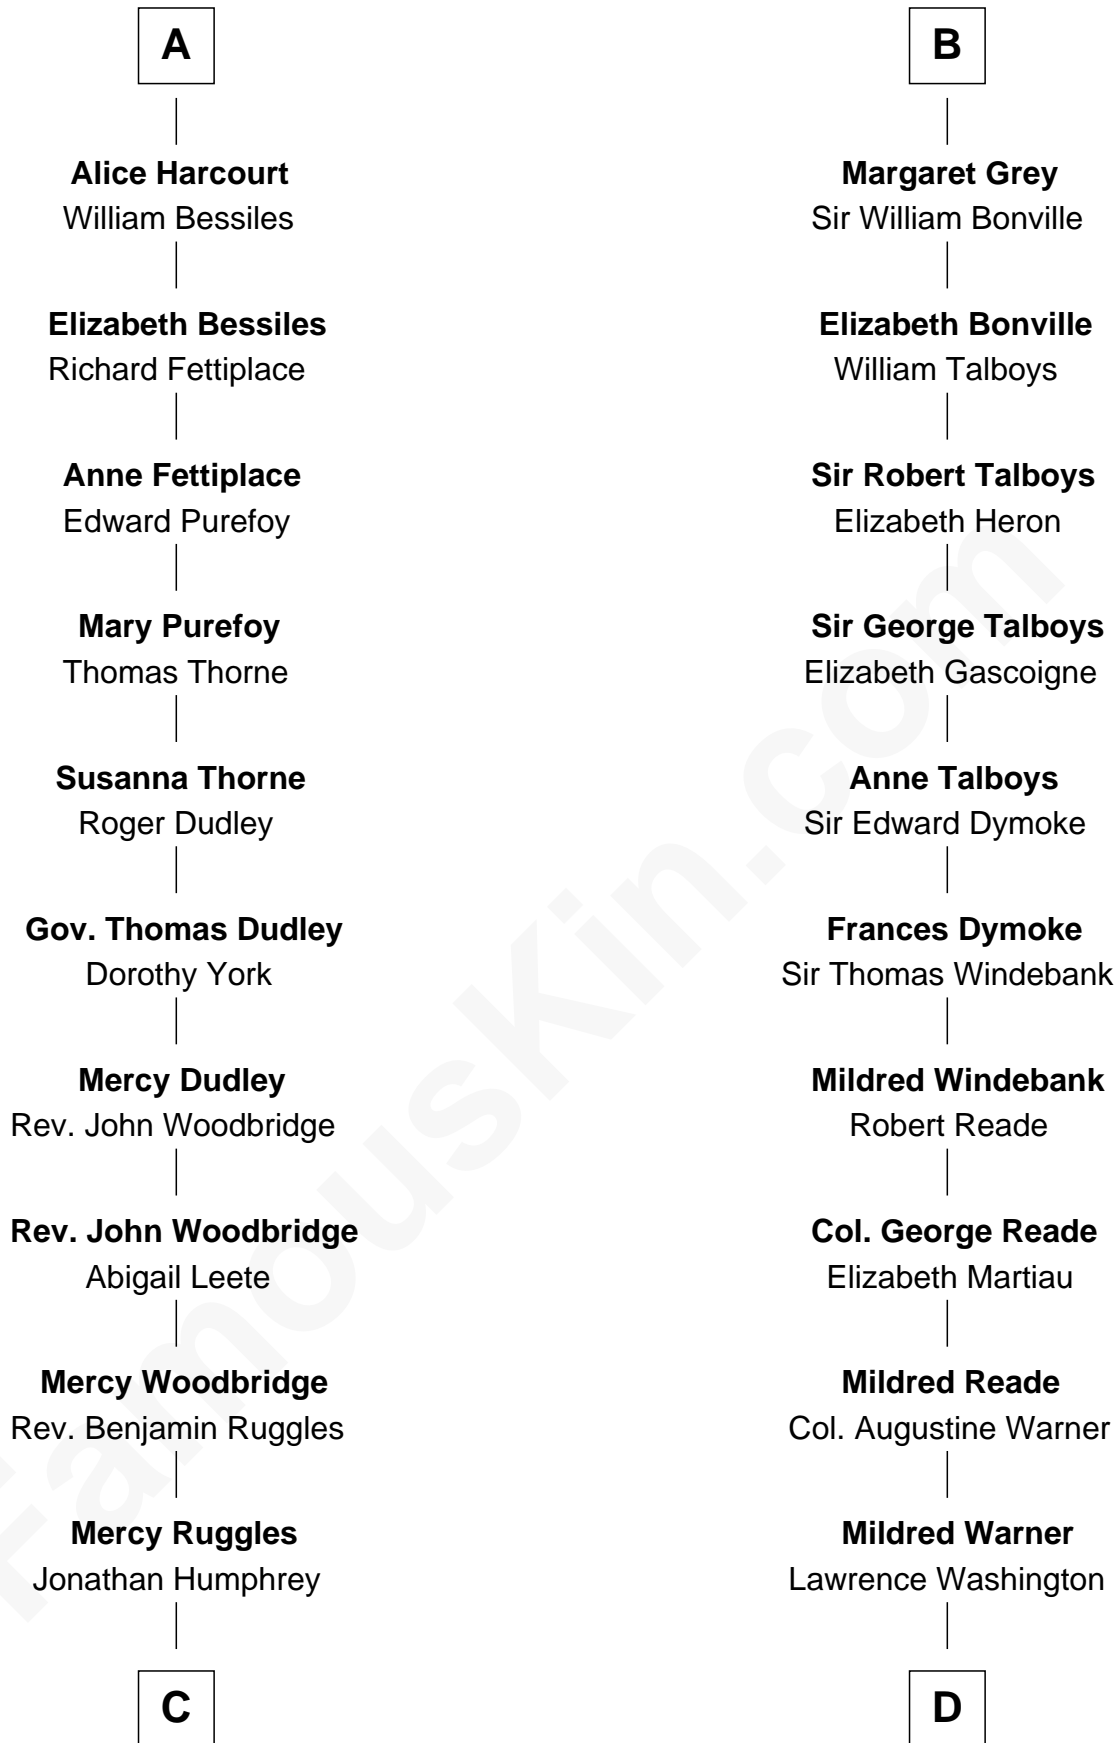

FamousKin.com Relationship Chart of

John Brown

American Abolitionist

18th cousin 2 times removed of

George Washington

1st U.S. President

Robert Fitzwalter

Rohese - - - - -

Maud Grey

Sir Thomas Harcourt

Sir Thomas Harcourt

Jane Fraunceys

Sir Richard Harcourt

Edith St. Clair

A

Sir Walter FitzRobert

Ida Longespee

Ela FitzWalter

William de Odingsells

Ida de Odingsells

Sir Roger de Herdeburgh

Ela Herdeburgh

Sir William de Boteler

Ankaret le Boteler

John le Strange

Eleanor le Strange

Sir Reynold de Grey

Sir Reynold Grey

Margaret de Ros

B

FamousKin.com