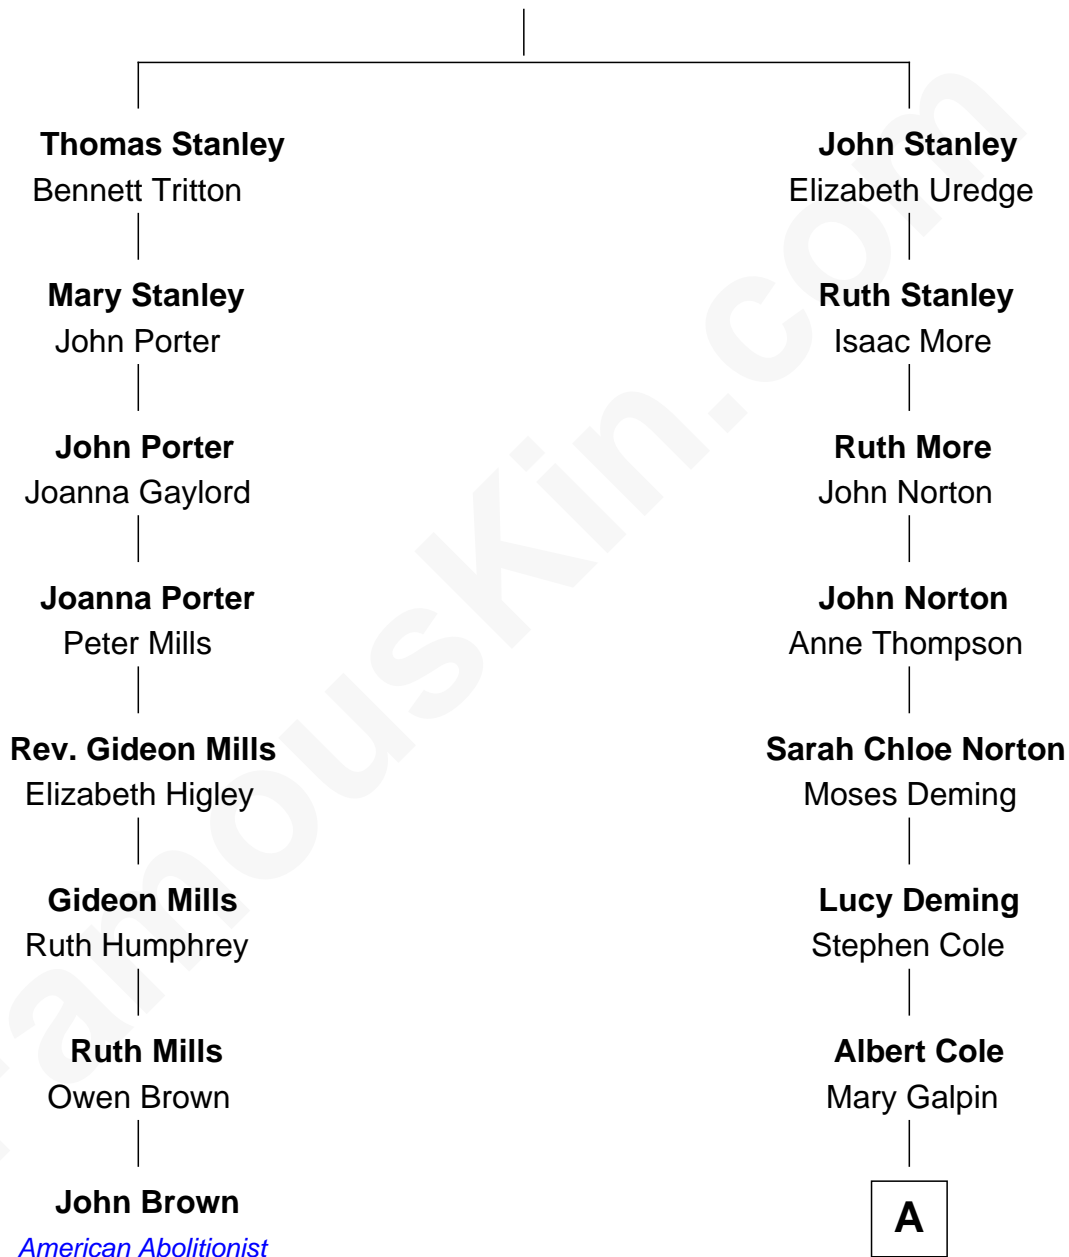

# FamousKin.com Relationship Chart of

**John Brown**

*American Abolitionist*

7th cousin 2 times removed of

**Cole Porter**

*American Composer and Songwriter*

**Robert Stanley**

FamousKin.com