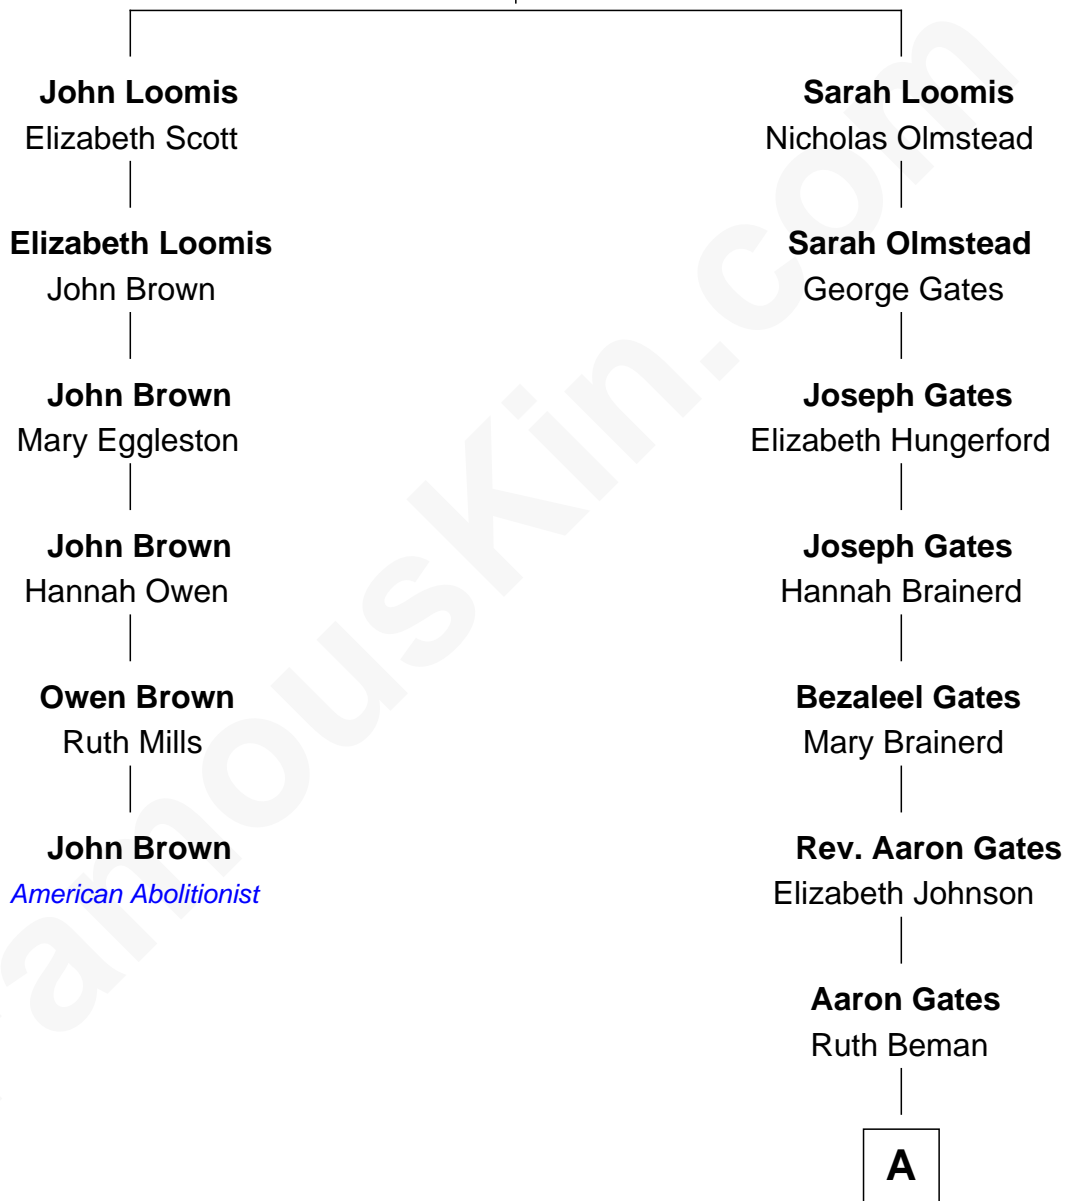

FamousKin.com Relationship Chart of

John Brown

American Abolitionist

5th cousin 4 times removed of

Charles Dawes

30th U.S. Vice-President

Joseph Loomis

Mary White

A

Beman Gates
Betsey Sibyl Shipman

Mary Beman Gates
Brig. Gen. Rufus R. Dawes

Charles Dawes
30th U.S. Vice-President

FamousKin.com