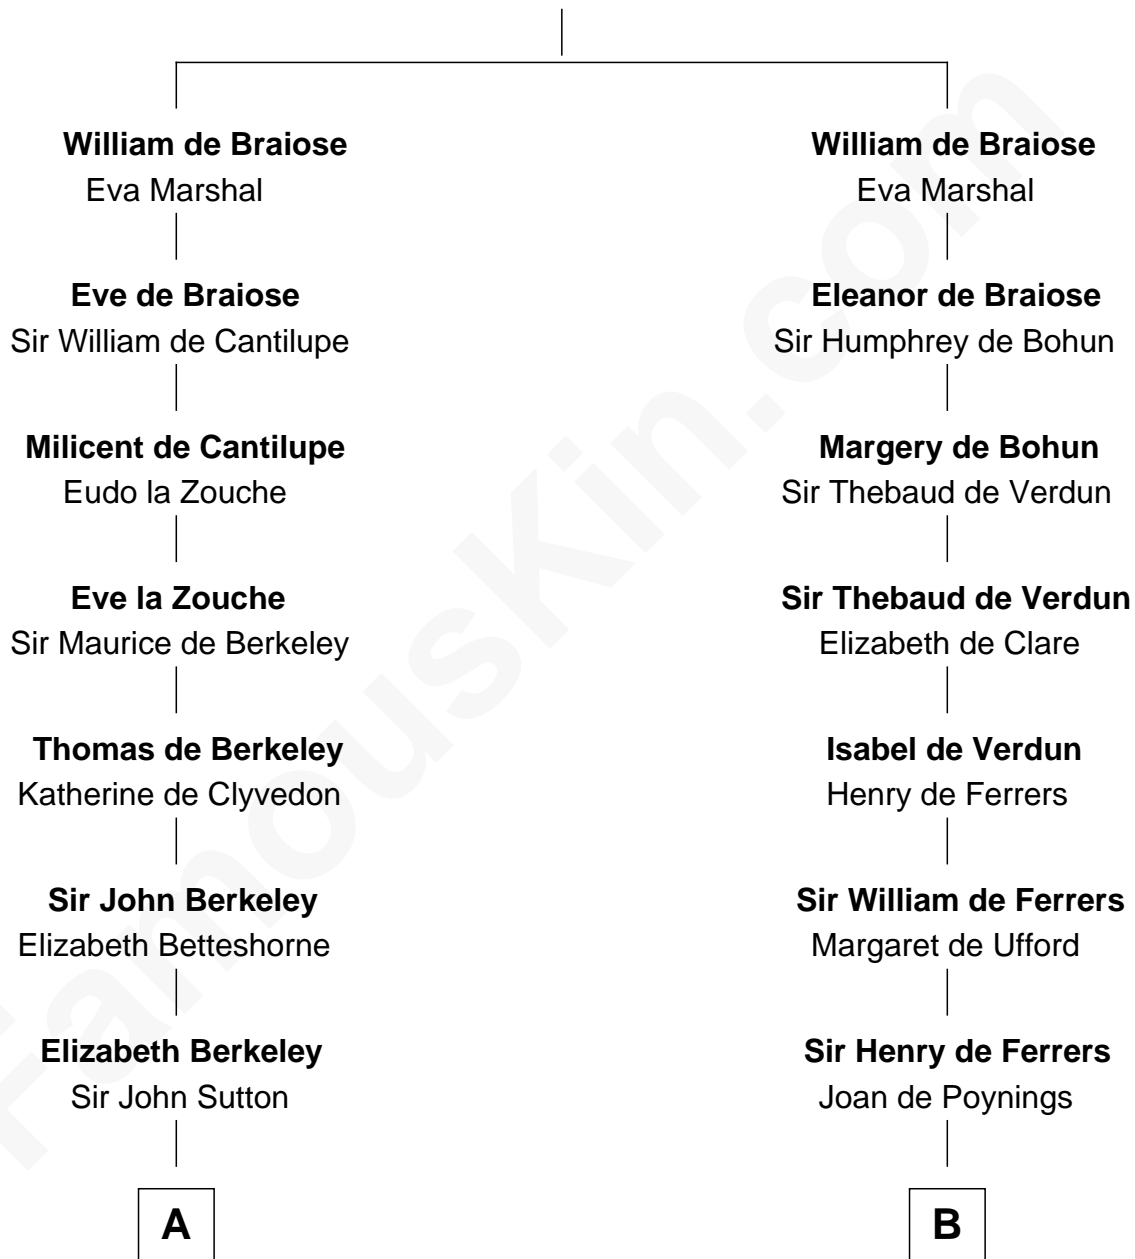

FamousKin.com Relationship Chart of

John Brown

American Abolitionist

20th cousin 1 time removed of

Hetty Green

"The Witch of Wall Street"

Reginald de Braiose

C

Oliver Humphrey

Sarah Garrett

Ruth Humphrey

Gideon Mills

Ruth Mills

Owen Brown

John Brown

American Abolitionist

Edward Mott Robinson

Hetty Green

"The Witch of Wall Street"