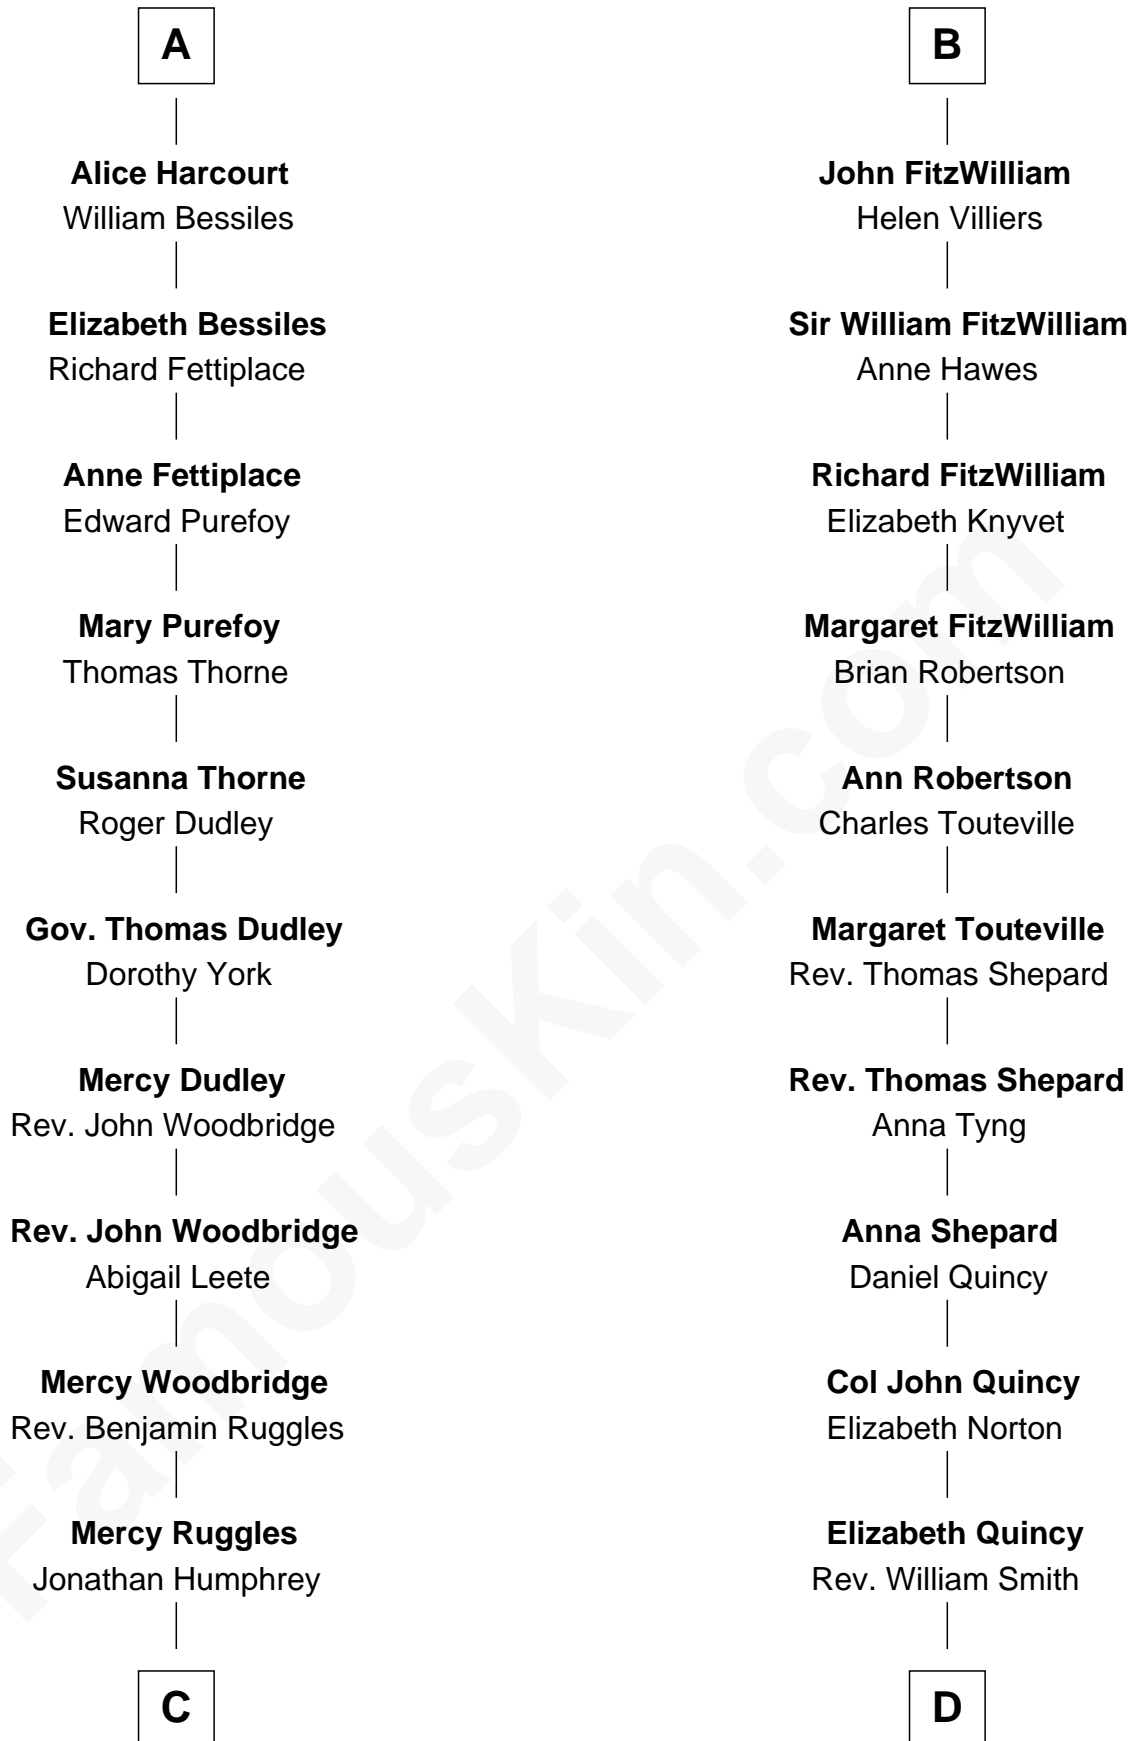

FamousKin.com Relationship Chart of

John Brown

American Abolitionist

18th cousin 2 times removed of

John Quincy Adams

6th U.S. President

Robert Fitzwalter

Rohese - - - - -

FamousKin.com