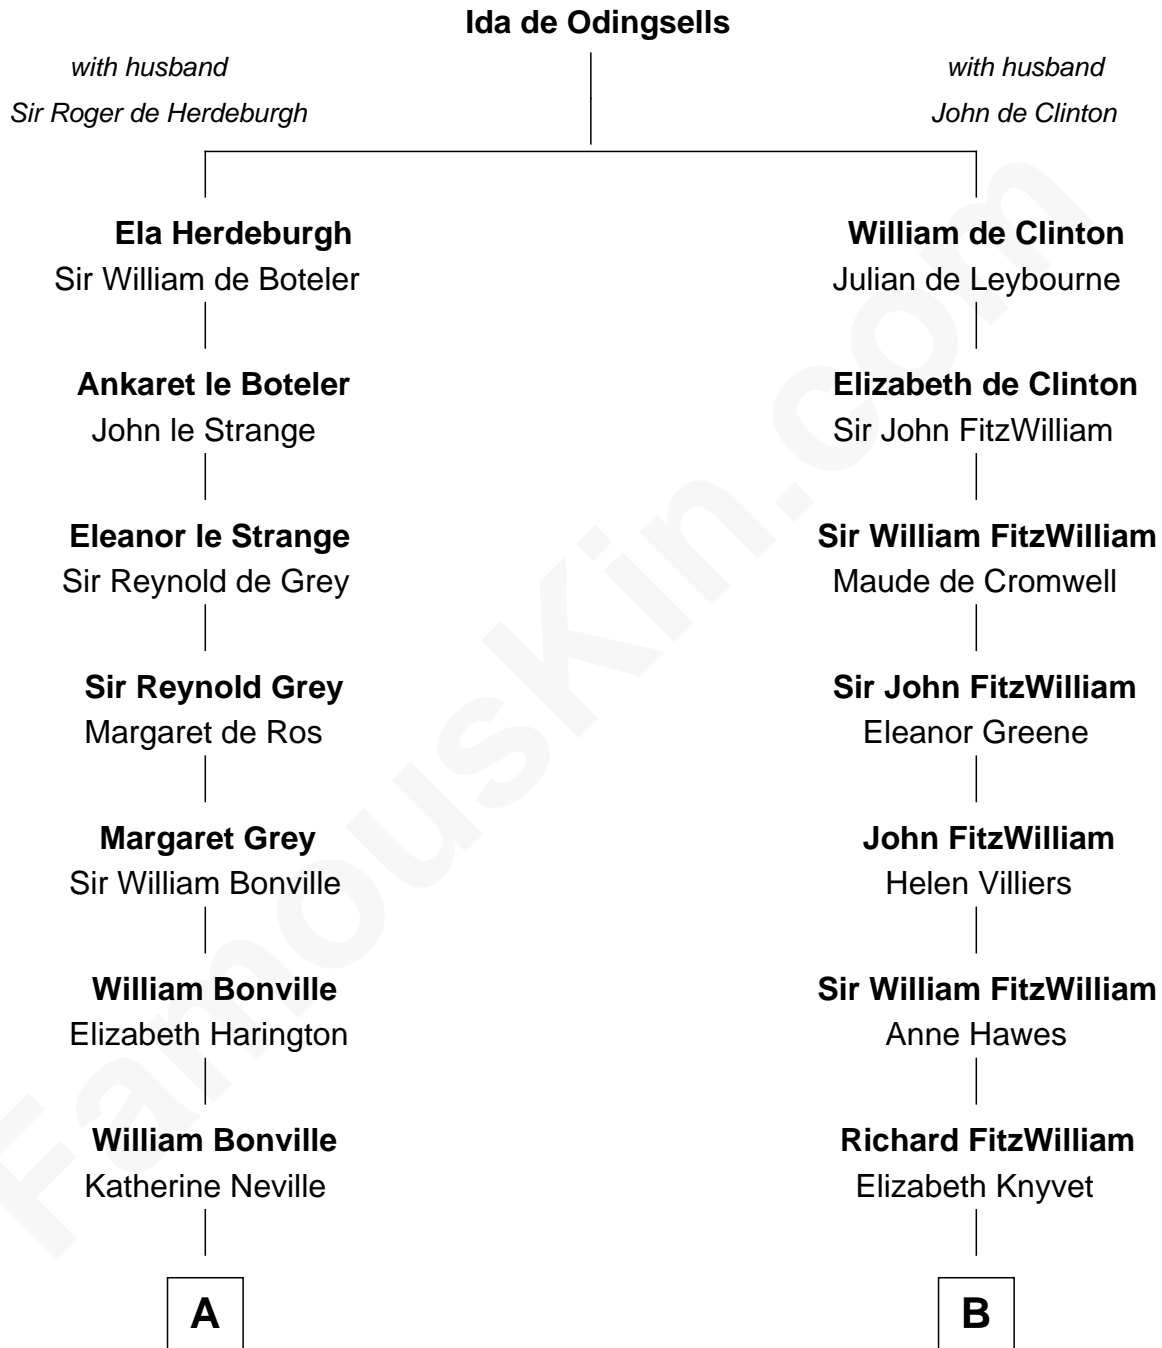

# FamousKin.com Relationship Chart of

**John Brown**

*American Abolitionist*

14th cousin 5 times removed of

**Abigail (Smith) Adams**

*First Lady of President John Adams*

**C**

**Ruth Humphrey**

Gideon Mills

**Ruth Mills**

Owen Brown

**John Brown**

*American Abolitionist*

FamousKin.com