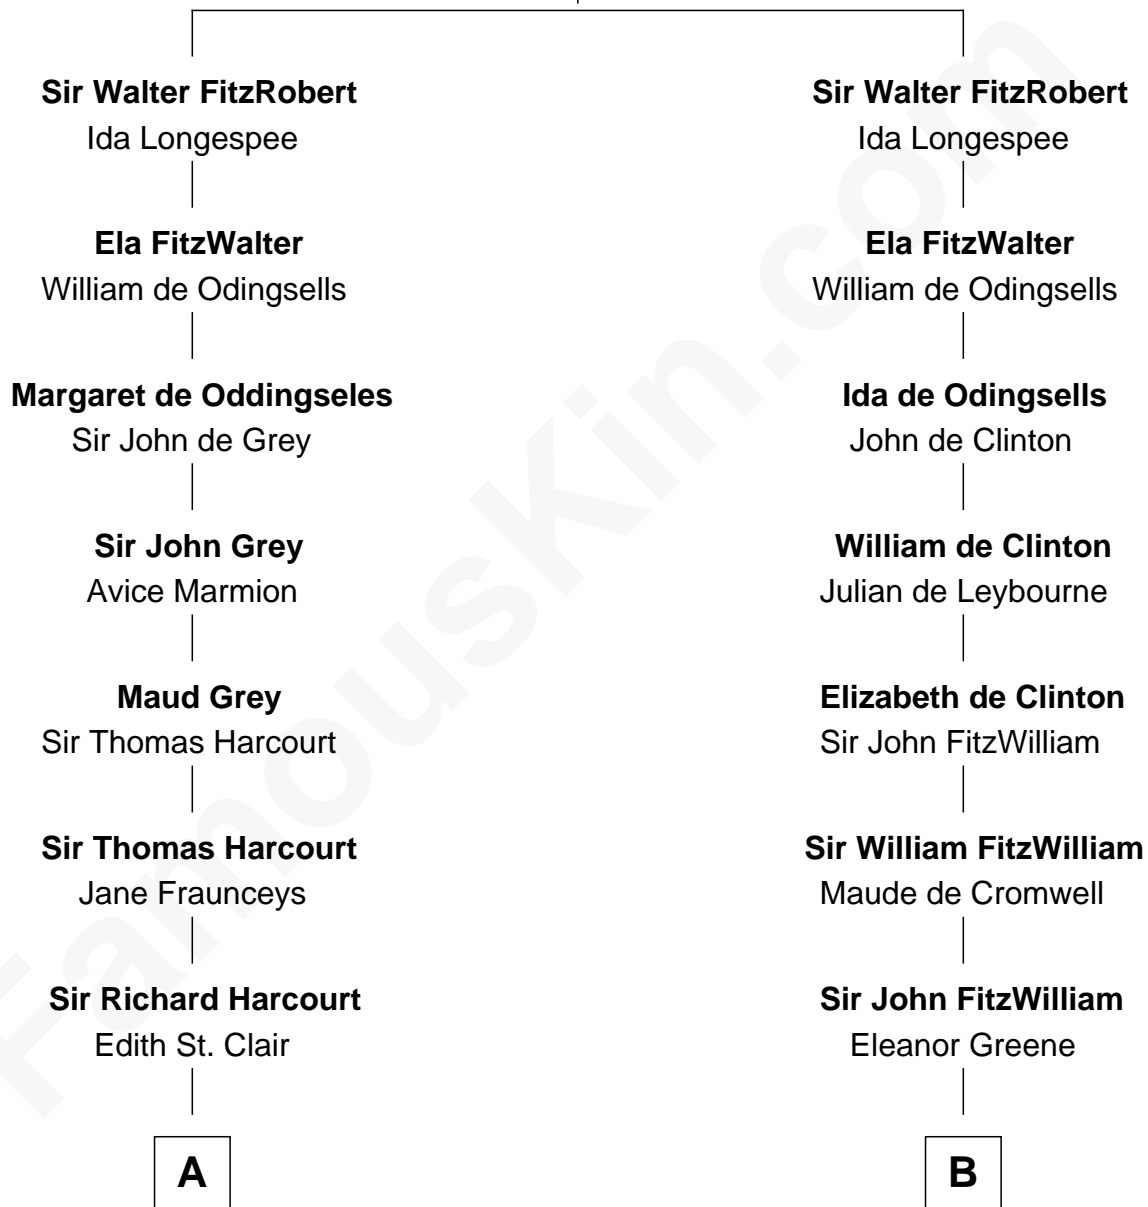

# FamousKin.com Relationship Chart of

**John Brown**

*American Abolitionist*

17th cousin 3 times removed of

**Abigail (Smith) Adams**

*First Lady of President John Adams*

**Robert Fitzwalter**

Rohese - - - - -

**C**

—  
**Oliver Humphrey**

Sarah Garrett

—  
**Ruth Humphrey**

Gideon Mills

—  
**Ruth Mills**

Owen Brown

—  
**John Brown**

*American Abolitionist*

FamousKin.com