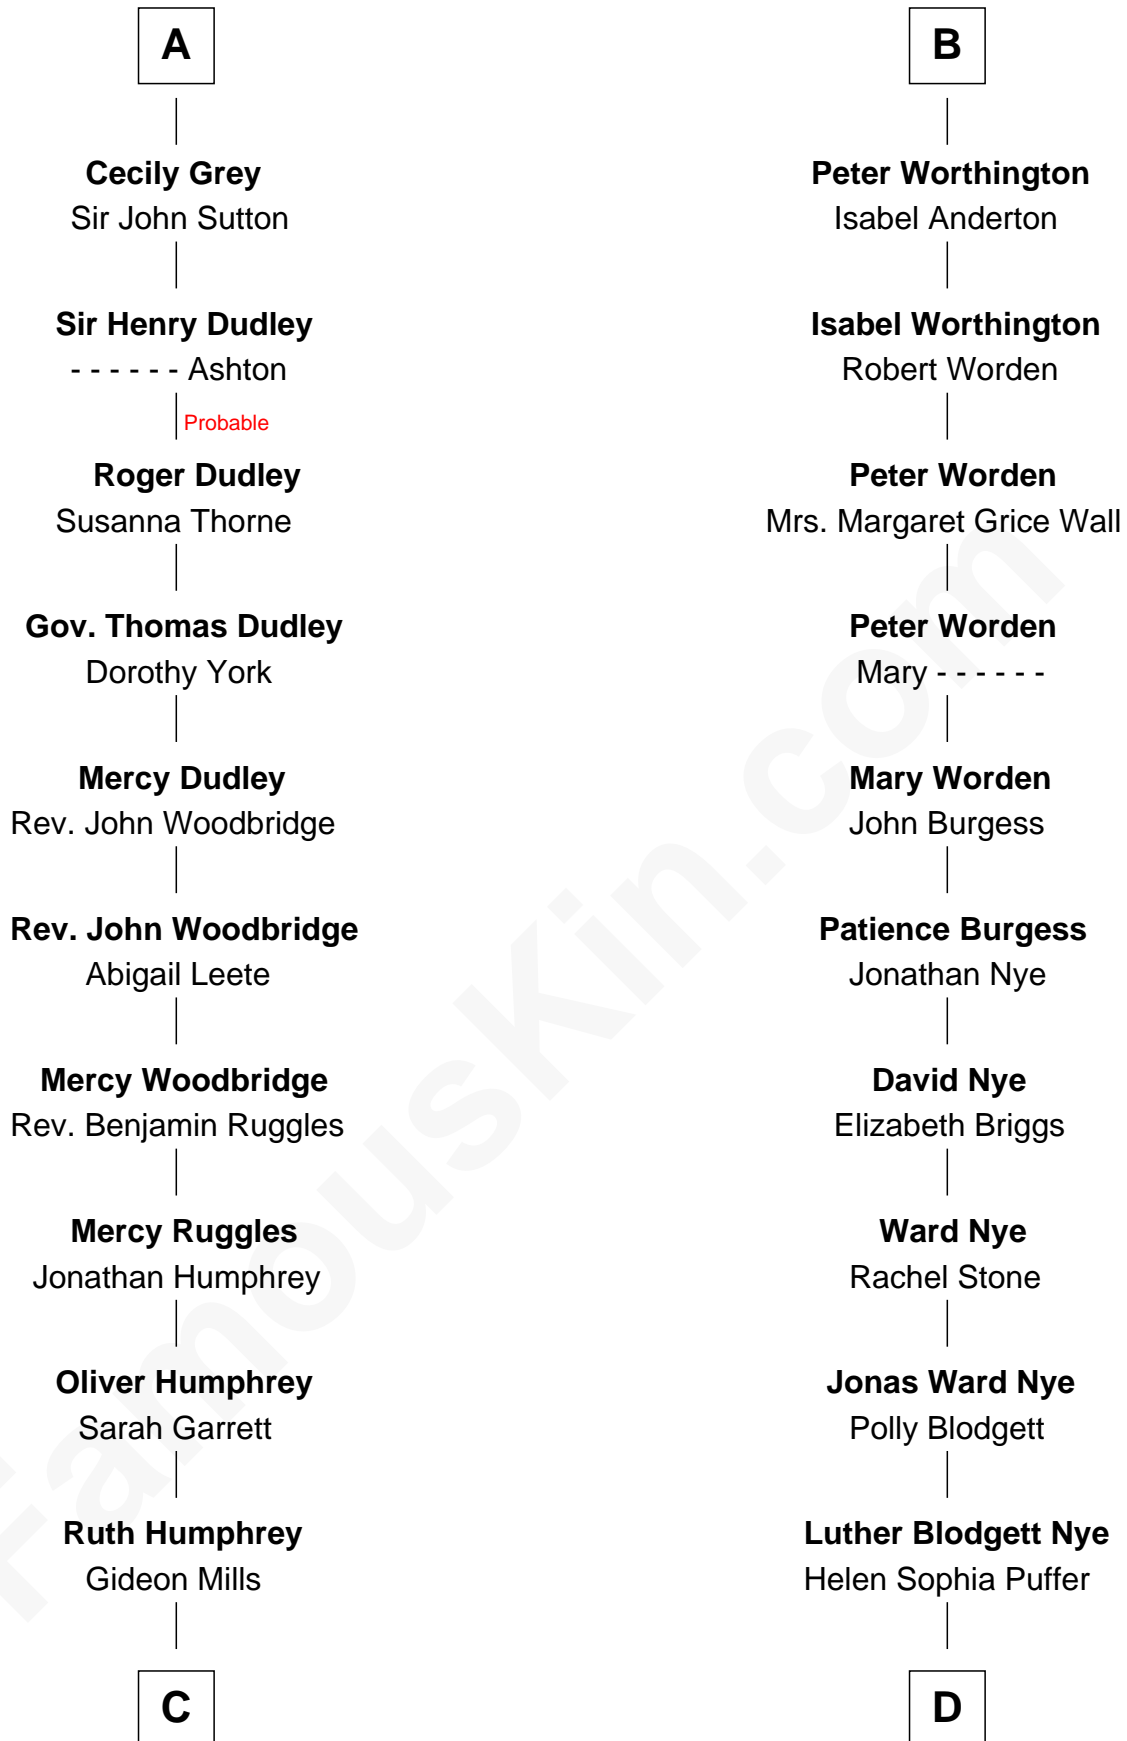

# FamousKin.com Relationship Chart of

**John Brown**

*American Abolitionist*

18th cousin 1 time removed of

**Bill Nye**

*TV's The Science Guy*

**Sir John de Harington**

Joan - - - - -

William Bonville

**William Bonville**

Katherine Neville

**Cecily Bonville**

Thomas Grey

**A**

**Sir John Harington**

Katherine Banastre

**Sir Nicholas Harington**

Isabel English

**Agnes Harington**

Richard Sherburne

**Richard Sherburne**

Alice Hamerton

**Agnes Sherburne**

Henry Rushton

**Nicholas Rushton**

Margaret Radcliffe

**Agnes Rushton**

Richard Worthington

**B**

**C**

**Ruth Mills**  
Owen Brown

**John Brown**  
*American Abolitionist*