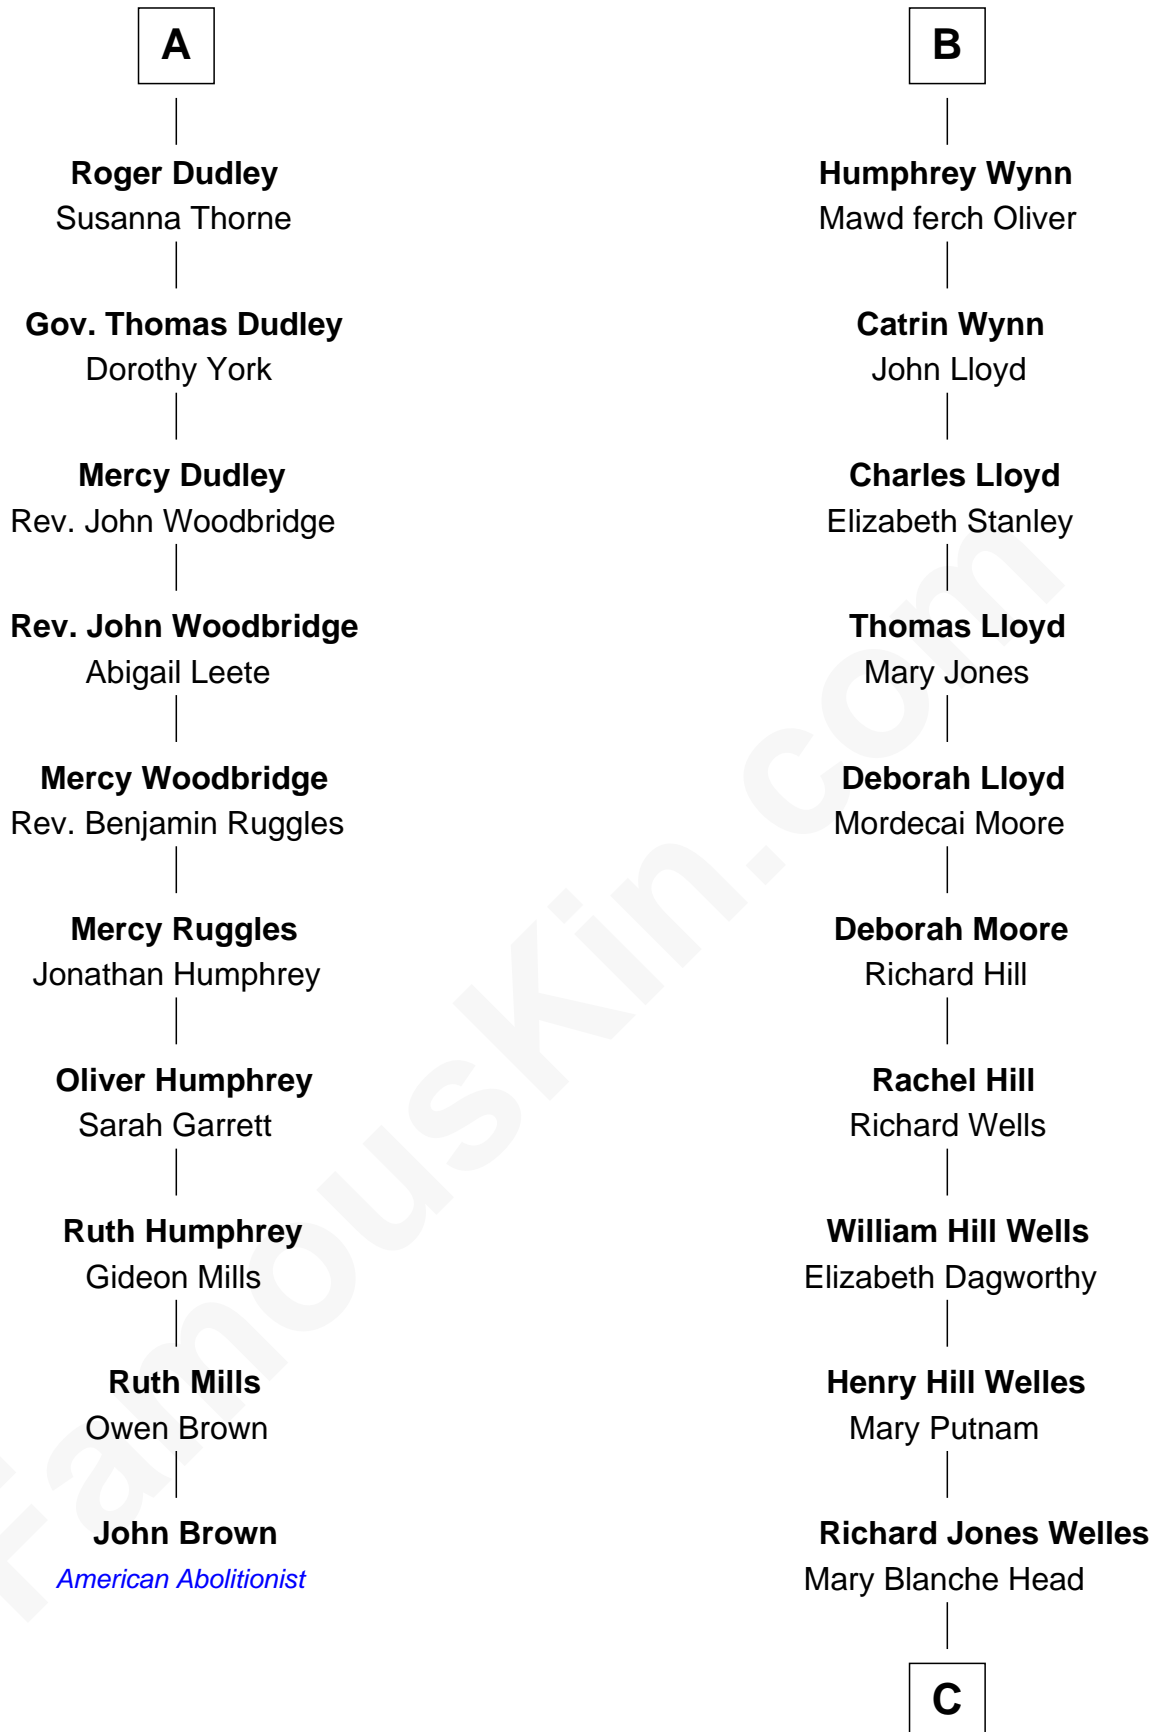

# FamousKin.com Relationship Chart of

**John Brown**

*American Abolitionist*

16th cousin 2 times removed of

**Orson Welles**

*Radio, Stage, and Movie Actor*

**C**

Richard Head Welles

Beatrice Ives

Orson Welles

*Radio, Stage, and Movie Actor*

FamousKin.com