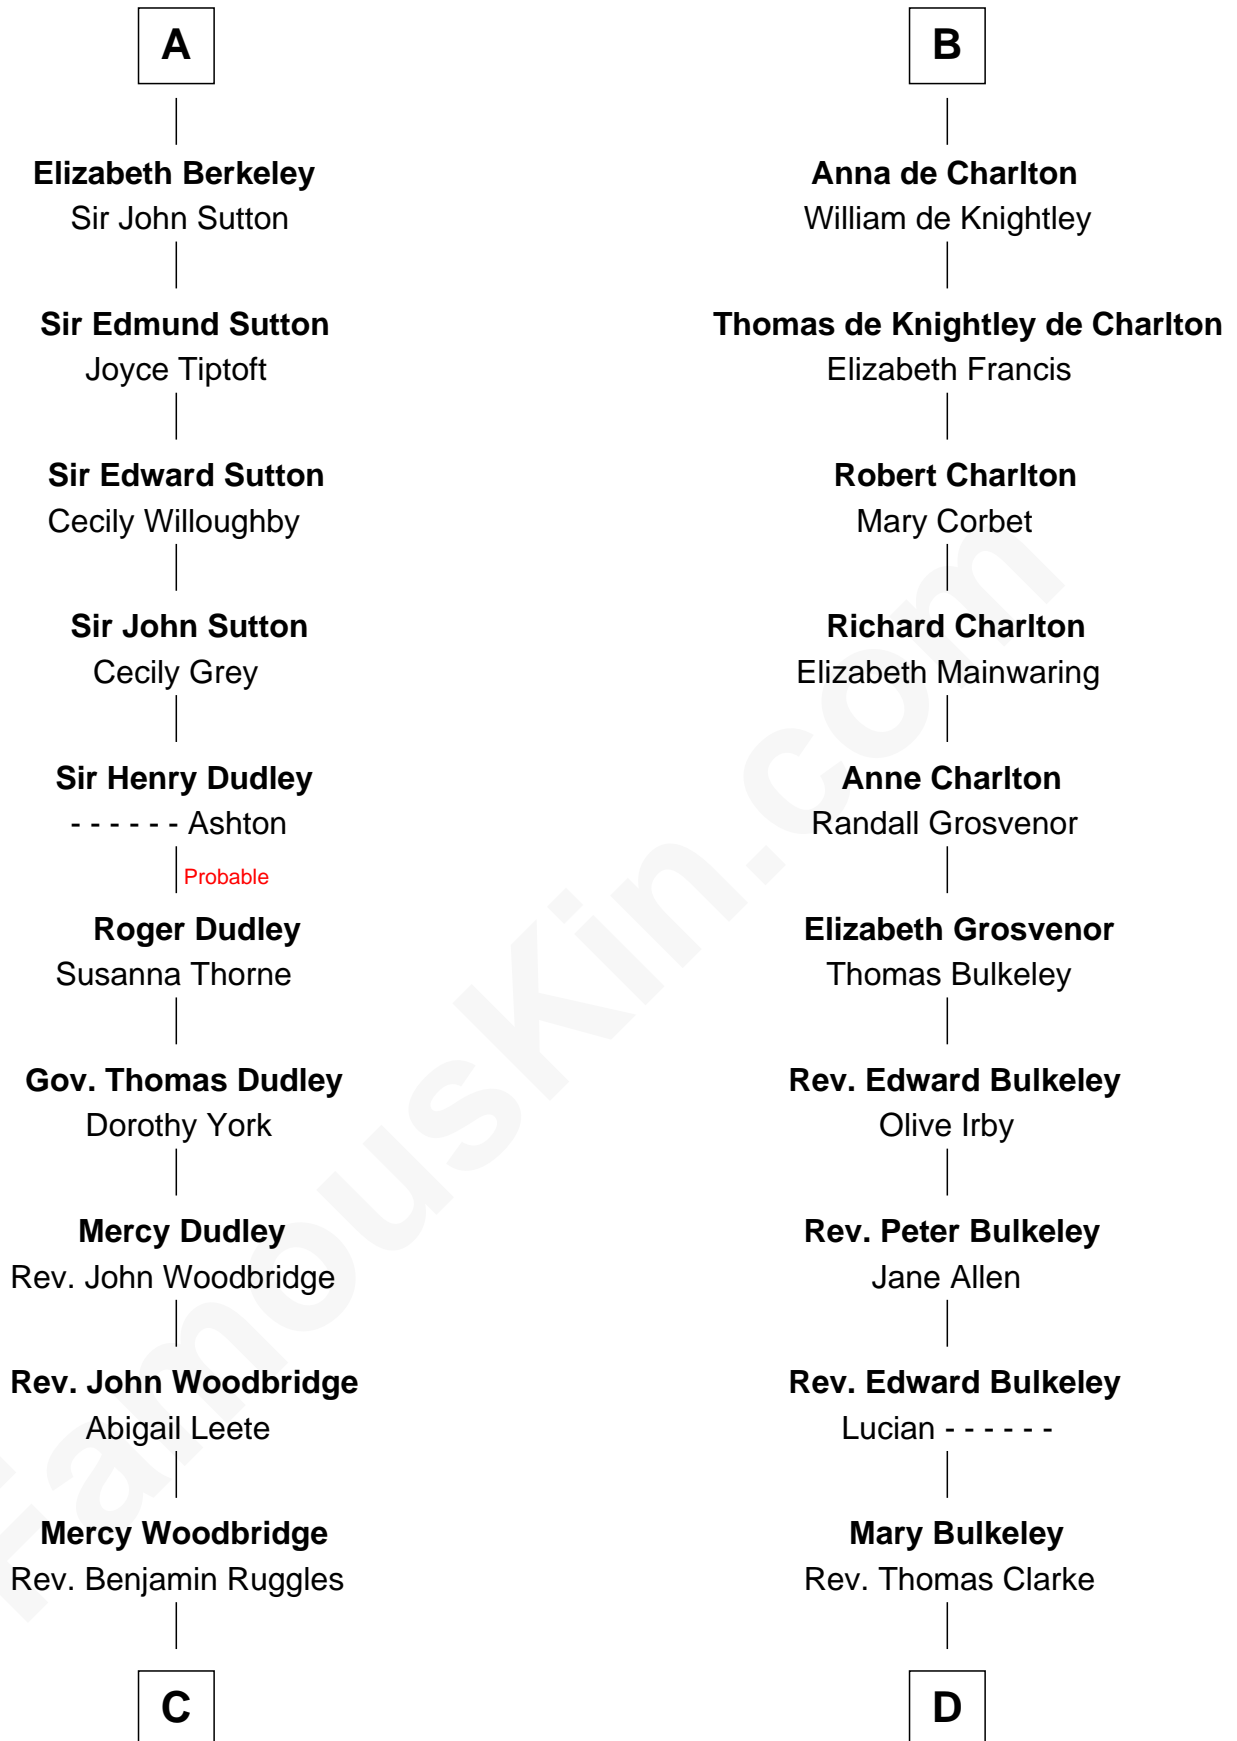

FamousKin.com Relationship Chart of

John Brown

American Abolitionist

19th cousin 2 times removed of

John Hancock

Signer of the Declaration of Independence

Henry II, King of England

with wife
Eleanor of Aquitaine

Elena Zouche

Alan de Charlton

Alan de Charlton

Margery FitzAer

Thomas de Charlton

B

C

Mercy Ruggles
Jonathan Humphrey