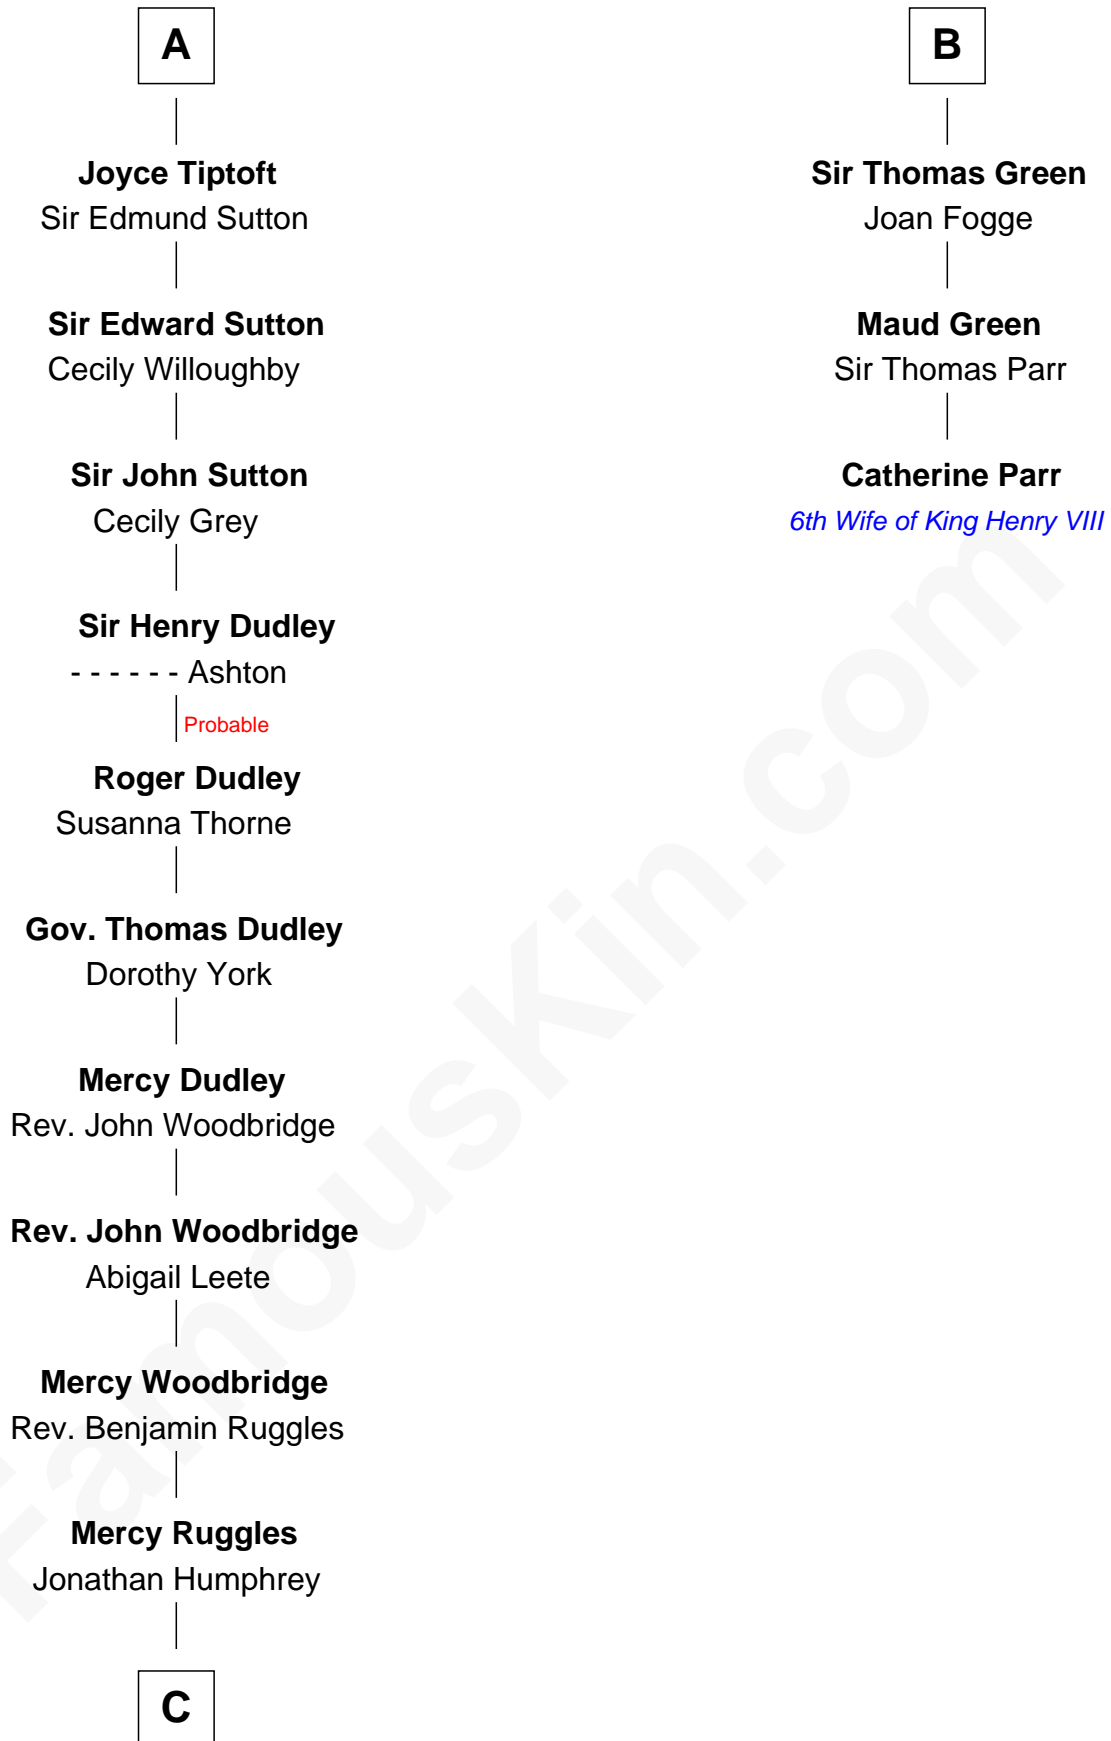

# FamousKin.com Relationship Chart of

**John Brown**

*American Abolitionist*

9th cousin 11 times removed of

**Catherine Parr**

*6th Wife of King Henry VIII*

**Sir William de Beauchamp**

*with wife  
Isabel Mauduit*

Pernel le Boteler

**Alice Fitzalan**

Sir Thomas de Holand

**Sir Richard Talbot**

Ankaret le Strange

**Eleanor Holand**

Edward Cherleton

**Mary Talbot**

Sir Thomas Greene

**Joyce Cherleton**

Sir John Tiptoft

**Sir Thomas Greene**

Marine Bellers

**A**

**B**

**C**

—  
**Oliver Humphrey**

Sarah Garrett

—  
**Ruth Humphrey**

Gideon Mills

—  
**Ruth Mills**

Owen Brown

—  
**John Brown**

*American Abolitionist*