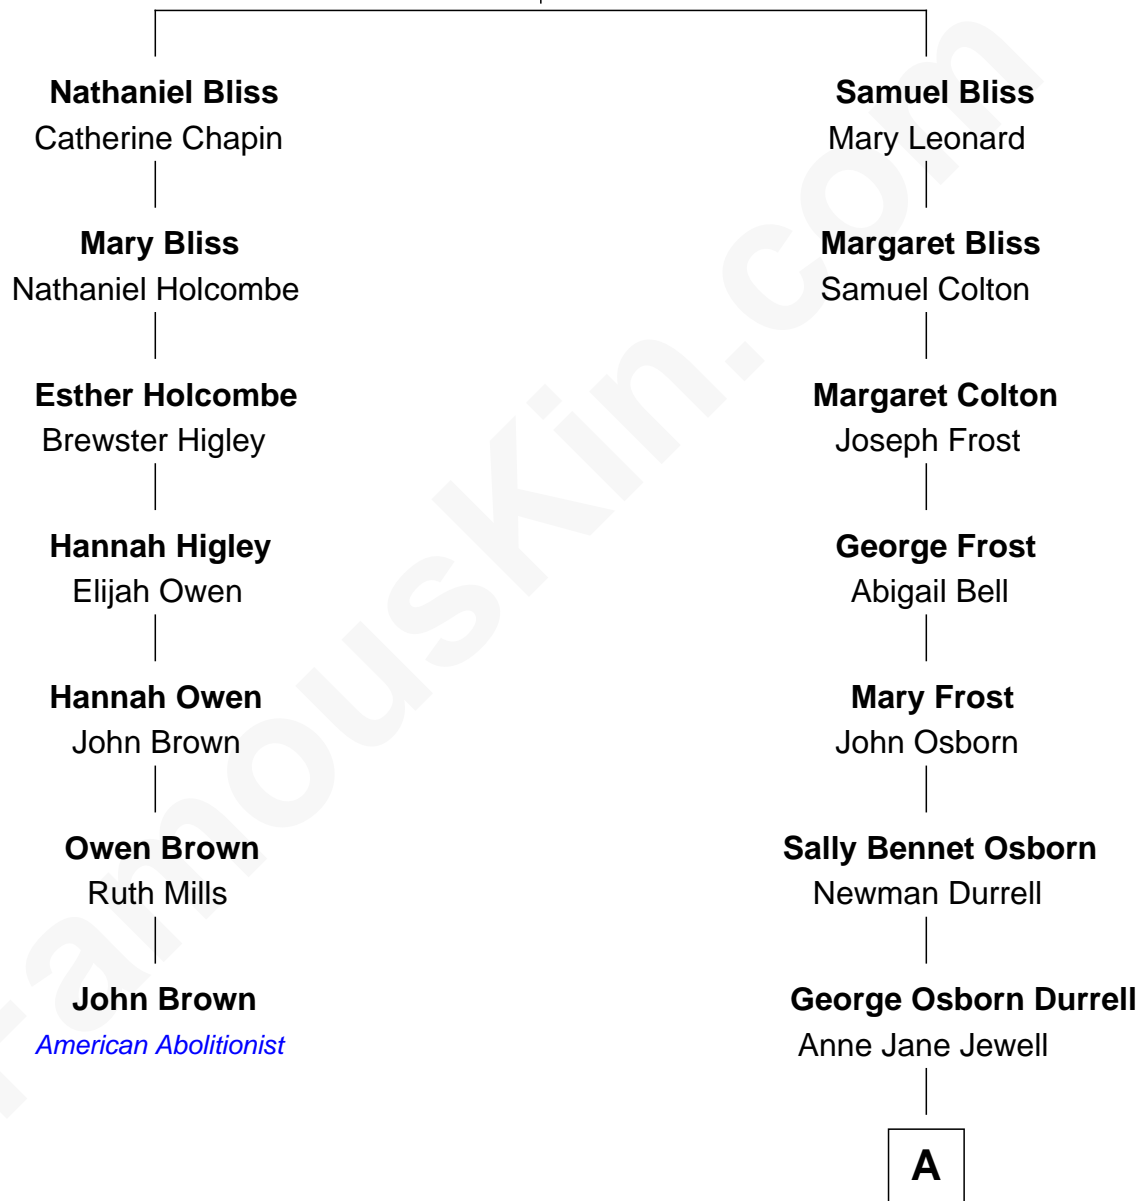

FamousKin.com Relationship Chart of

John Brown

American Abolitionist

6th cousin 3 times removed of

Lucille Ball

TV Actress - "I Love Lucy"

Thomas Bliss
Margaret Hulins

A

Nellie Rebecca Durrell

Jasper Clinton Ball

Henry Durrell Ball

Desiree Evelyn Hunt

Lucille Ball

TV Actress - "I Love Lucy"

FamousKin.com