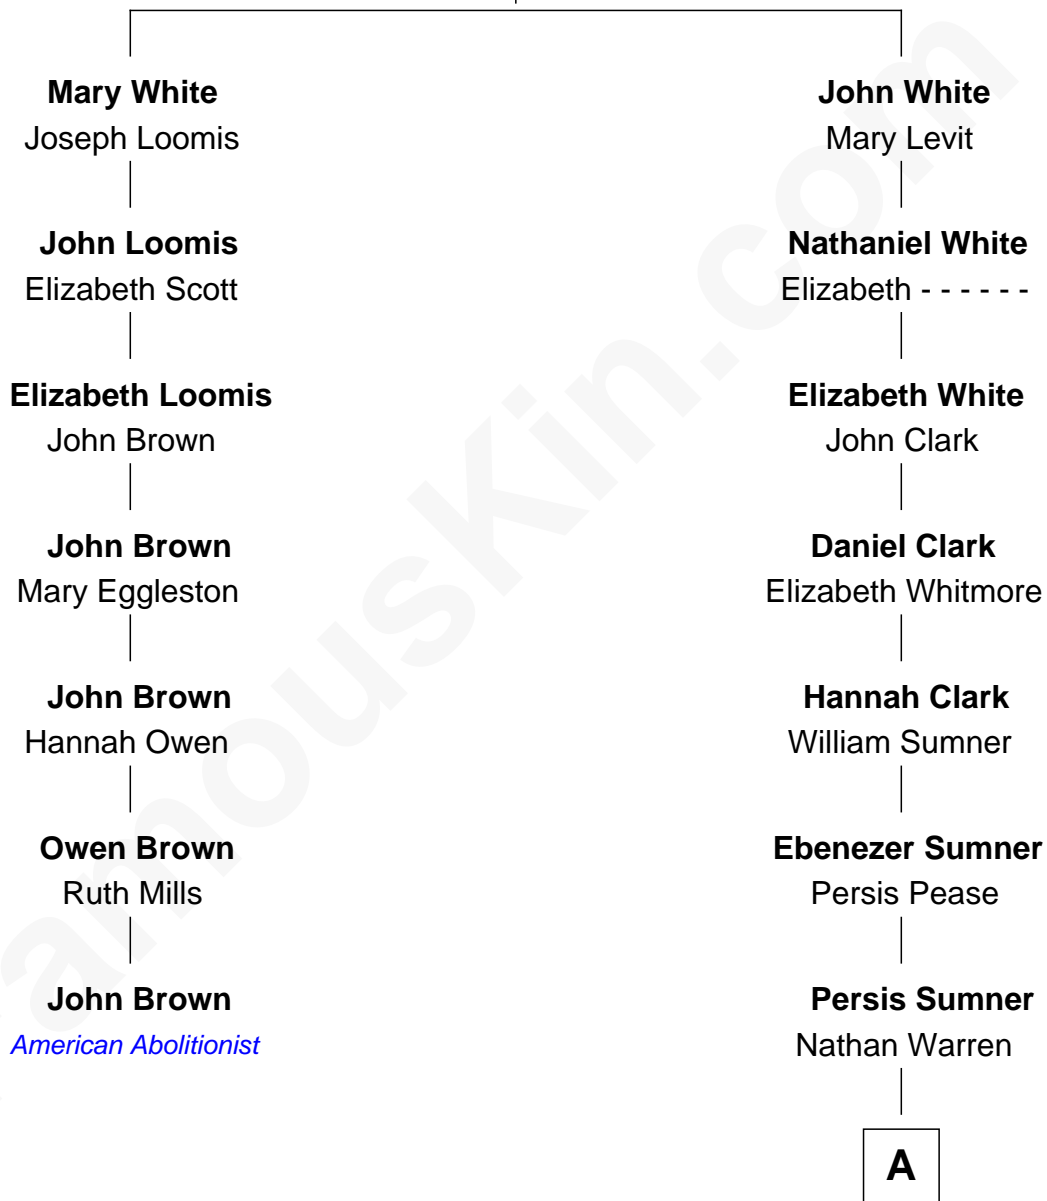

# FamousKin.com Relationship Chart of

**John Brown**

*American Abolitionist*

6th cousin 7 times removed of

**Dennis Wilson**

*Co-Founder of The Beach Boys*

**Robert White**

Bridget Allgar

**A**

|  
**Ithamer Hibbard Warren**

Lydia Peck

|  
**Marilla Warren**

Henry Wilson

|  
**George Washington Wilson**

Mary Bailey

|  
**William Henry Wilson**

Alta Lenora Chitwood

|  
**William Coral Wilson**

Edith Sophia Sthole

|  
**Murray Gage Wilson**

Audree Neva Korthof

|  
**Dennis Wilson**

*Co-Founder of The Beach Boys*

FamousKin.com