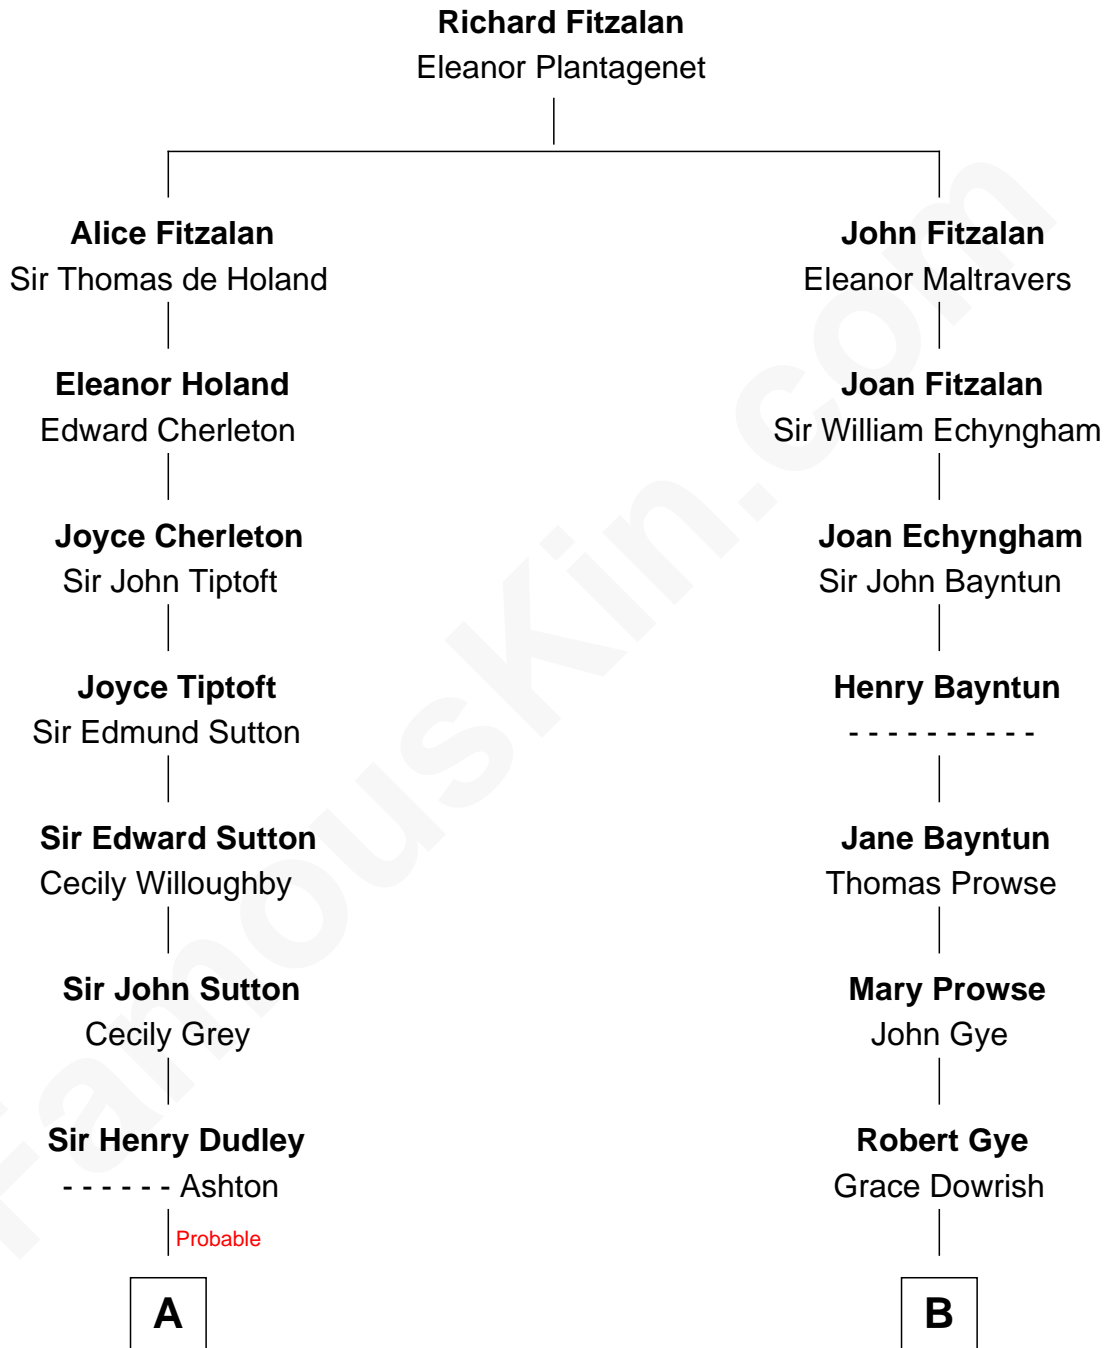

FamousKin.com Relationship Chart of

John Brown

American Abolitionist

16th cousin 3 times removed of

Jeb Bush

43rd Governor of Florida

C

Marvin Pierce
Pauline Robinson

Barbara Pierce
George Herbert Walker Bush

Jeb Bush
43rd Governor of Florida

FamousKin.com