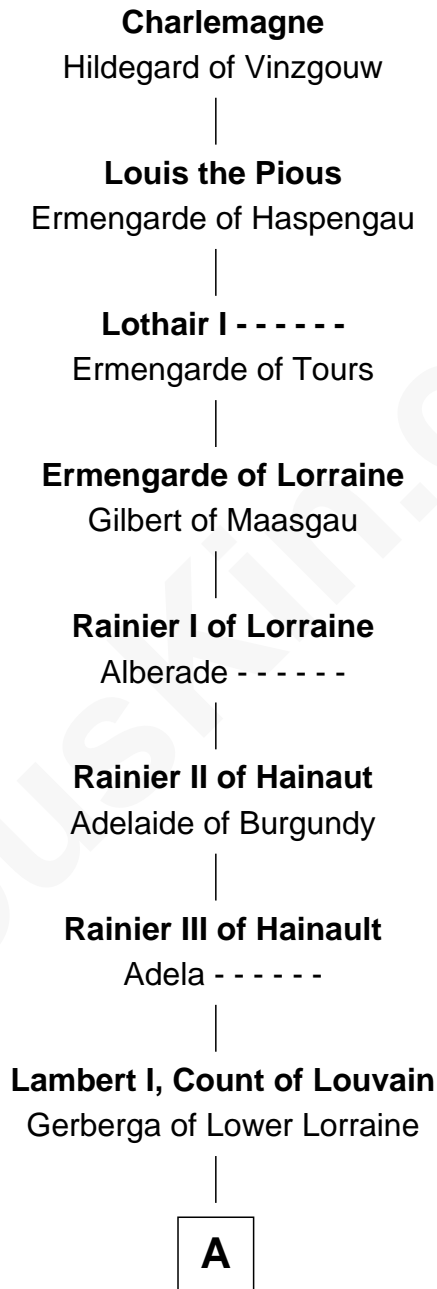

FamousKin.com Relationship Chart of

John Brown

American Abolitionist

33rd Great-grandson of

Charlemagne

King of the Franks

A

Lambert II, Count of Louvain

Oda of Lorraine

Henry II, Count of Louvain

Adela of Orthen

Gottfried I, Count of Louvain

Ide de Chiny

Godfrey II, Count of Louvain

Luitgarde of Sulzbach

Godfrey III, Count of Louvain