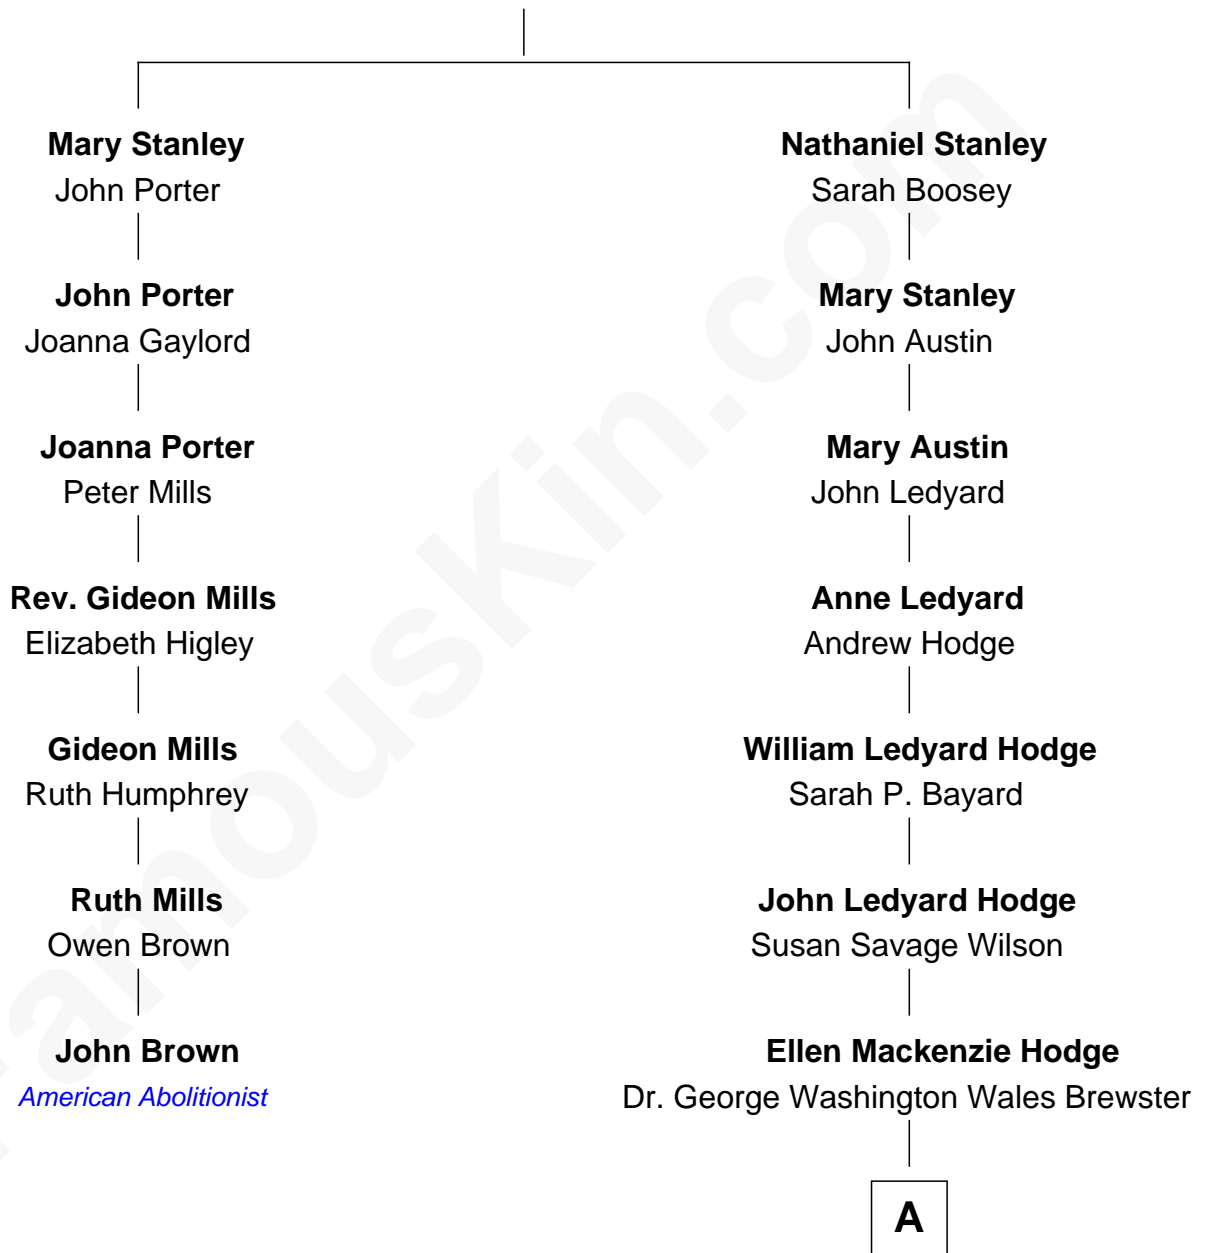

# FamousKin.com Relationship Chart of

**John Brown**

*American Abolitionist*

6th cousin 3 times removed of

**Paget Brewster**

*TV Actress*

**Thomas Stanley**

Bennett Tritton

**A**

George Washington Wales Brewster

Joan Ryerson

Galen Brewster

Hathaway Tew

Paget Brewster

*TV Actress*

FamousKin.com